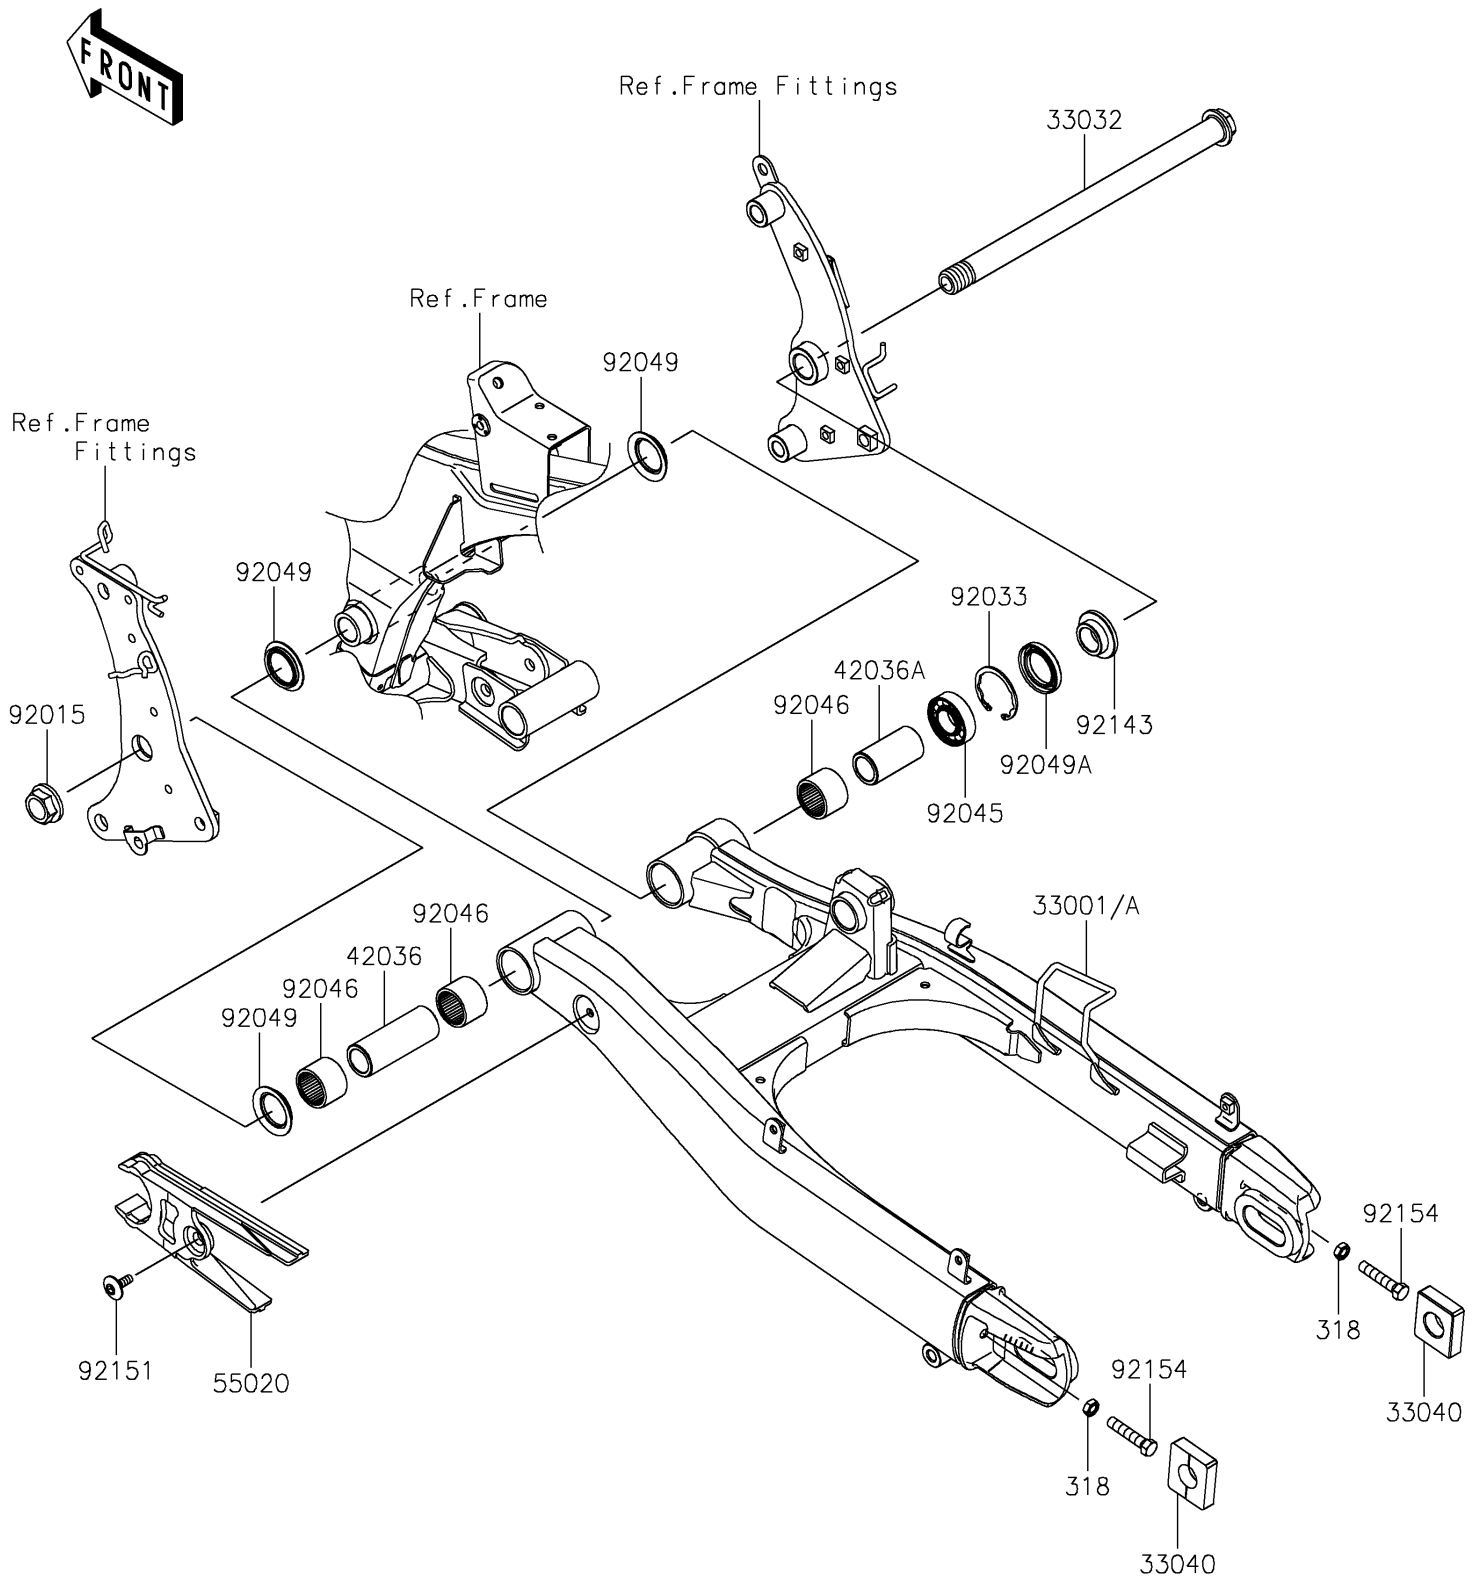

2024 VULCAN® S CAFE ABS

PARTS DIAGRAM

Swingarm

F2141

2024 VULCAN® S CAFE ABS

PARTS LIST

Swingarm

ITEM NAME

PART NUMBER

QUANTITY
