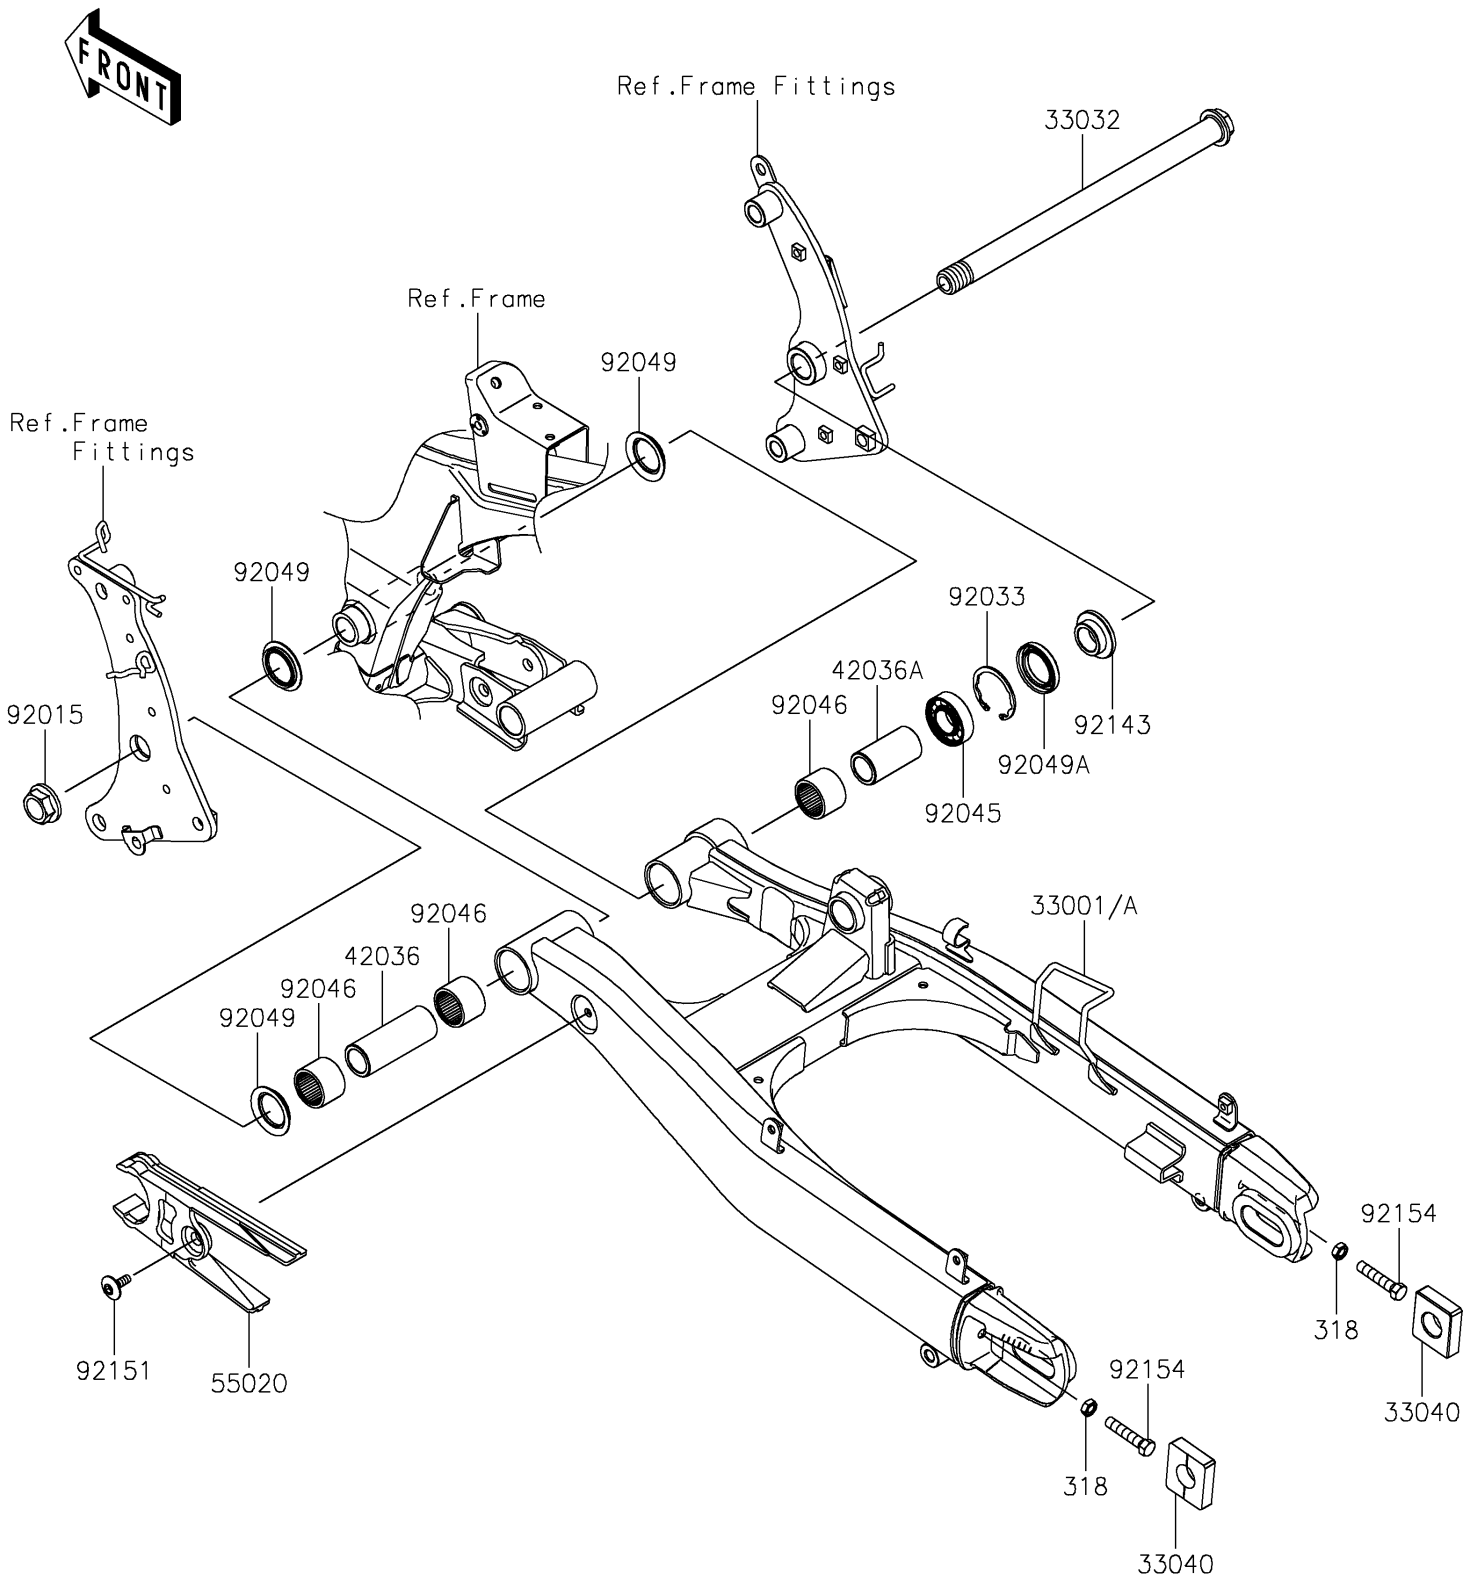

2026 VULCAN® S CAFE ABS

PARTS DIAGRAM

Swingarm

F2141

2026 VULCAN® S CAFE ABS

PARTS LIST

Swingarm

ITEM NAME	PART NUMBER	QUANTITY
ARM-COMP-SWING,F.S.BLACK (Ref # 33001)	33001-0625-18R	1
SHAFT-SWING ARM,20X300 (Ref # 33032)	33032-0042	1
ADJUSTER-CHAIN (Ref # 33040)	33040-1109	2
SLEEVE,LH,20.1X28X75.8 (Ref # 42036)	42036-0706	1
SLEEVE,RH,20.1X28X52.3 (Ref # 42036A)	42036-0707	1
GUARD,CHAIN (Ref # 55020)	55020-0985	1
NUT,FLANGED,20MM (Ref # 92015)	92015-1724	1
RING-SNAP,42MM (Ref # 92033)	92033-1041	1
BEARING-BALL,6004UL11 (Ref # 92045)	92045-0948	1
BEARING-NEEDLE,BM2824 (Ref # 92046)	92046-1202	3
SEAL-OIL (Ref # 92049)	92049-0132	3
SEAL-OIL (Ref # 92049A)	92049-0138	1
COLLAR,SWING ARM,RH,L=12.5 (Ref # 92143)	92143-1727	1
BOLT,SOCKET,6X18 (Ref # 92151)	92151-1149	1
BOLT,8X40 (Ref # 92154)	92154-0837	2
NUT-HEX-SMALL,8MM (Ref # 318)	318BA0800	2