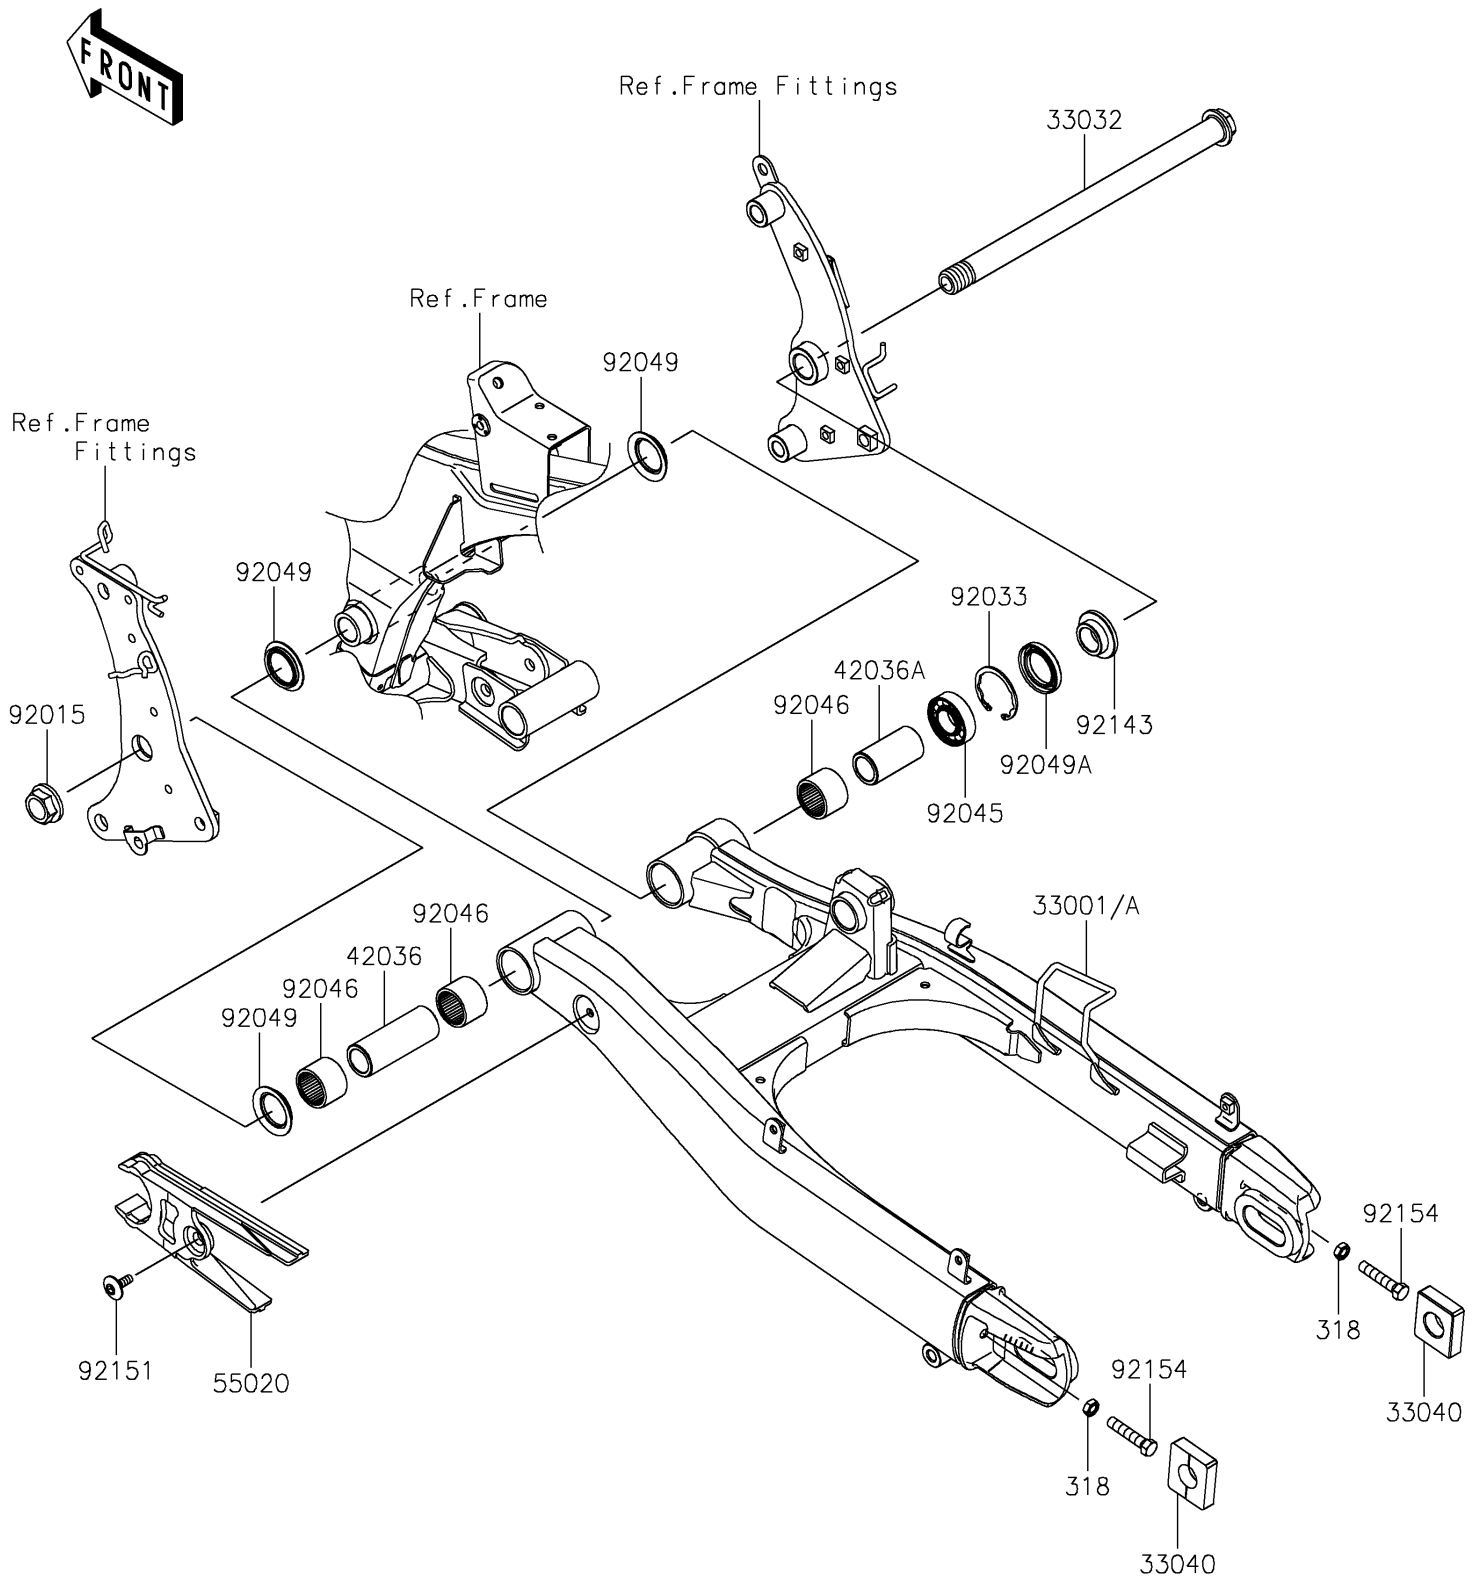

2024 VULCAN® S CAFE ABS

PARTS DIAGRAM

Swingarm

F2141

2024 VULCAN® S CAFE ABS

PARTS LIST

Swingarm

ITEM NAME	PART NUMBER	QUANTITY
ARM-COMP-SWING,F.S.BLACK (Ref # 33001)	33001-0625-18R	1
SHAFT-SWING ARM,20X300 (Ref # 33032)	33032-0042	1
ADJUSTER-CHAIN (Ref # 33040)	33040-1109	2
SLEEVE,LH,20.1X28X75.8 (Ref # 42036)	42036-0706	1
SLEEVE,RH,20.1X28X52.3 (Ref # 42036A)	42036-0707	1
GUARD,CHAIN (Ref # 55020)	55020-0985	1
NUT,FLANGED,20MM (Ref # 92015)	92015-1724	1
RING-SNAP,42MM (Ref # 92033)	92033-1041	1
BEARING-BALL,6004UL11 (Ref # 92045)	92045-0948	1
BEARING-NEEDLE,BM2824 (Ref # 92046)	92046-1202	3
SEAL-OIL (Ref # 92049)	92049-0132	3
SEAL-OIL (Ref # 92049A)	92049-0138	1
COLLAR,SWING ARM,RH,L=12.5 (Ref # 92143)	92143-1727	1
BOLT,SOCKET,6X18 (Ref # 92151)	92151-1149	1
BOLT,8X40 (Ref # 92154)	92154-0837	2
NUT-HEX-SMALL,8MM (Ref # 318)	318BA0800	2