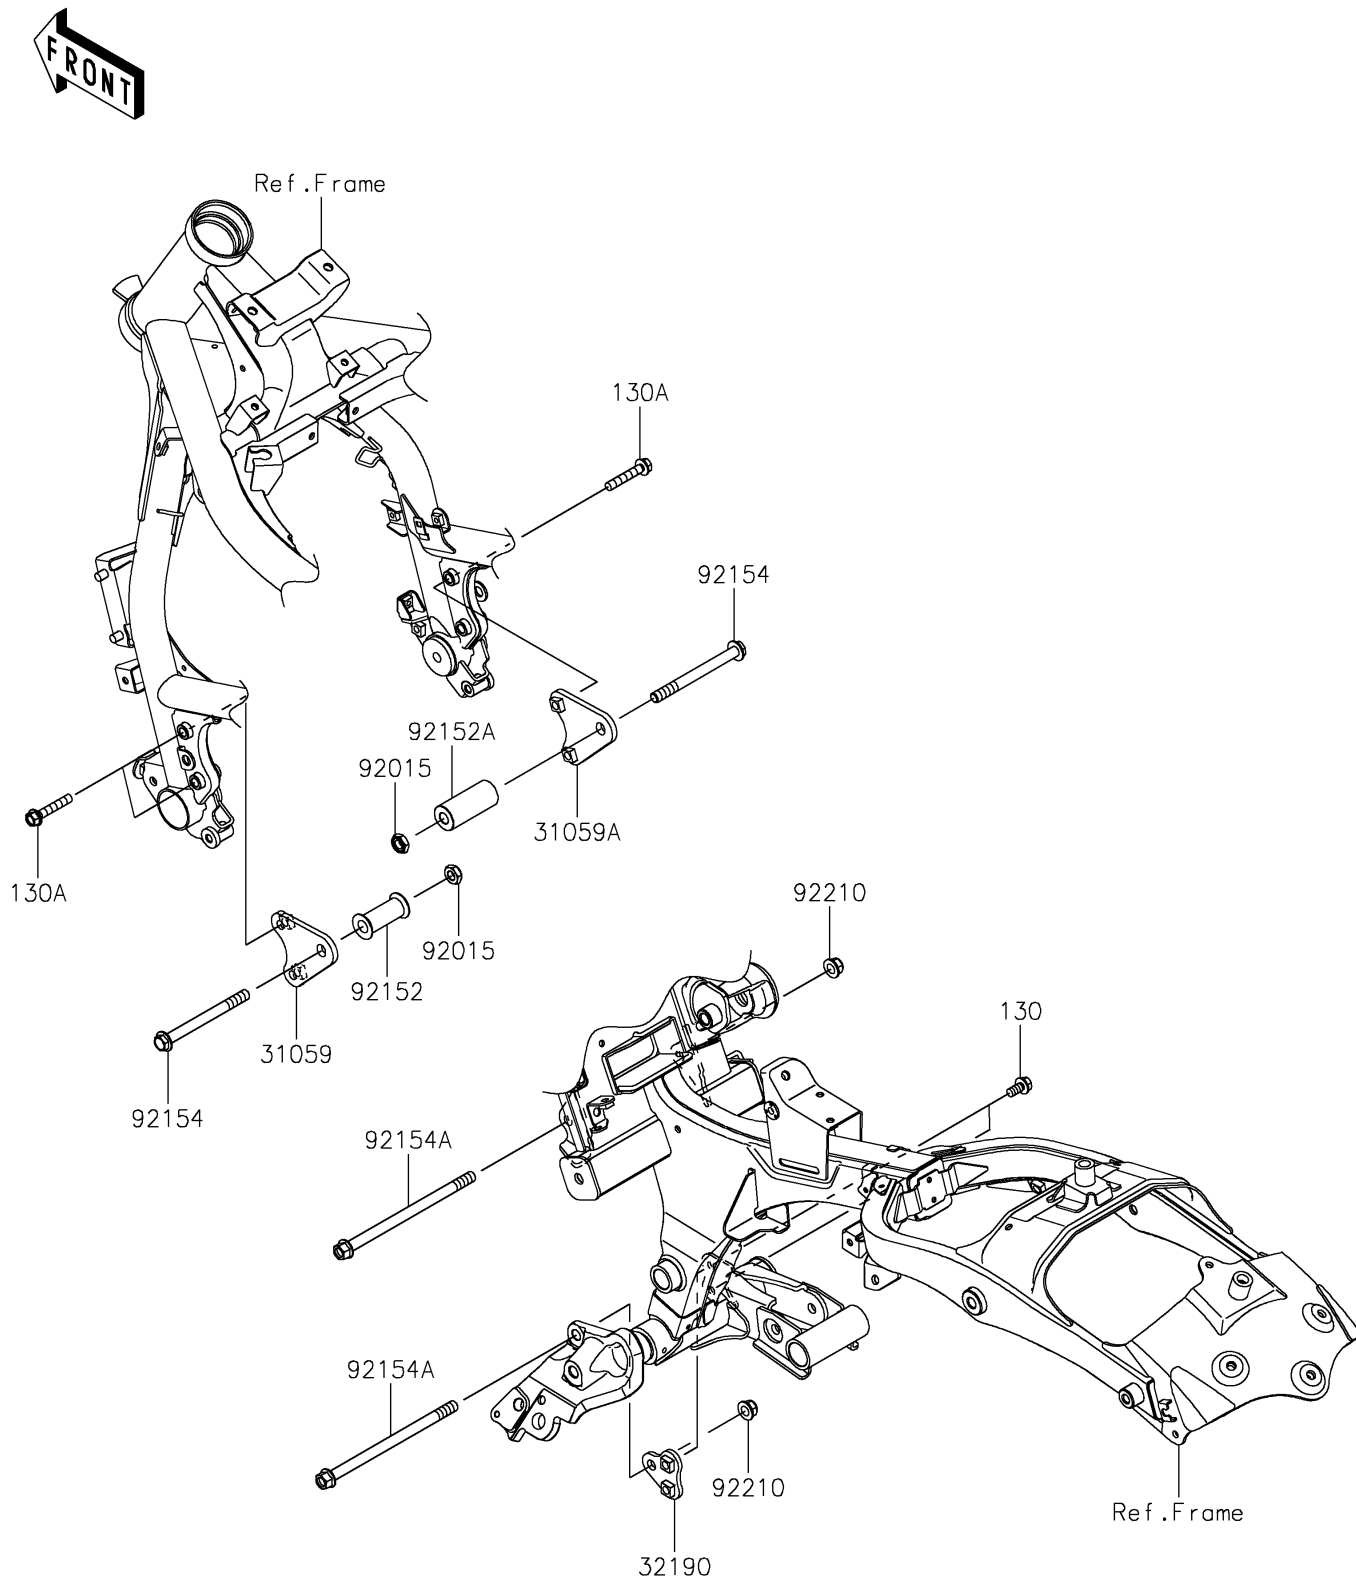

2026 Vulcan S CAFÉ

PARTS DIAGRAM

Engine Mount

F2122

2026 Vulcan S CAFÉ

PARTS LIST Engine Mount

ITEM NAME	PART NUMBER	QUANTITY
-----------	-------------	----------
