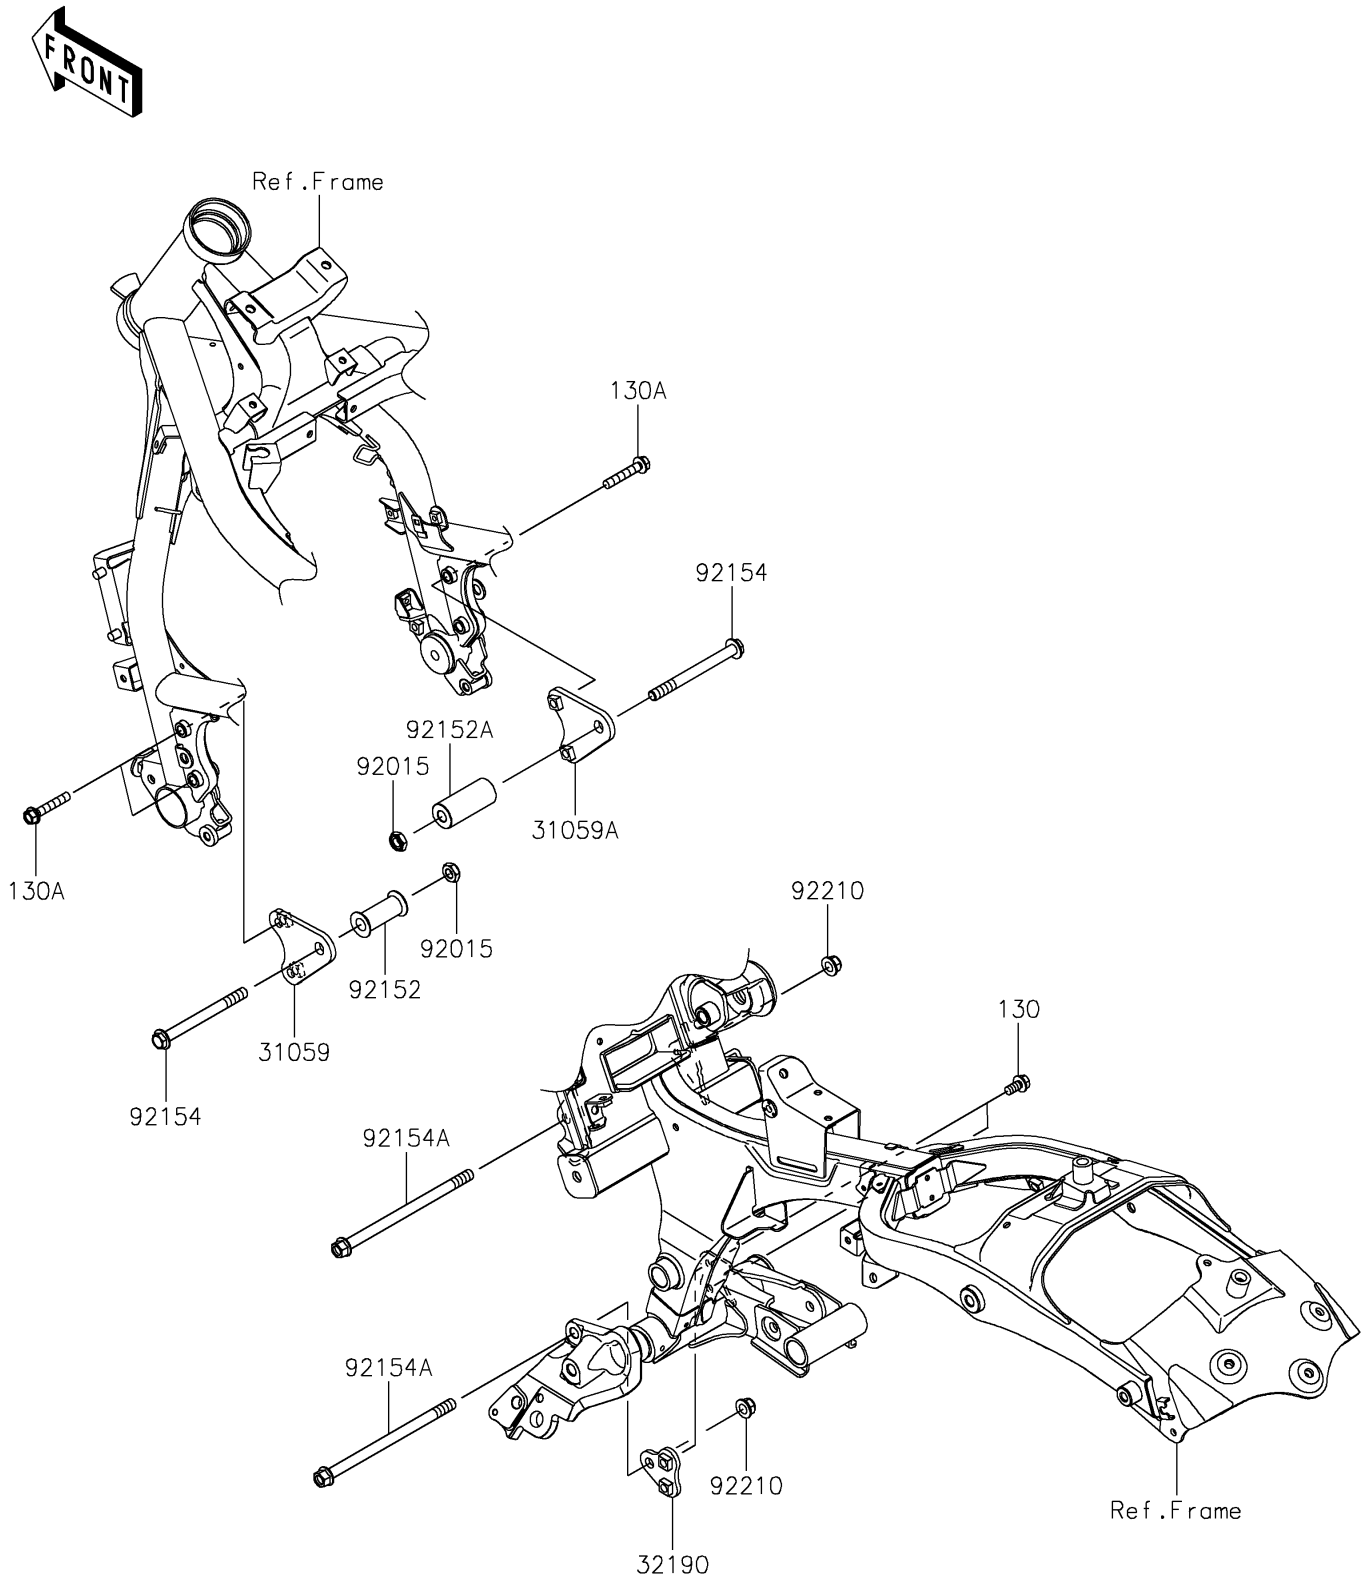

2025 Vulcan S CAFÉ

PARTS DIAGRAM

Engine Mount

F2122

2025 Vulcan S CAFÉ

PARTS LIST

Engine Mount

Kawasaki

Let the Good Times Roll®

ITEM NAME

PART NUMBER

QUANTITY
