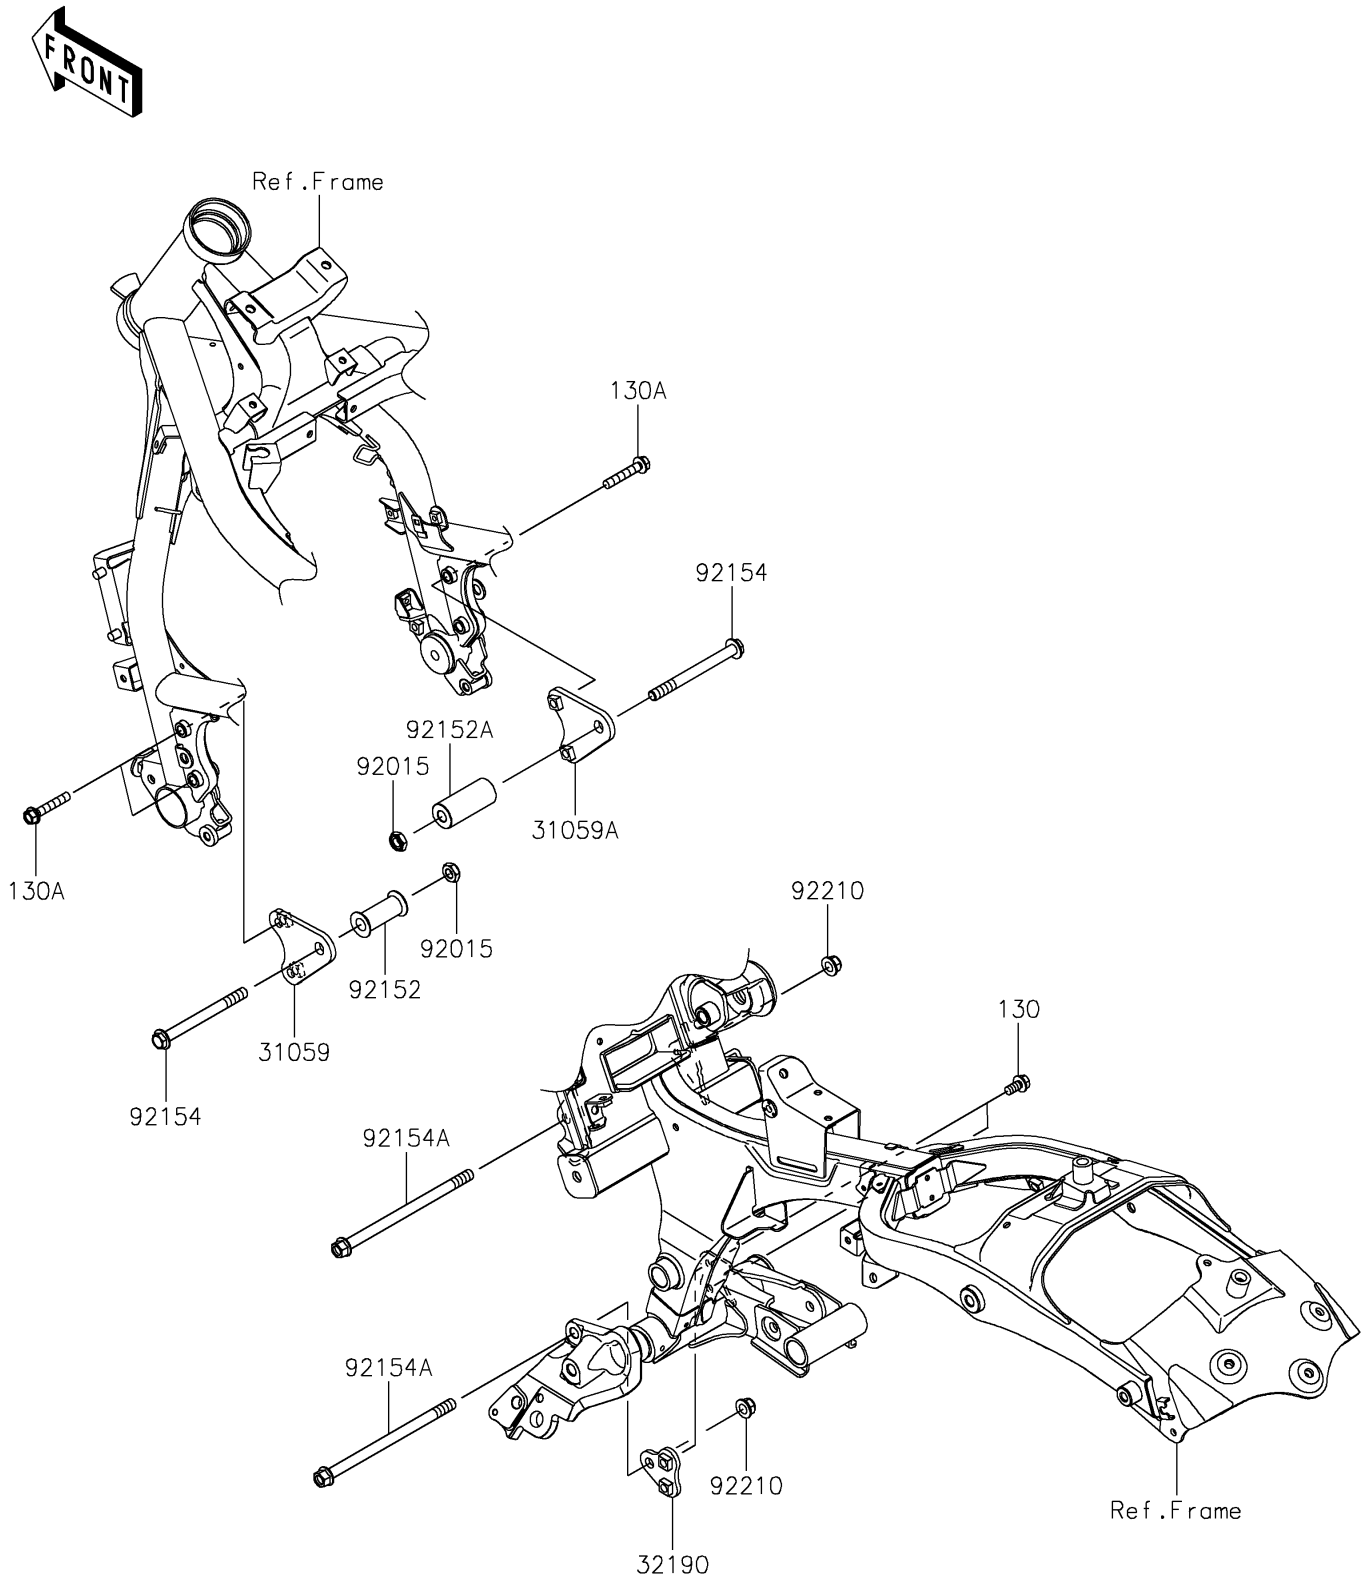

2024 VULCAN® S CAFE ABS

PARTS DIAGRAM

Engine Mount

F2122

2024 VULCAN® S CAFE ABS

PARTS LIST

Engine Mount

ITEM NAME	PART NUMBER	QUANTITY
-----------	-------------	----------
