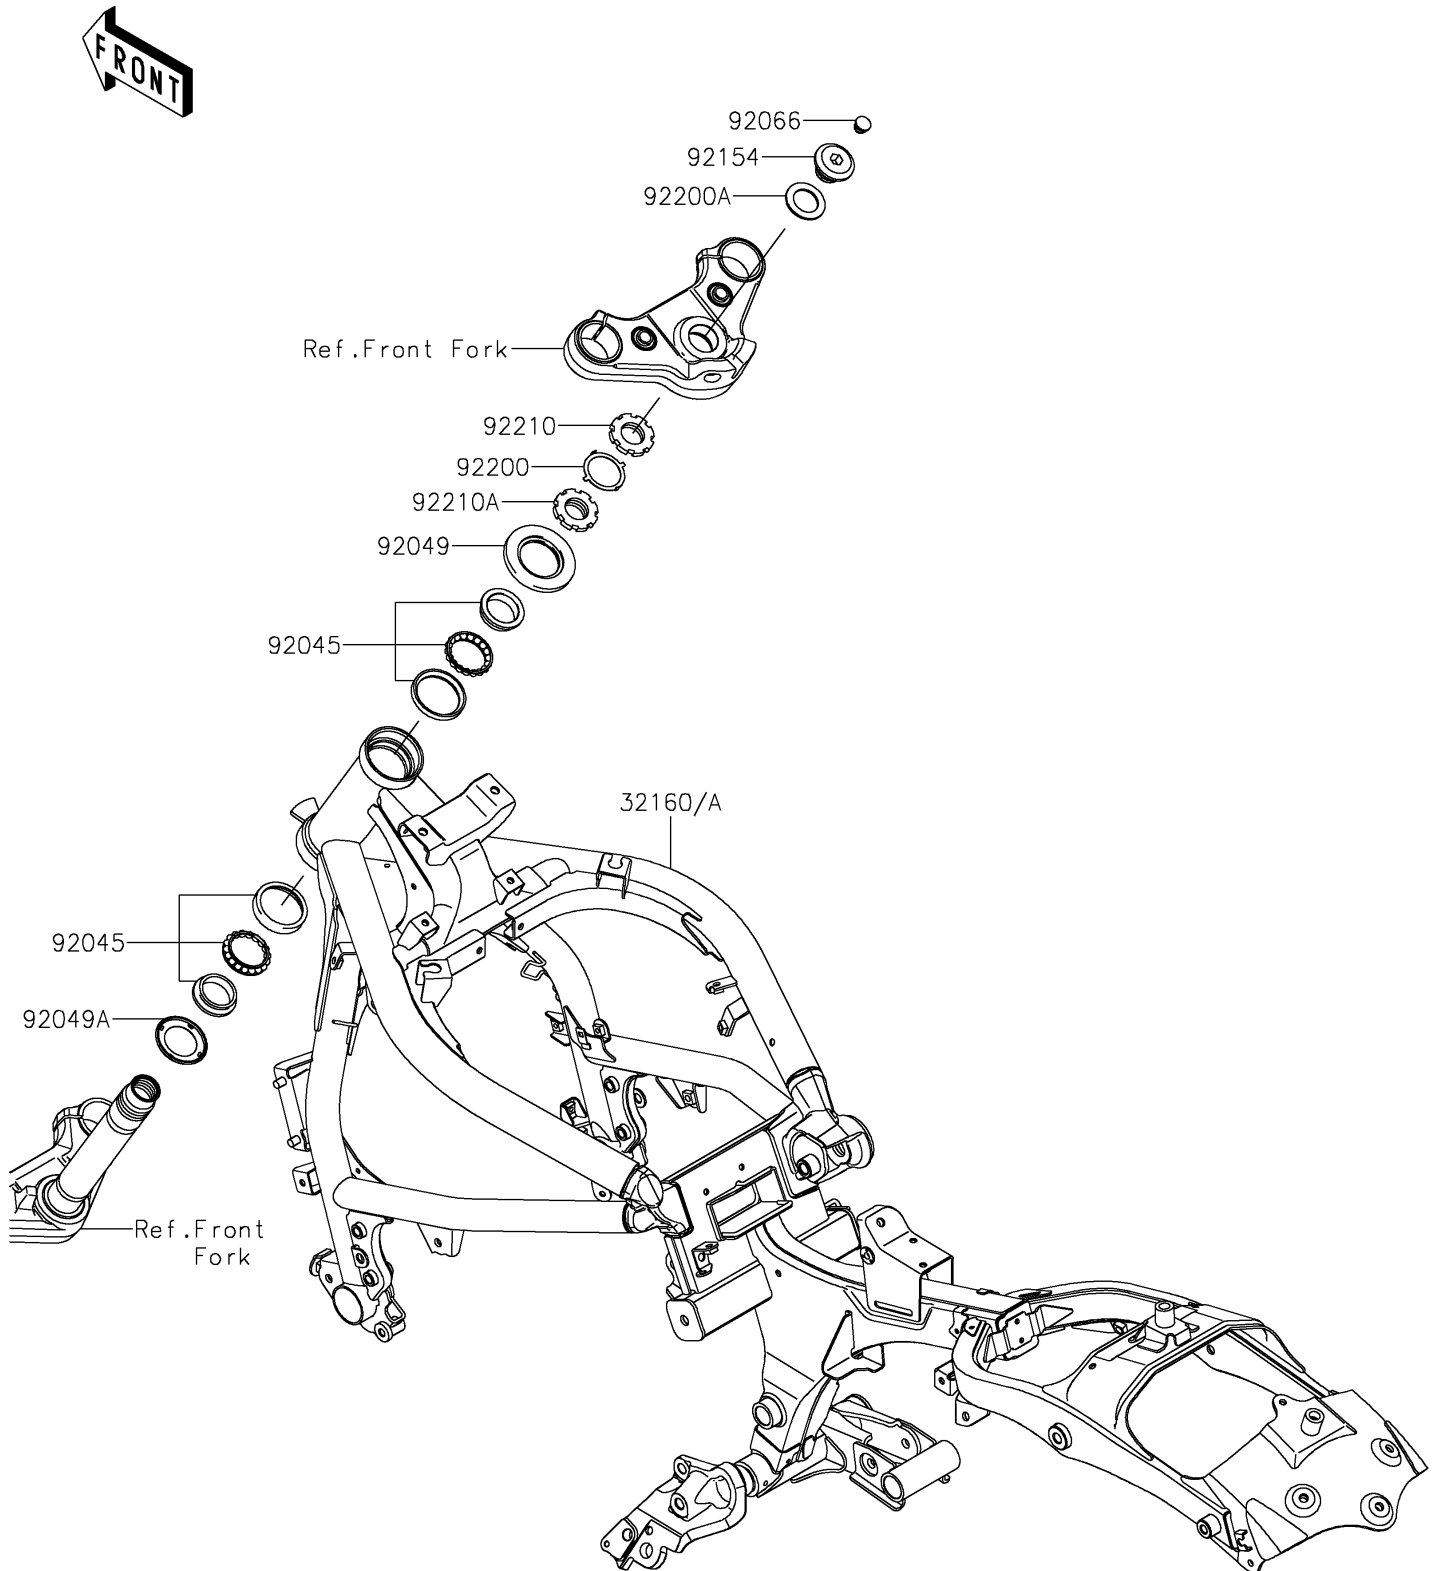

2024 VULCAN® S CAFE ABS

PARTS DIAGRAM

Frame

F2120

2024 VULCAN[®] S CAFE ABS

PARTS LIST

Frame

ITEM NAME

PART NUMBER

QUANTITY
