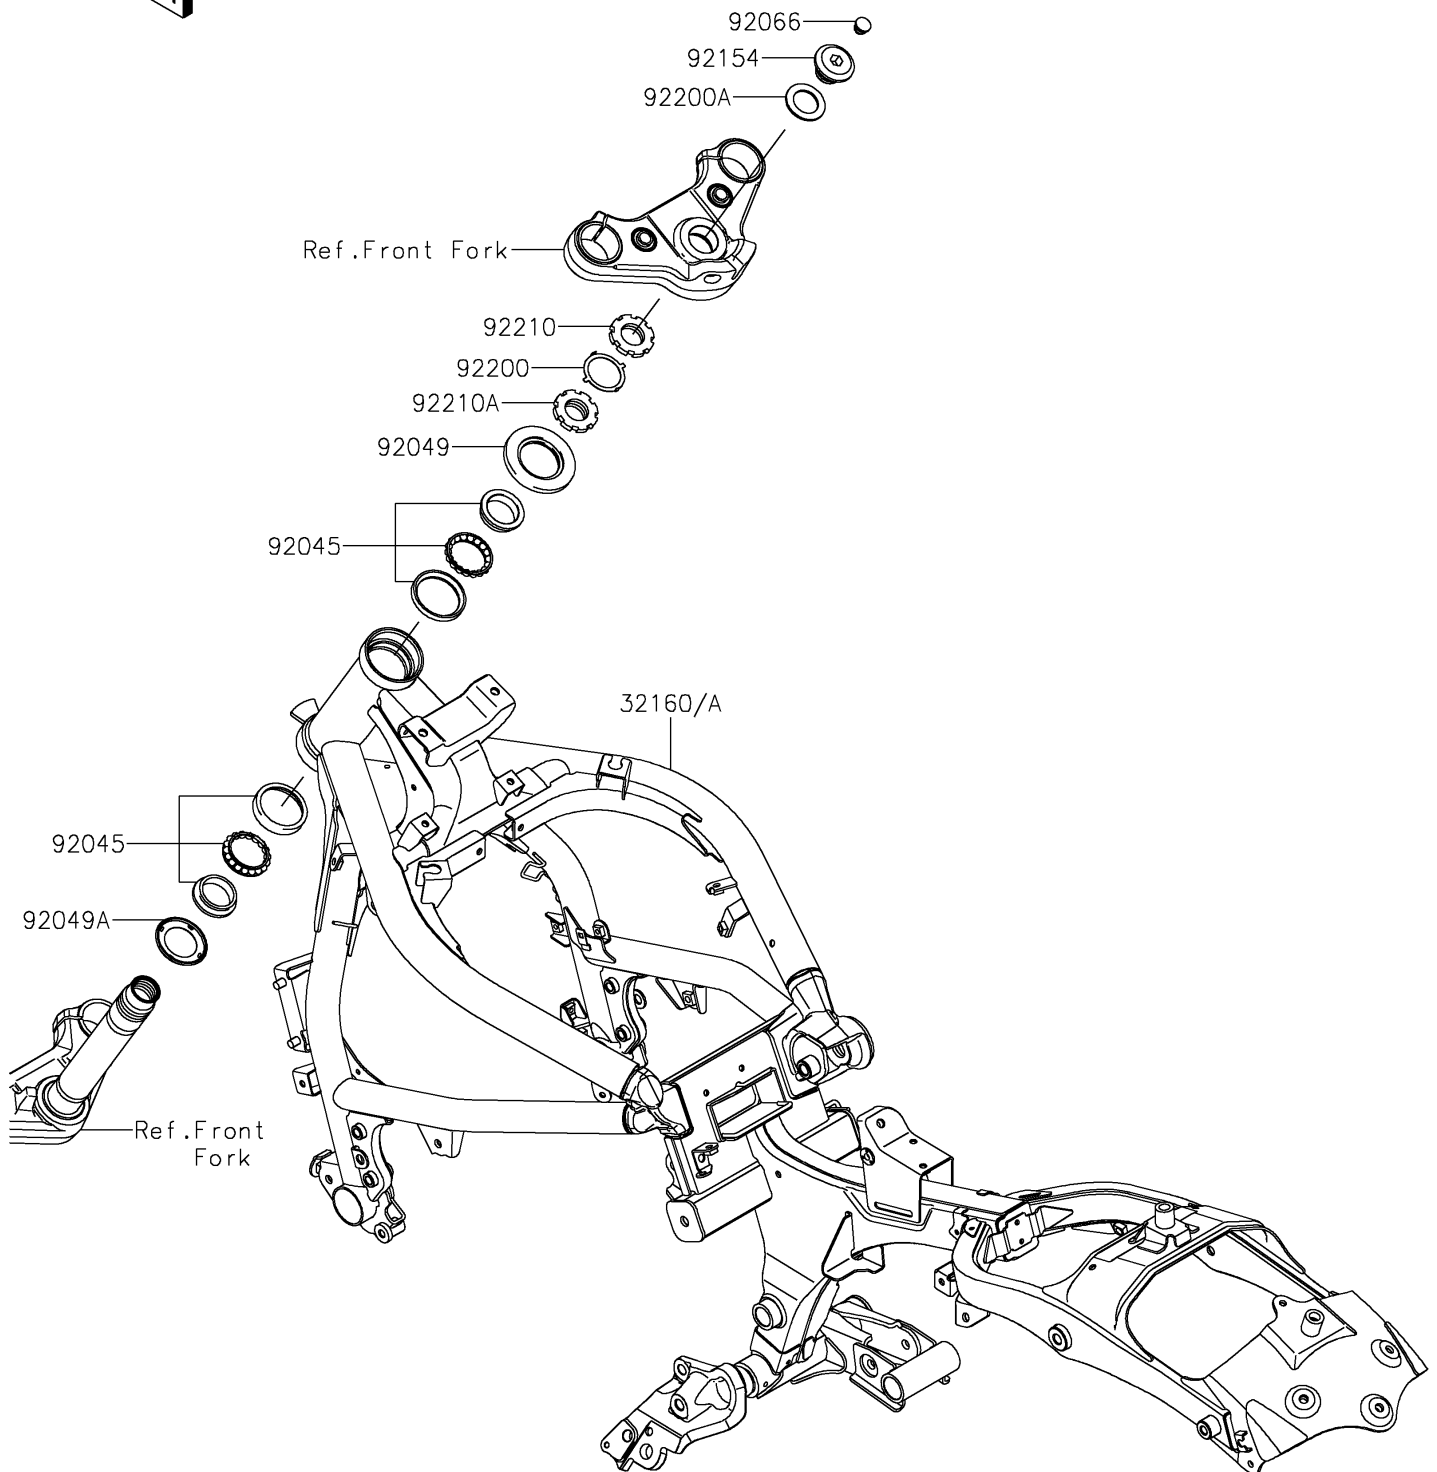

2025 Vulcan S CAFÉ

PARTS DIAGRAM

Frame

F2120

2025 Vulcan S CAFÉ

PARTS LIST

Frame

ITEM NAME	PART NUMBER	QUANTITY
FRAME-COMP,F.S.BLACK (Ref # 32160)	32160-0734-18R	1
FRAME-COMP,F.S.BLACK (Ref # 32160A)	32160-0765-18R	1
BEARING-BALL,SF07A17PX1V1 (Ref # 92045)	92045-1384	2
SEAL-OIL (Ref # 92049)	92049-0131	1
SEAL-OIL (Ref # 92049A)	92049-0137	1
PLUG (Ref # 92066)	92066-0071	1
BOLT,26MM (Ref # 92154)	92154-3818	1
WASHER (Ref # 92200)	92200-0036	1
WASHER,27X42X2.3 (Ref # 92200A)	92200-0753	1
NUT,STEERING STEM,35MM (Ref # 92210)	92210-0534	1
NUT,STEERING STEM,35MM (Ref # 92210A)	92210-0535	1