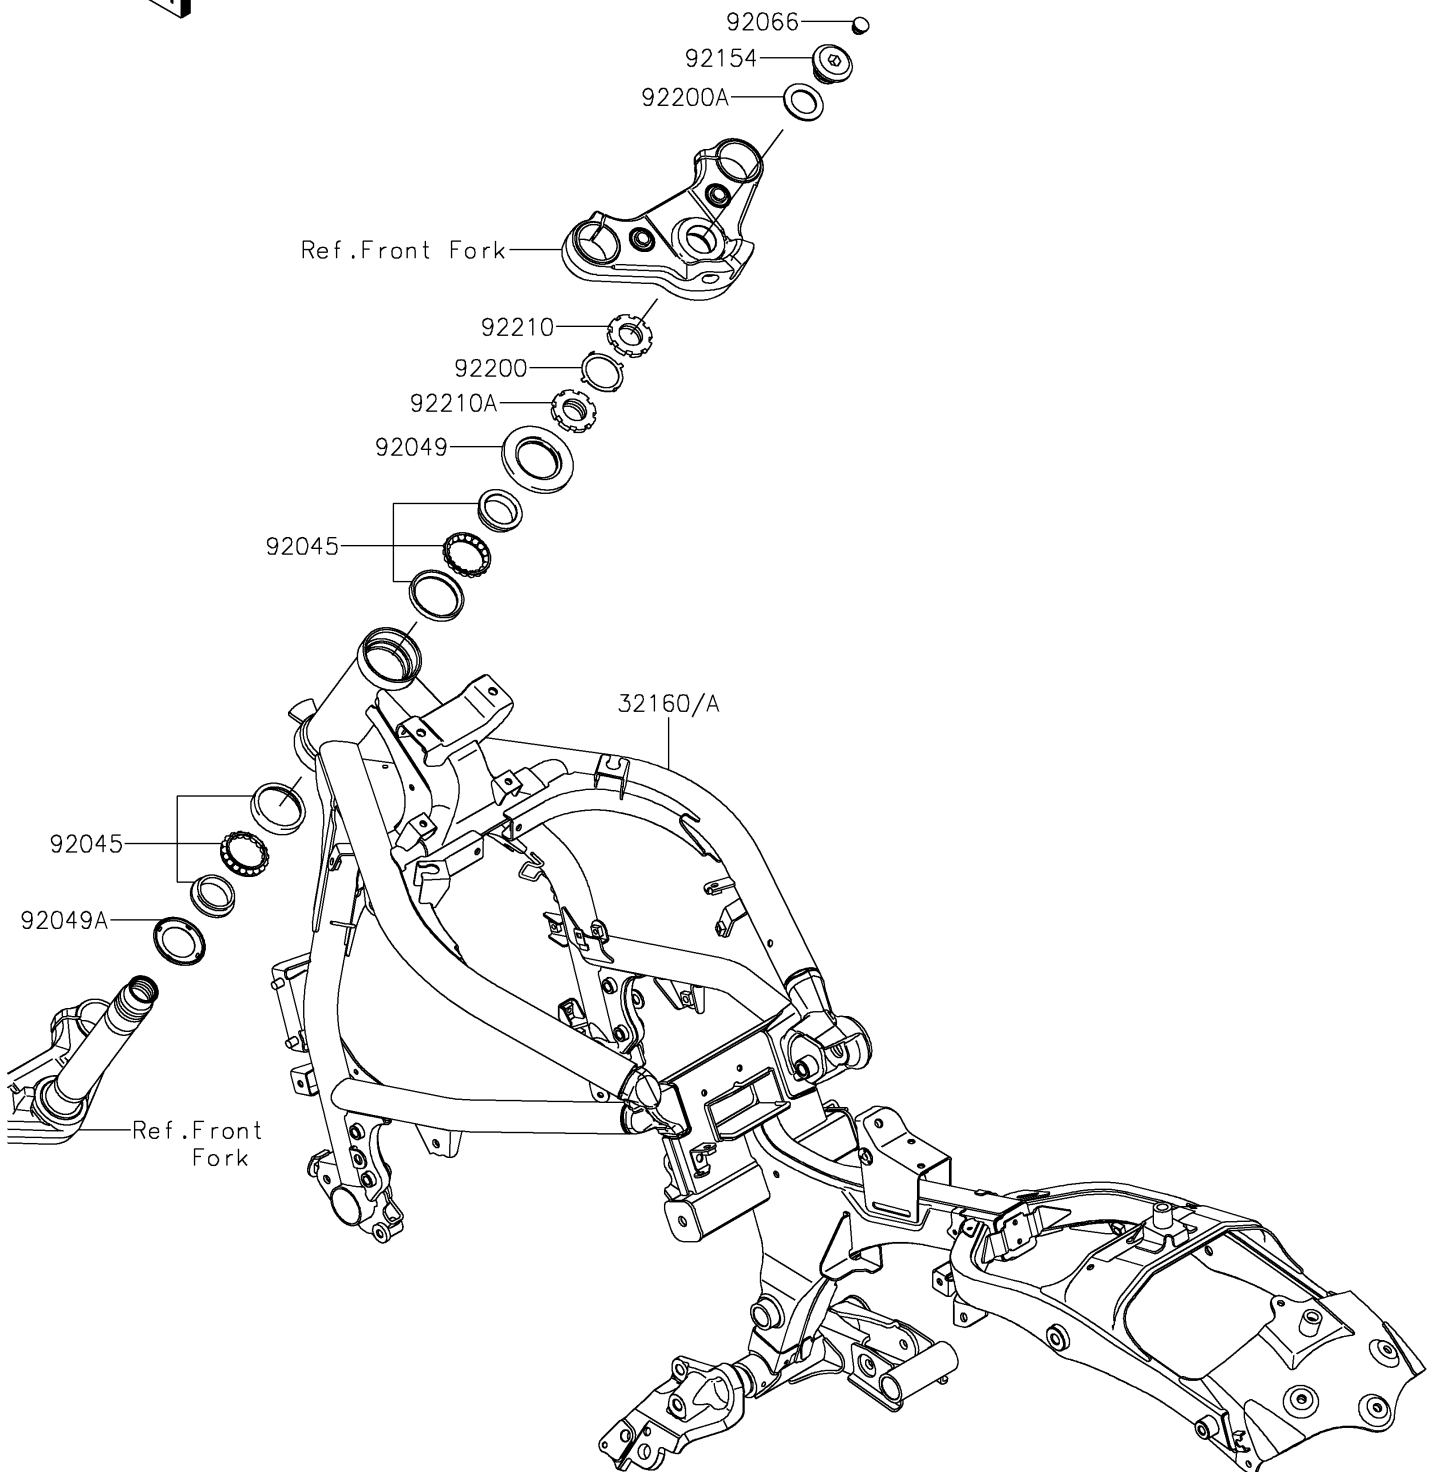

2024 Vulcan S CAFÉ

PARTS DIAGRAM

Frame

F2120