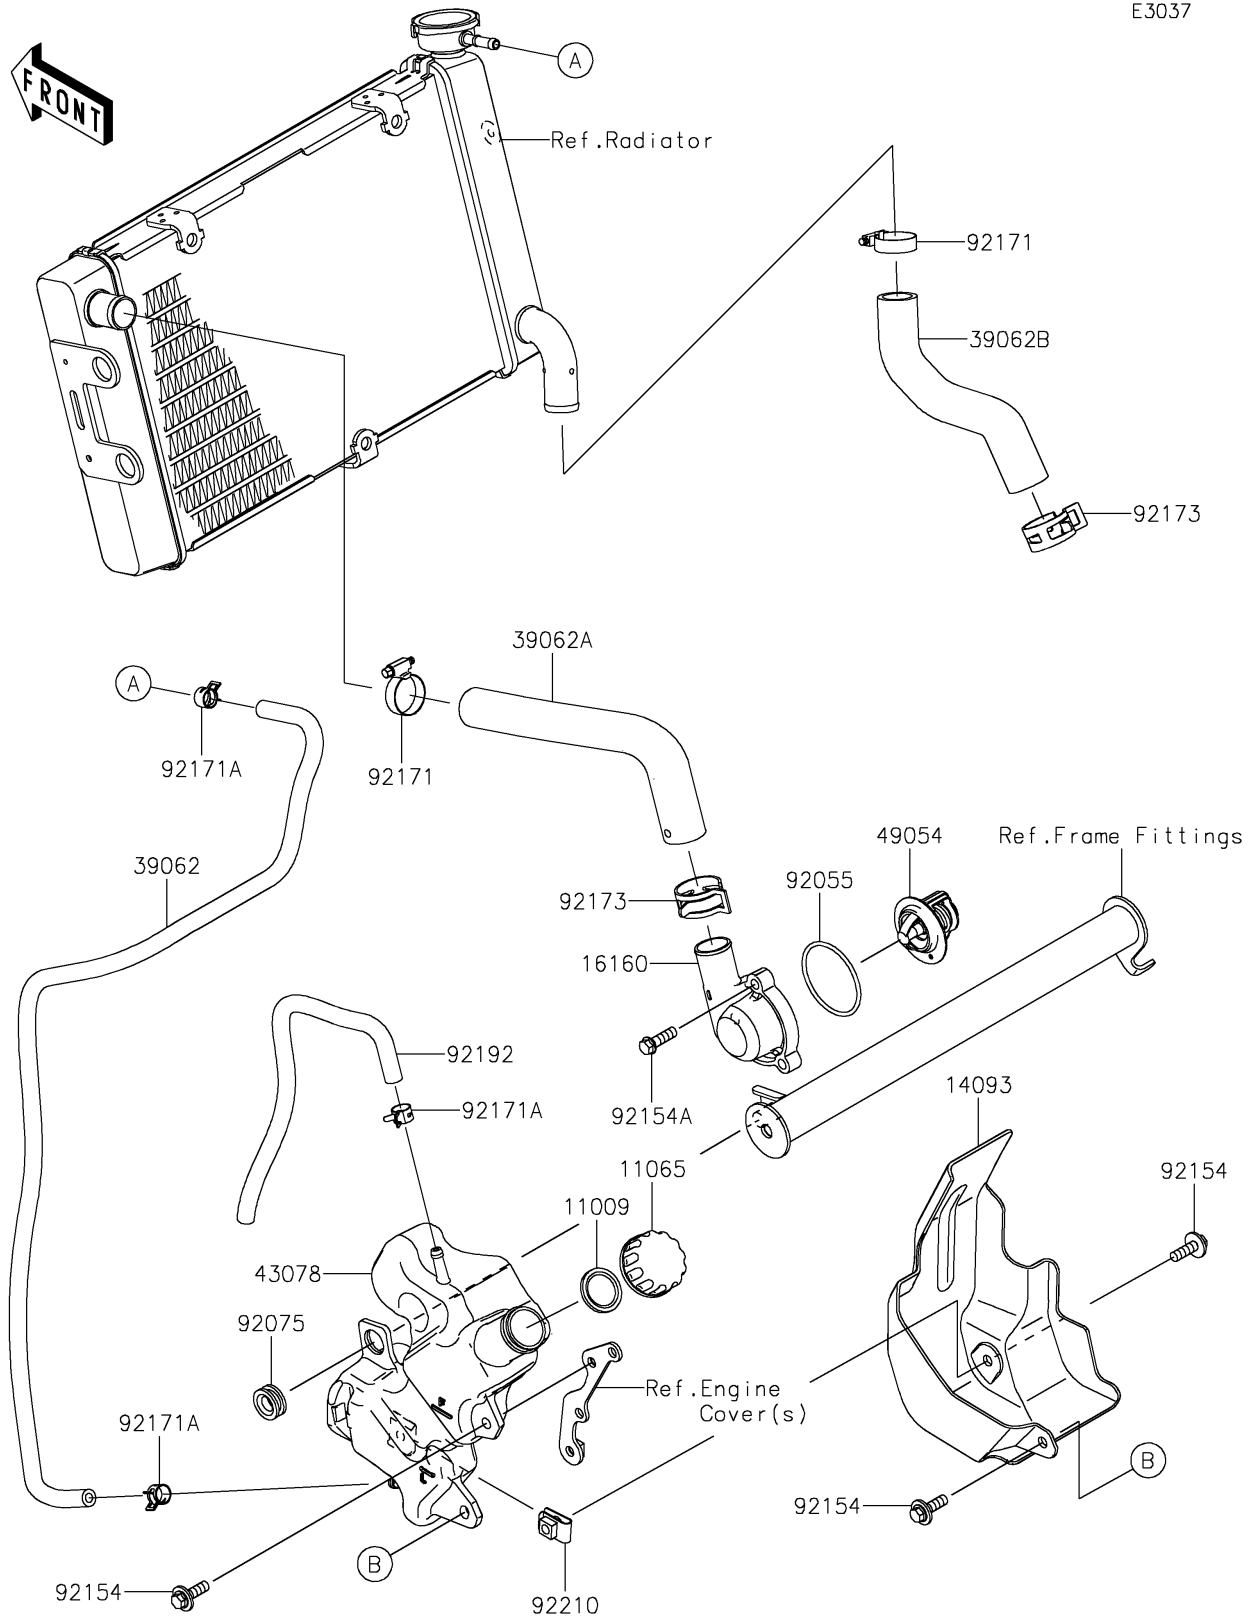

2026 Vulcan S CAFÉ

PARTS DIAGRAM

Water Pipe

E3037

2026 Vulcan S CAFÉ

PARTS LIST

Water Pipe

ITEM NAME

PART NUMBER

QUANTITY
