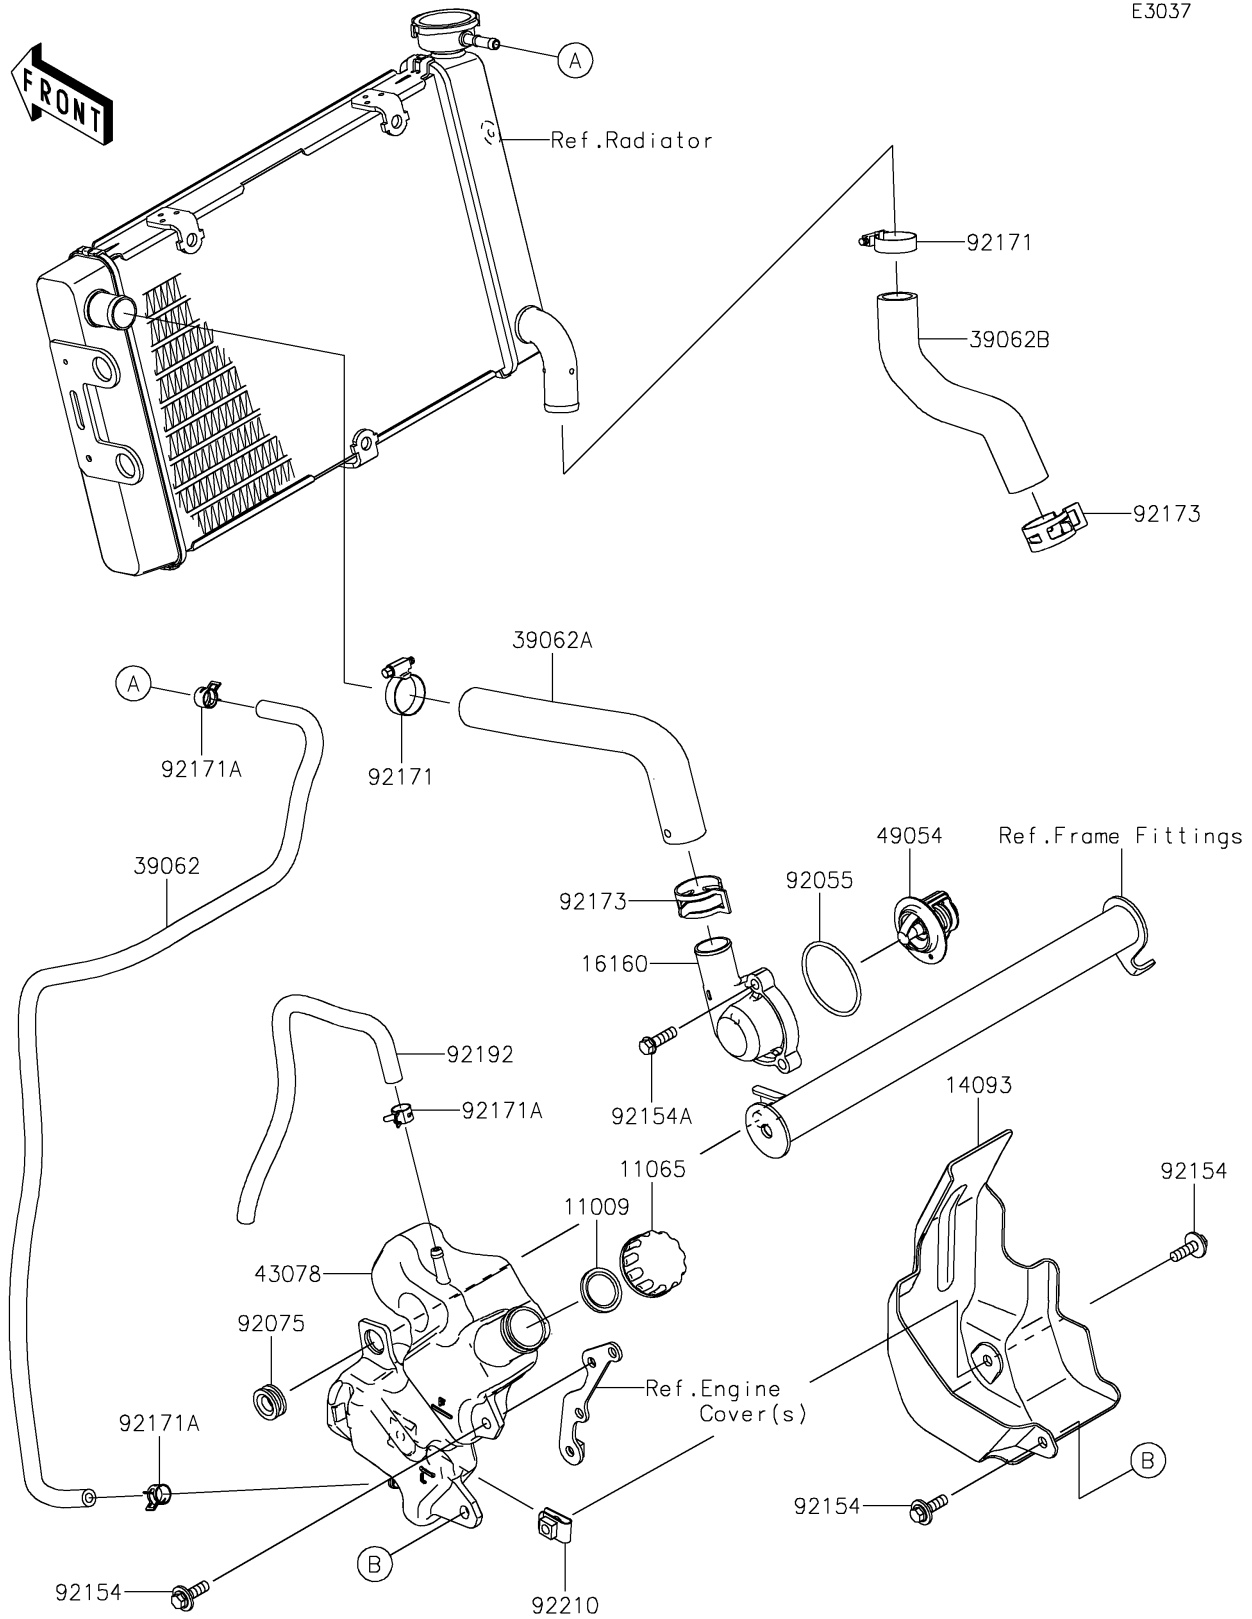

2025 Vulcan S CAFÉ

PARTS DIAGRAM

Water Pipe

E3037

2025 Vulcan S CAFÉ

PARTS LIST

Water Pipe

ITEM NAME

PART NUMBER

QUANTITY
