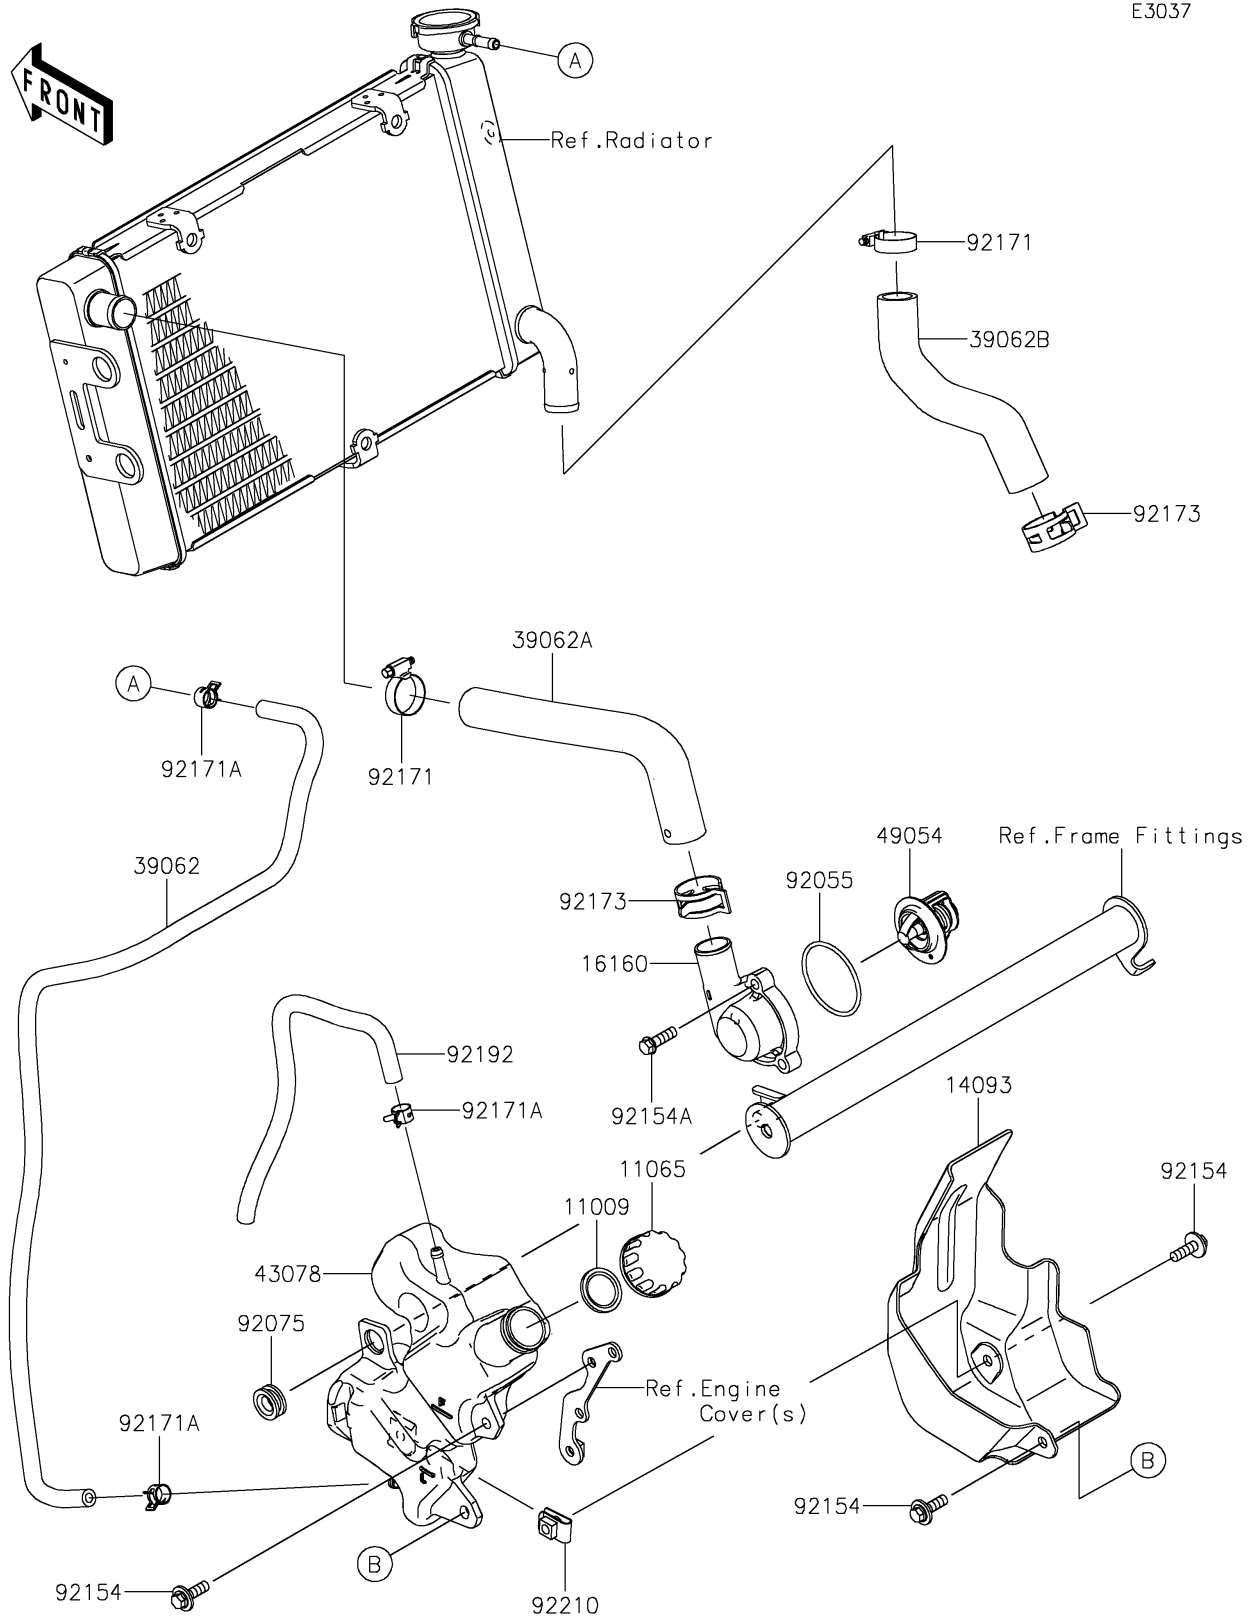

2024 Vulcan S CAFÉ

PARTS DIAGRAM

Water Pipe

E3037

2024 Vulcan S CAFÉ

PARTS LIST

Water Pipe

ITEM NAME

PART NUMBER

QUANTITY
