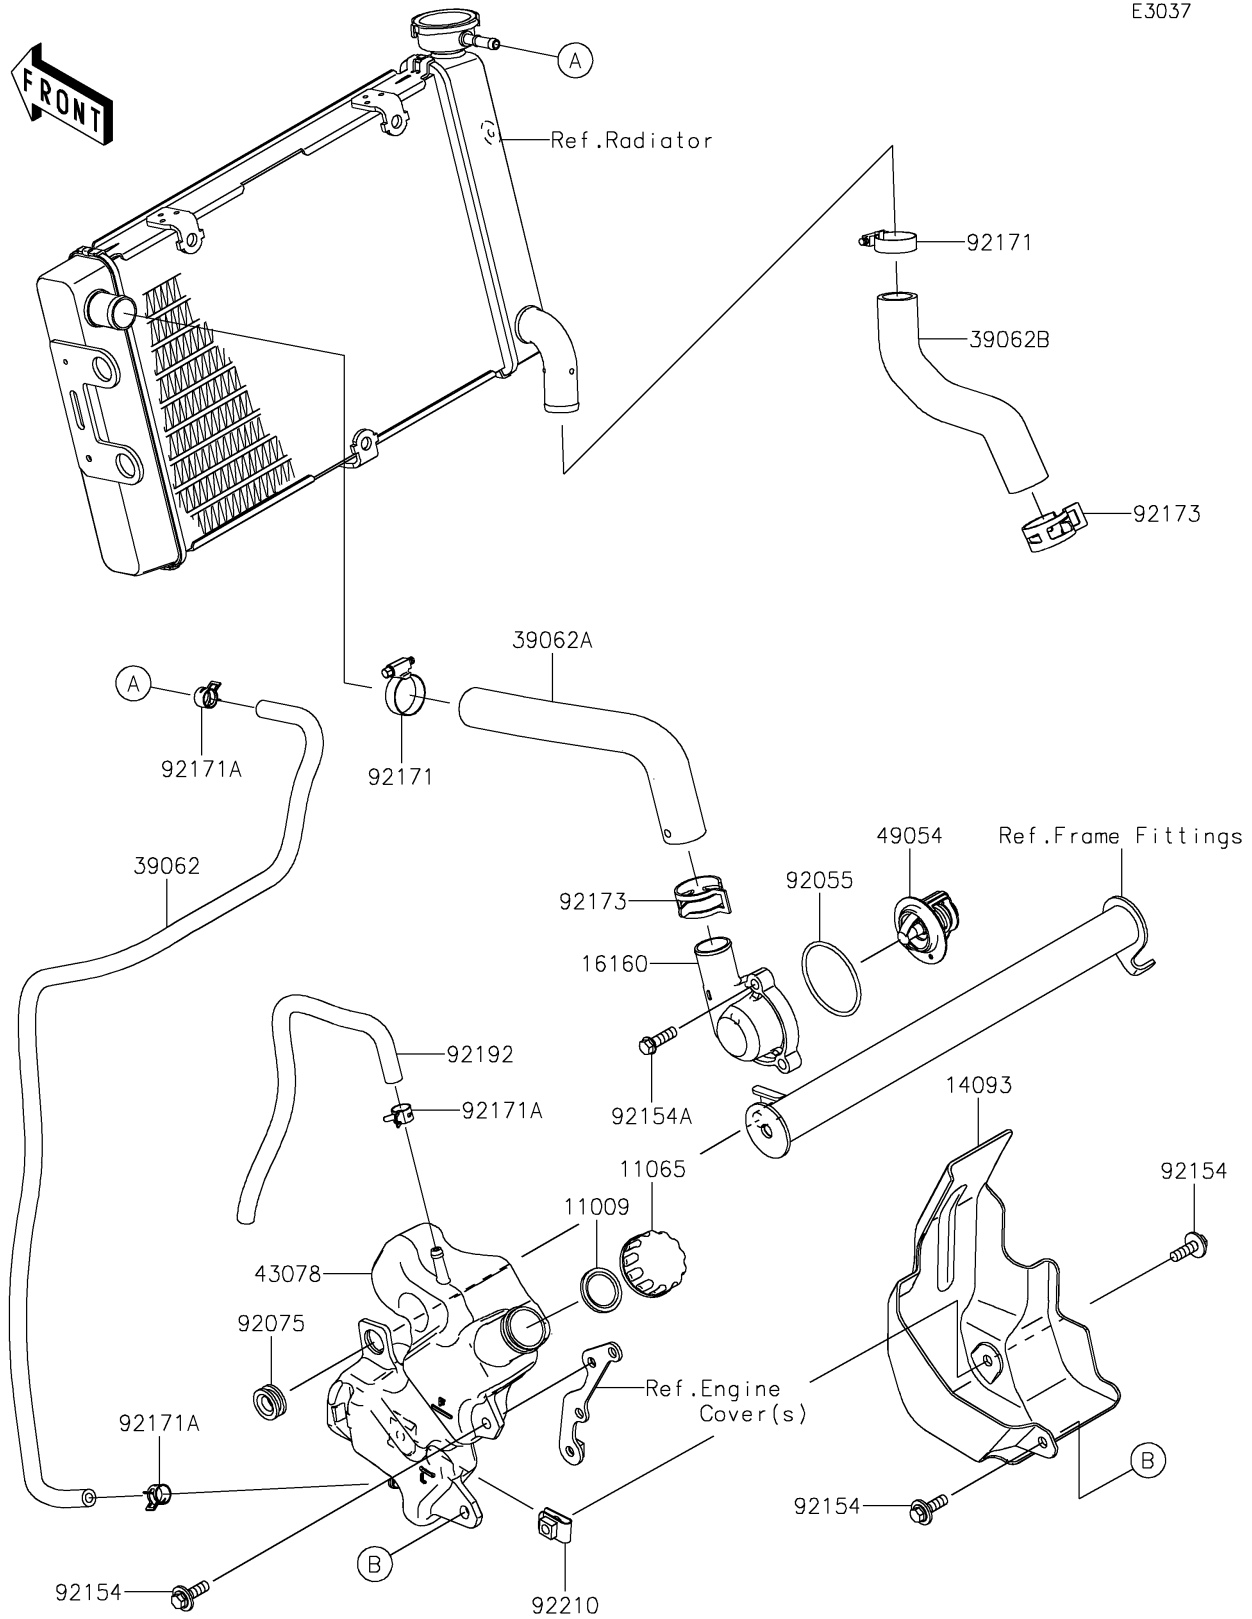

2026 Vulcan S CAFÉ

PARTS DIAGRAM

Water Pipe

E3037

2026 Vulcan S CAFÉ

PARTS LIST

Water Pipe

ITEM NAME	PART NUMBER	QUANTITY
GASKET,RESERVOIR TANK CAP (Ref # 11009)	11009-1145	1
CAP (Ref # 11065)	11065-0969	1
COVER,RESERVOIR (Ref # 14093)	14093-0098	1
BODY,THERMOSTAT (Ref # 16160)	16160-0830	1
HOSE-COOLING,RADI.-RESERVOIR (Ref # 39062)	39062-0670	1
HOSE-COOLING,HEAD-RADIATOR (Ref # 39062A)	39062-0753	1
HOSE-COOLING,RADIATOR-PUMP (Ref # 39062B)	39062-0754	1
RESERVOIR (Ref # 43078)	43078-0584	1
THERMOSTAT (Ref # 49054)	49054-0001	1
RING-O,46.7X2.4 (Ref # 92055)	92055-1811	1
DAMPER (Ref # 92075)	92075-1634	1
BOLT,FLANGED-WP,6X20 (Ref # 92154)	92154-1577	3
BOLT,FLANGED,6X20 (Ref # 92154A)	92154-1778	3
CLAMP (Ref # 92171)	92171-0337	2
CLAMP,10.5X8X0.7 (Ref # 92171A)	92171-1992	3
CLAMP (Ref # 92173)	92173-1416	2
TUBE,BREATHING (Ref # 92192)	92192-1387	1
NUT,CLIP,6MM (Ref # 92210)	92210-0933	1