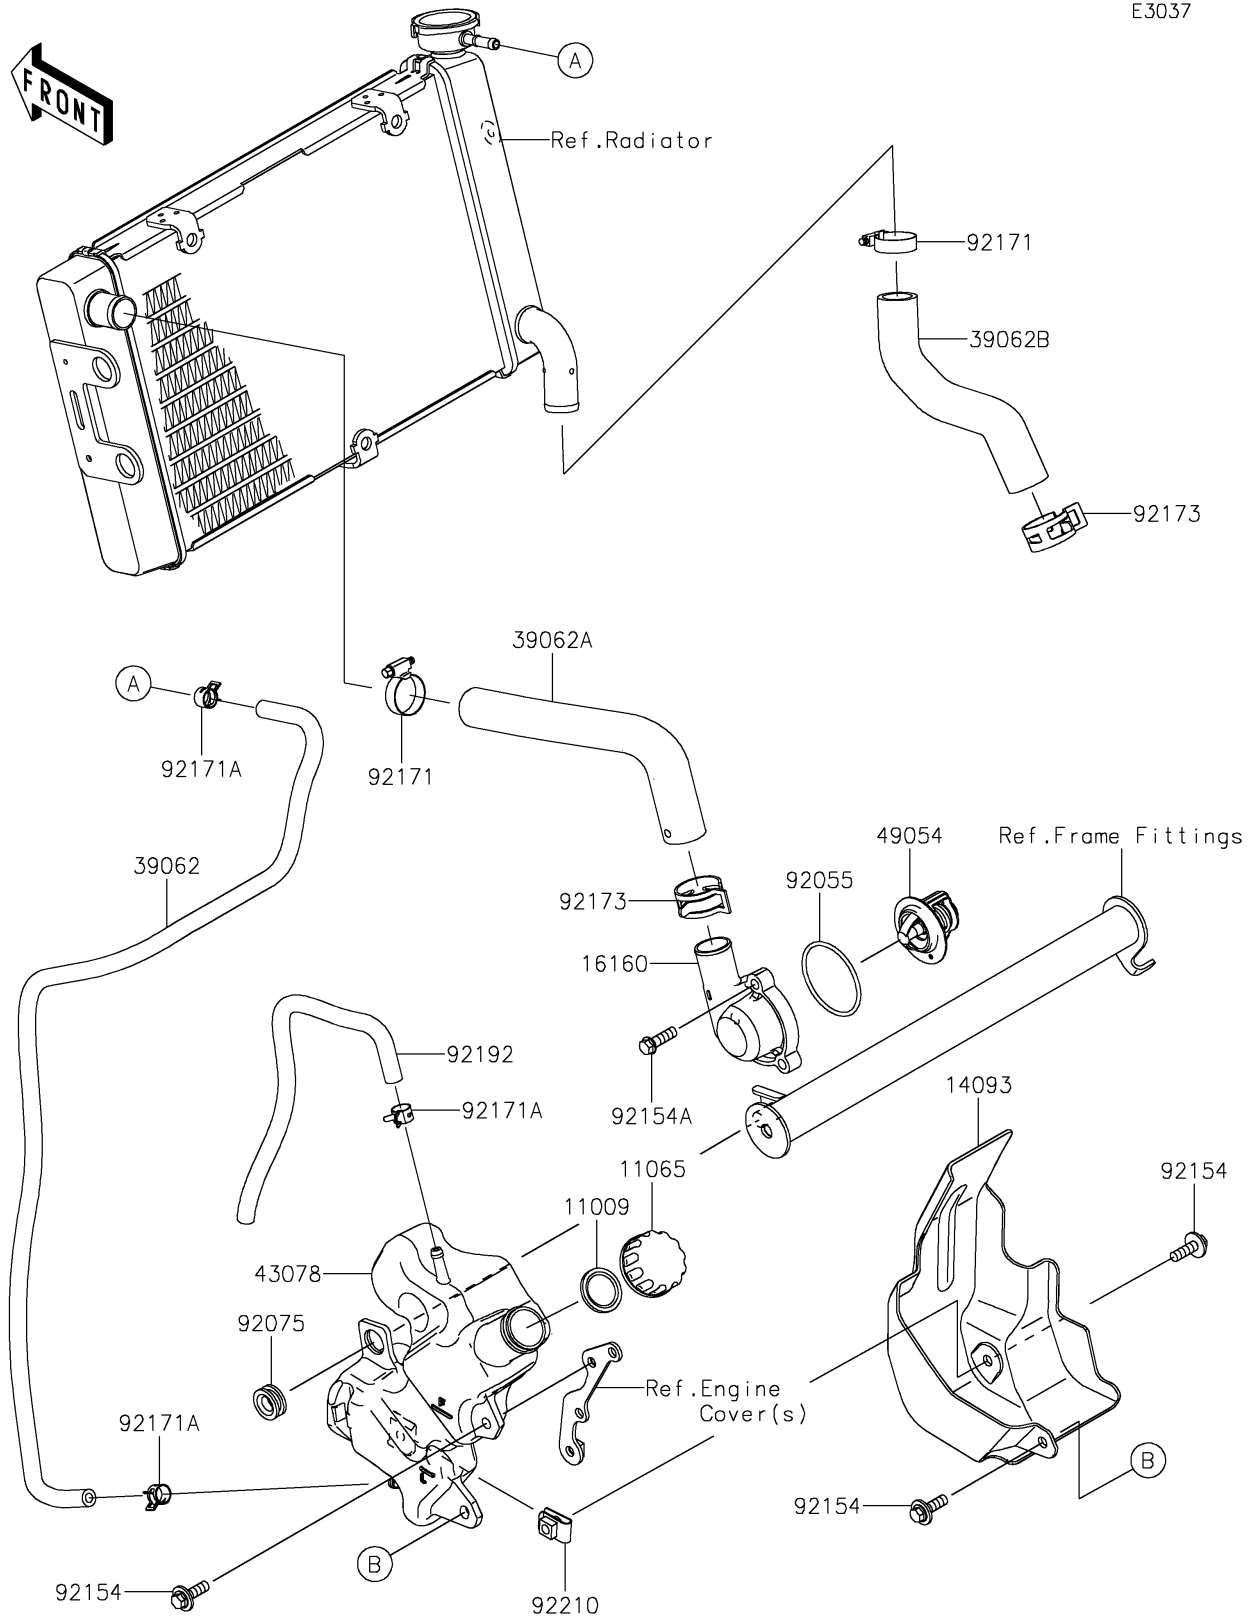

2024 Vulcan S CAFÉ

PARTS DIAGRAM

Water Pipe

E3037

2024 Vulcan S CAFÉ

PARTS LIST

Water Pipe

ITEM NAME	PART NUMBER	QUANTITY
GASKET,RESERVOIR TANK CAP (Ref # 11009)	11009-1145	1
CAP (Ref # 11065)	11065-0969	1
COVER,RESERVOIR (Ref # 14093)	14093-0098	1
BODY,THERMOSTAT (Ref # 16160)	16160-0830	1
HOSE-COOLING,RADI.-RESERVOIR (Ref # 39062)	39062-0670	1
HOSE-COOLING,HEAD-RADIATOR (Ref # 39062A)	39062-0753	1
HOSE-COOLING,RADIATOR-PUMP (Ref # 39062B)	39062-0754	1
RESERVOIR (Ref # 43078)	43078-0584	1
THERMOSTAT (Ref # 49054)	49054-0001	1
RING-O,46.7X2.4 (Ref # 92055)	92055-1811	1
DAMPER (Ref # 92075)	92075-1634	1
BOLT,FLANGED-WP,6X20 (Ref # 92154)	92154-1577	3
BOLT,FLANGED,6X20 (Ref # 92154A)	92154-1778	3
CLAMP (Ref # 92171)	92171-0337	2
CLAMP,10.5X8X0.7 (Ref # 92171A)	92171-1992	3
CLAMP (Ref # 92173)	92173-1416	2
TUBE,BREATHER (Ref # 92192)	92192-1387	1
NUT,CLIP,6MM (Ref # 92210)	92210-0933	1