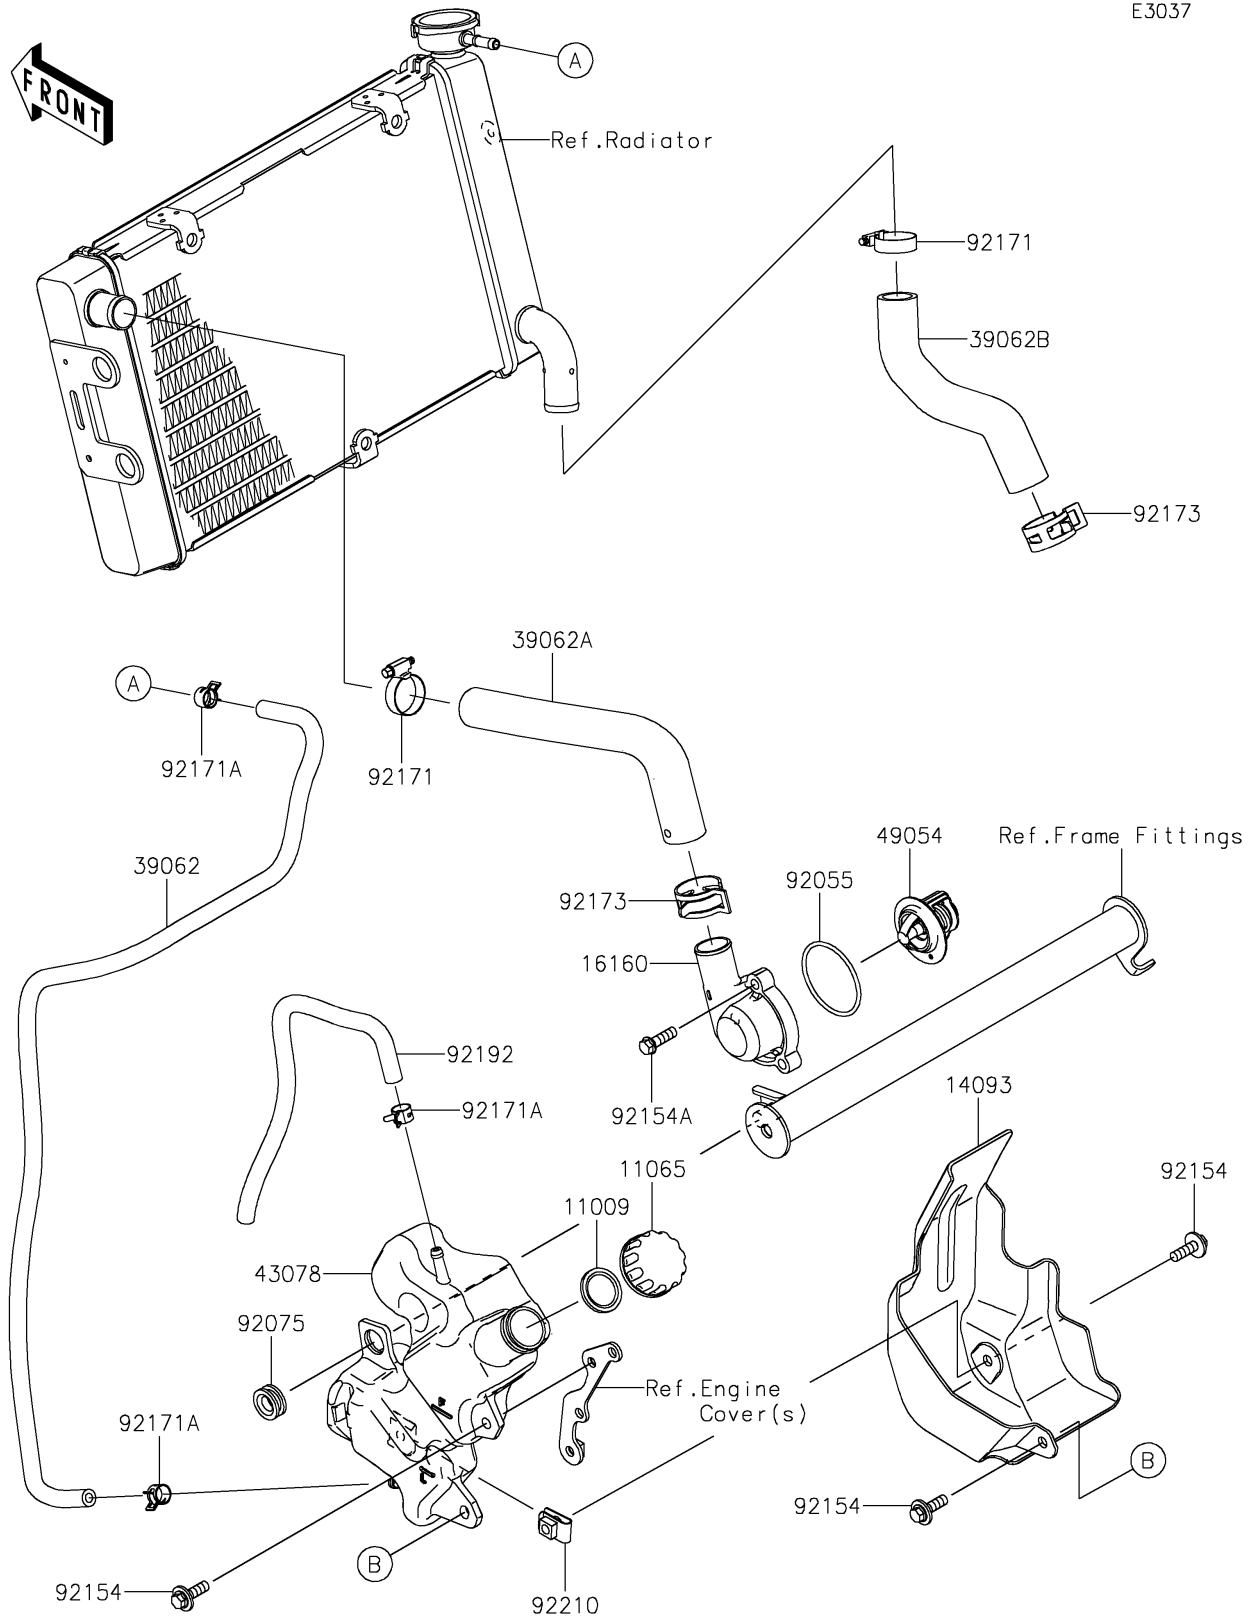

2024 VULCAN® S CAFE ABS

PARTS DIAGRAM

Water Pipe

E3037

2024 VULCAN® S CAFE ABS

PARTS LIST

Water Pipe

ITEM NAME	PART NUMBER	QUANTITY
GASKET,RESERVOIR TANK CAP (Ref # 11009)	11009-1145	1
CAP (Ref # 11065)	11065-0969	1
COVER,RESERVOIR (Ref # 14093)	14093-0098	1
BODY,THERMOSTAT (Ref # 16160)	16160-0830	1
HOSE-COOLING,RADI.-RESERVOIR (Ref # 39062)	39062-0670	1
HOSE-COOLING,HEAD-RADIATOR (Ref # 39062A)	39062-0753	1
HOSE-COOLING,RADIATOR-PUMP (Ref # 39062B)	39062-0754	1
RESERVOIR (Ref # 43078)	43078-0584	1
THERMOSTAT (Ref # 49054)	49054-0001	1
RING-O,46.7X2.4 (Ref # 92055)	92055-1811	1
DAMPER (Ref # 92075)	92075-1634	1
BOLT,FLANGED-WP,6X20 (Ref # 92154)	92154-1577	3
BOLT,FLANGED,6X20 (Ref # 92154A)	92154-1778	3
CLAMP (Ref # 92171)	92171-0337	2
CLAMP,10.5X8X0.7 (Ref # 92171A)	92171-1992	3
CLAMP (Ref # 92173)	92173-1416	2
TUBE,BREATHER (Ref # 92192)	92192-1387	1
NUT,CLIP,6MM (Ref # 92210)	92210-0933	1