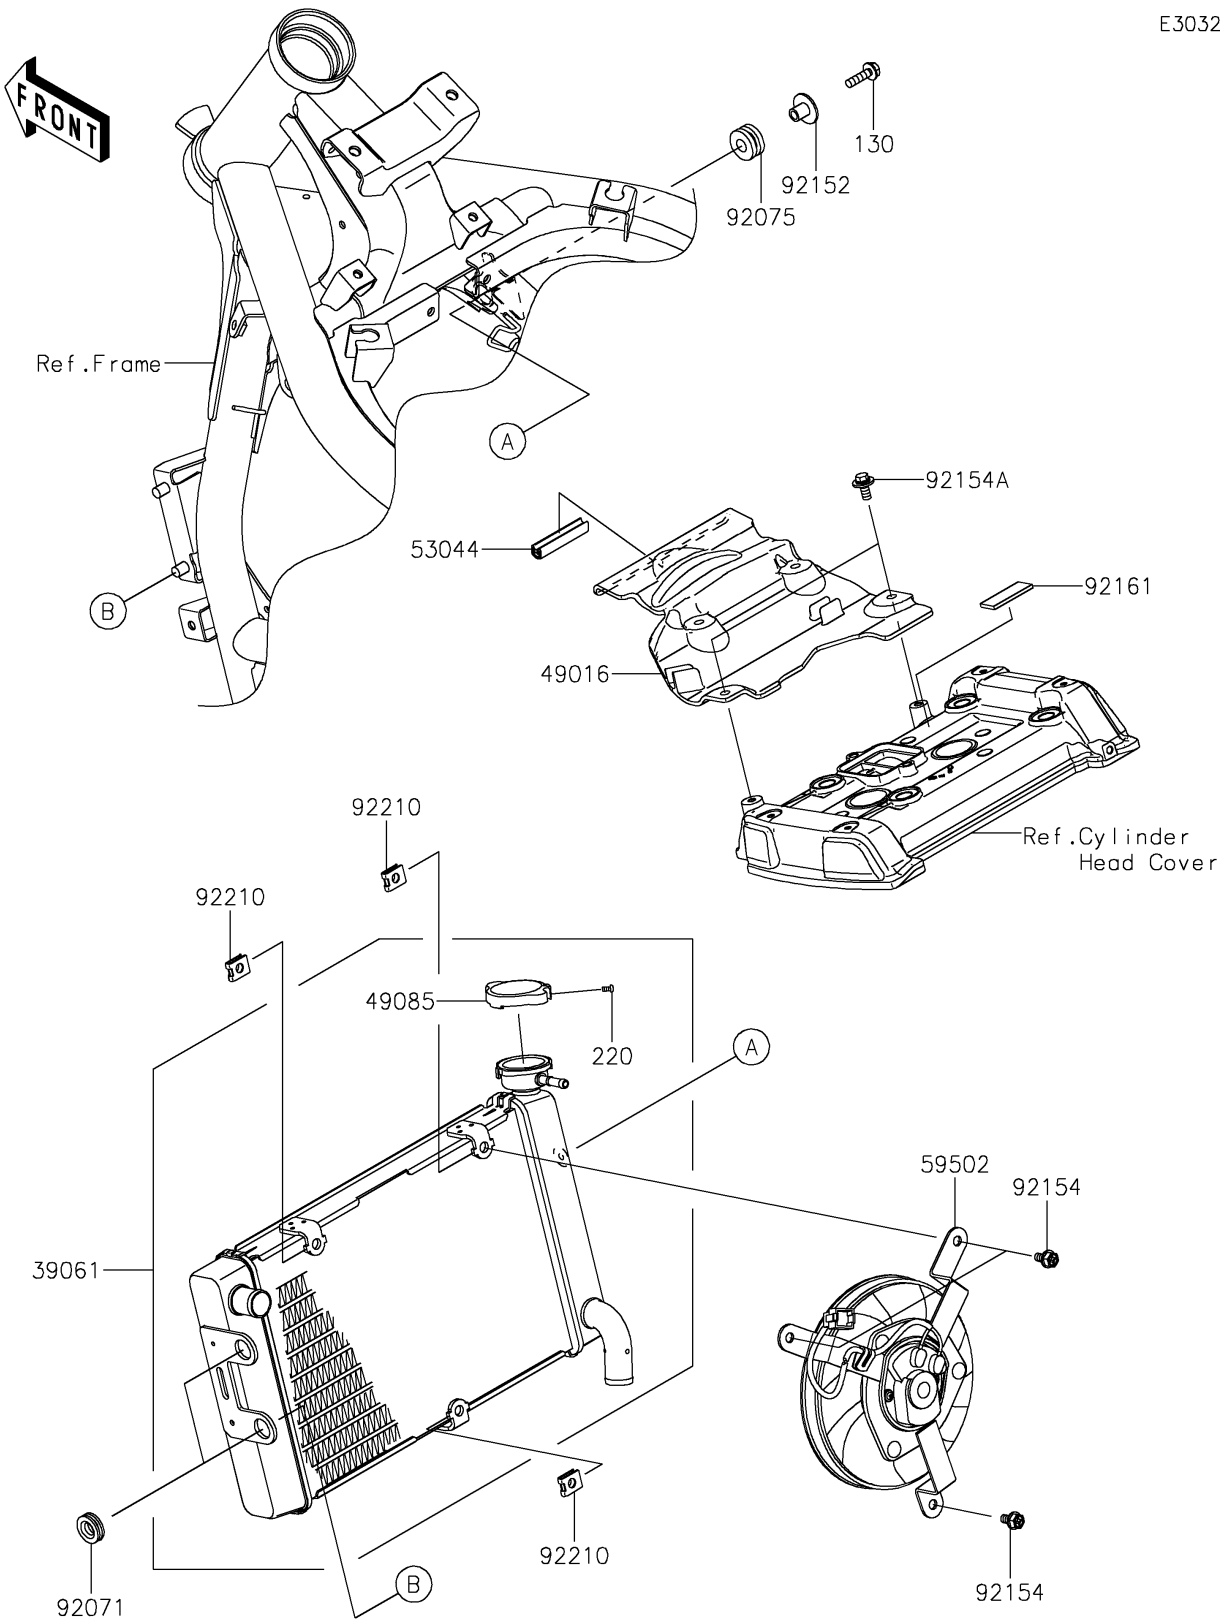

2024 VULCAN[®] S CAFE ABS

PARTS DIAGRAM

Radiator

E3032

2024 VULCAN® S CAFE ABS

PARTS LIST

Radiator

ITEM NAME

PART NUMBER

QUANTITY
