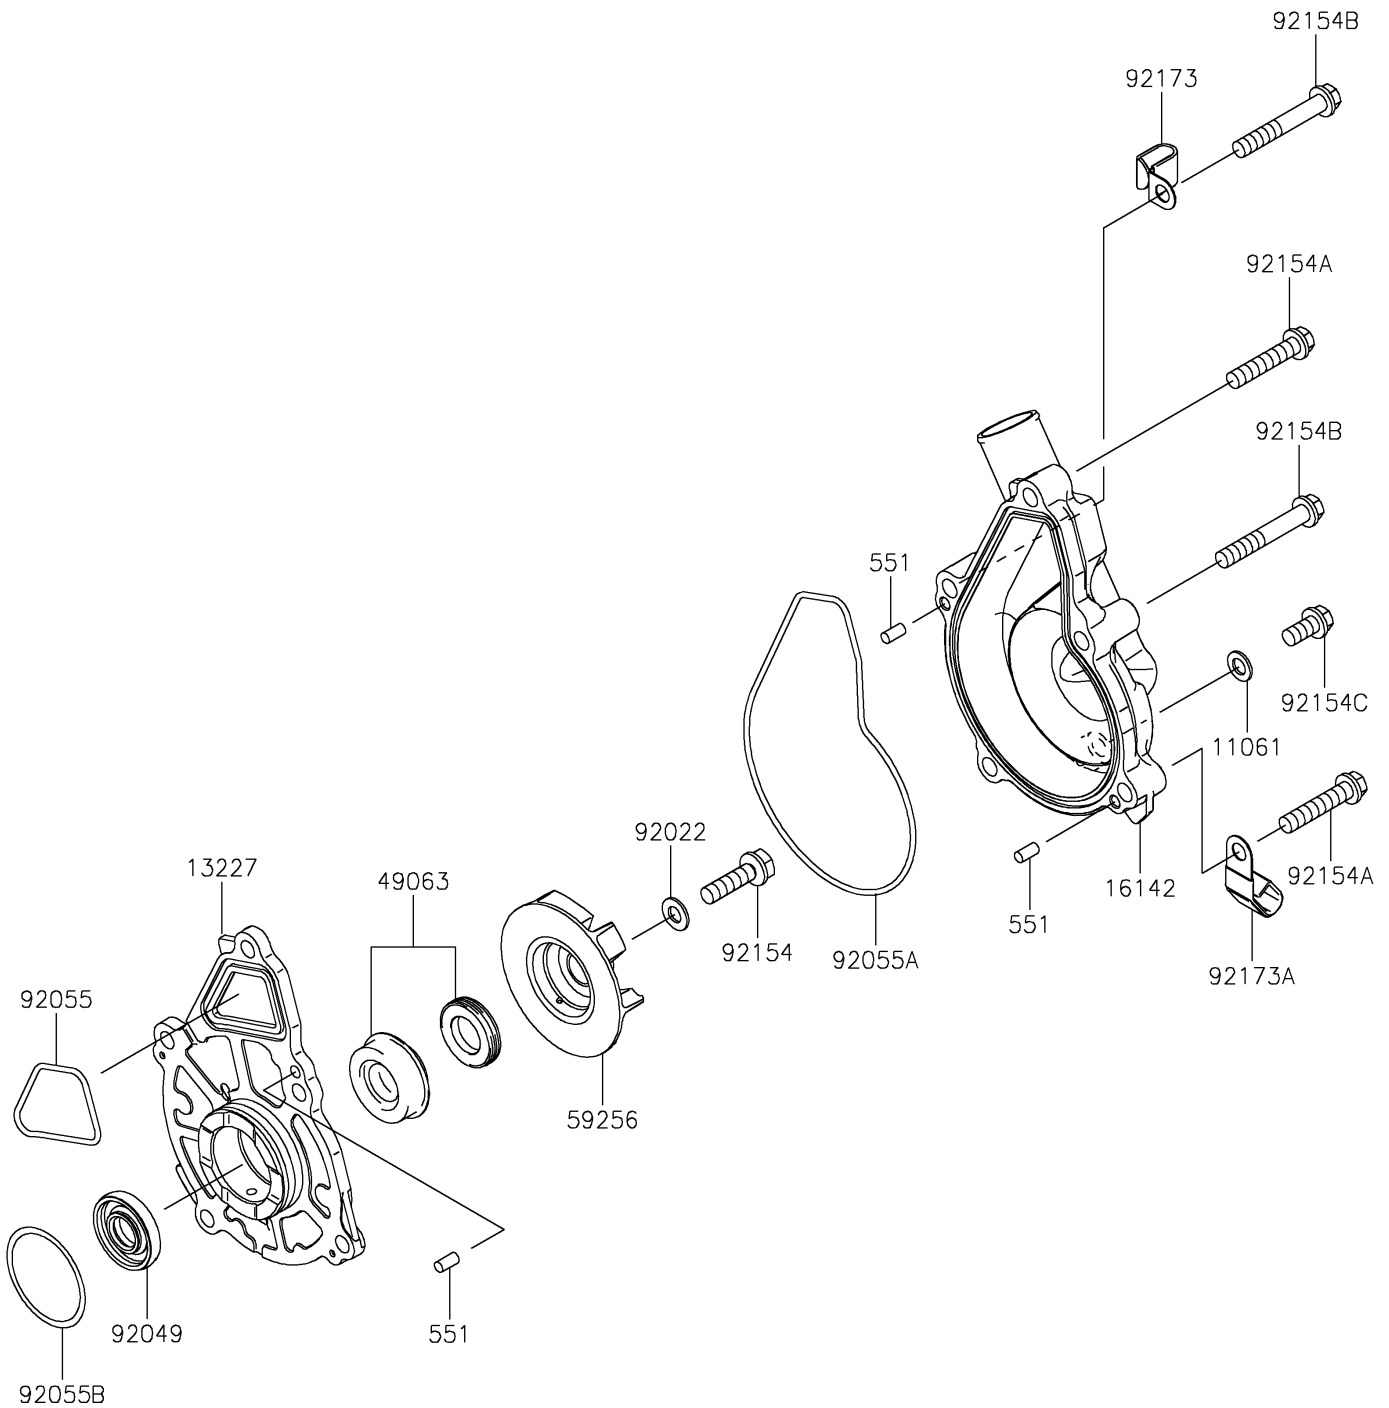

2024 Vulcan S CAFÉ

PARTS DIAGRAM

Water Pump

E3031

2024 Vulcan S CAFÉ

PARTS LIST

Water Pump

ITEM NAME

PART NUMBER

QUANTITY
