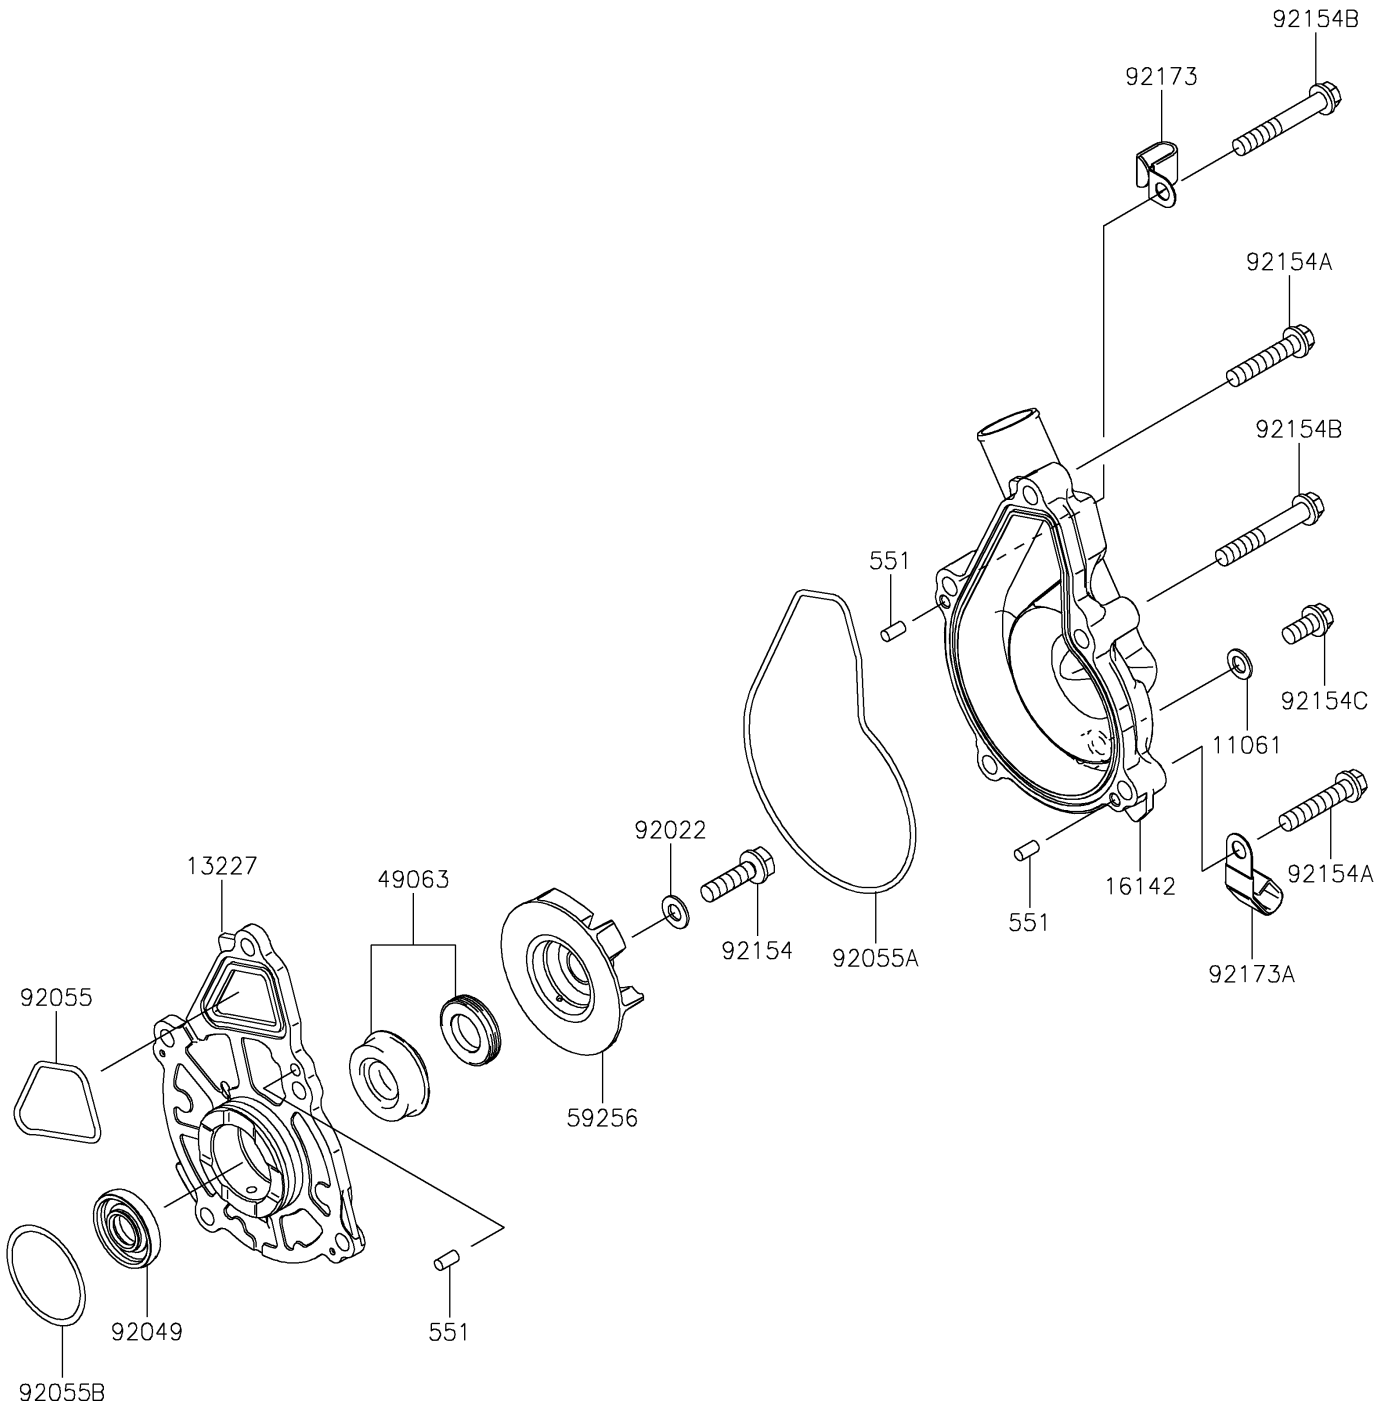

## PARTS DIAGRAM

### Water Pump

E3031

## PARTS LIST

### Water Pump

ITEM NAME	PART NUMBER	QUANTITY
GASKET (Ref # 11061)	11061-0107	1
HOUSING (Ref # 13227)	13227-0038	1
COVER-PUMP (Ref # 16142)	16142-0741	1
SEAL-MECHANICAL (Ref # 49063)	49063-1055	1
IMPELLER (Ref # 59256)	59256-0009	1
WASHER,6.1X12X1 (Ref # 92022)	92022-077	1
SEAL-OIL,12X28.55X5 (Ref # 92049)	92049-0791	1
RING-O,CASE-HOUSING (Ref # 92055)	92055-0082	1
RING-O,HOUSING-PUMP COVER (Ref # 92055A)	92055-0083	1
RING-O,33.2MM (Ref # 92055B)	92055-1155	1
BOLT,FLANGED,6X22 (Ref # 92154)	92154-1069	1
BOLT,FLANGED,6X30 (Ref # 92154A)	92154-1773	2
BOLT,FLANGED,6X40 (Ref # 92154B)	92154-1774	3
BOLT,FLANGED,6X12 (Ref # 92154C)	92154-1777	1
CLAMP (Ref # 92173)	92173-0082	1
CLAMP,HARNESS (Ref # 92173A)	92173-1368	1
PIN-DOWEL,4X8 (Ref # 551)	551A0408	3