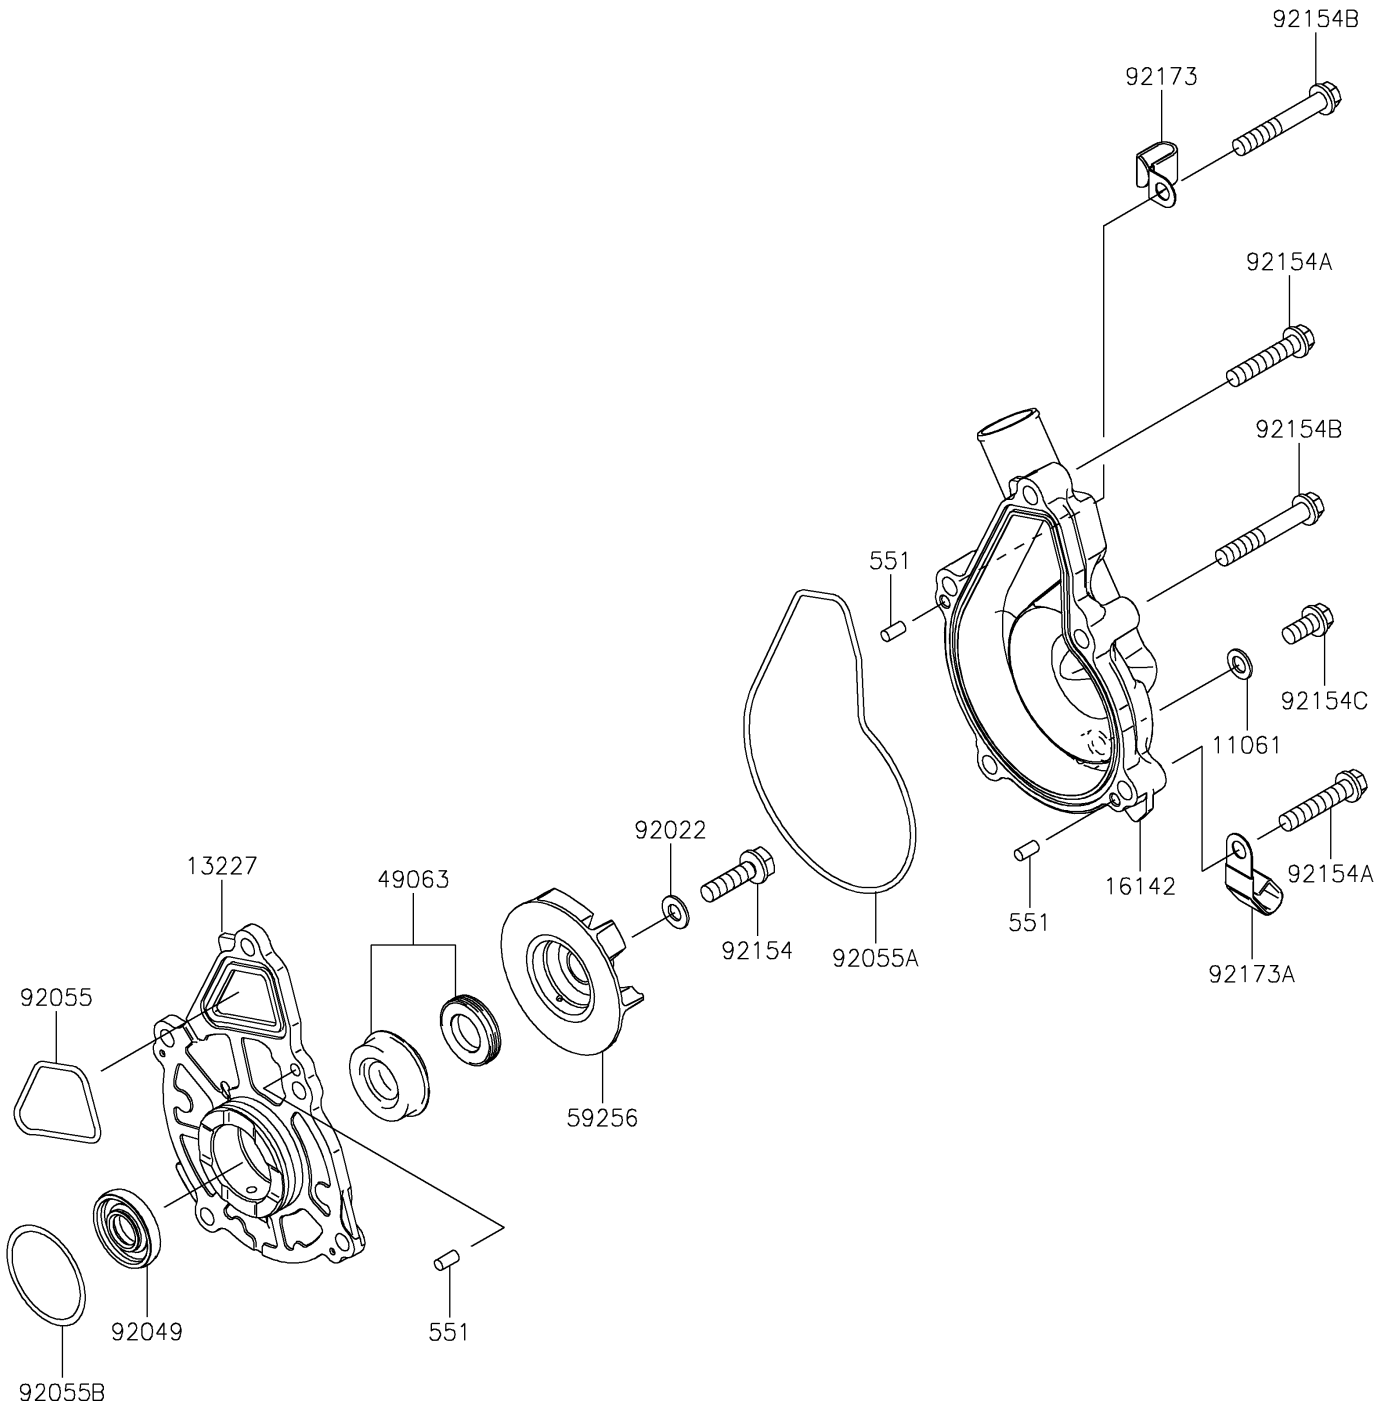

2024 Vulcan S CAFÉ

PARTS DIAGRAM

Water Pump

E3031

2024 Vulcan S CAFÉ

PARTS LIST

Water Pump

ITEM NAME	PART NUMBER	QUANTITY
GASKET (Ref # 11061)	11061-0107	1
HOUSING (Ref # 13227)	13227-0038	1
COVER-PUMP (Ref # 16142)	16142-0741	1
SEAL-MECHANICAL (Ref # 49063)	49063-1055	1
IMPELLER (Ref # 59256)	59256-0009	1
WASHER,6.1X12X1 (Ref # 92022)	92022-077	1
SEAL-OIL,12X28.55X5 (Ref # 92049)	92049-0791	1
RING-O,CASE-HOUSING (Ref # 92055)	92055-0082	1
RING-O,HOUSING-PUMP COVER (Ref # 92055A)	92055-0083	1
RING-O,33.2MM (Ref # 92055B)	92055-1155	1
BOLT,FLANGED,6X22 (Ref # 92154)	92154-1069	1
BOLT,FLANGED,6X30 (Ref # 92154A)	92154-1773	2
BOLT,FLANGED,6X40 (Ref # 92154B)	92154-1774	3
BOLT,FLANGED,6X12 (Ref # 92154C)	92154-1777	1
CLAMP (Ref # 92173)	92173-0082	1
CLAMP,HARNESS (Ref # 92173A)	92173-1368	1
PIN-DOWEL,4X8 (Ref # 551)	551A0408	3