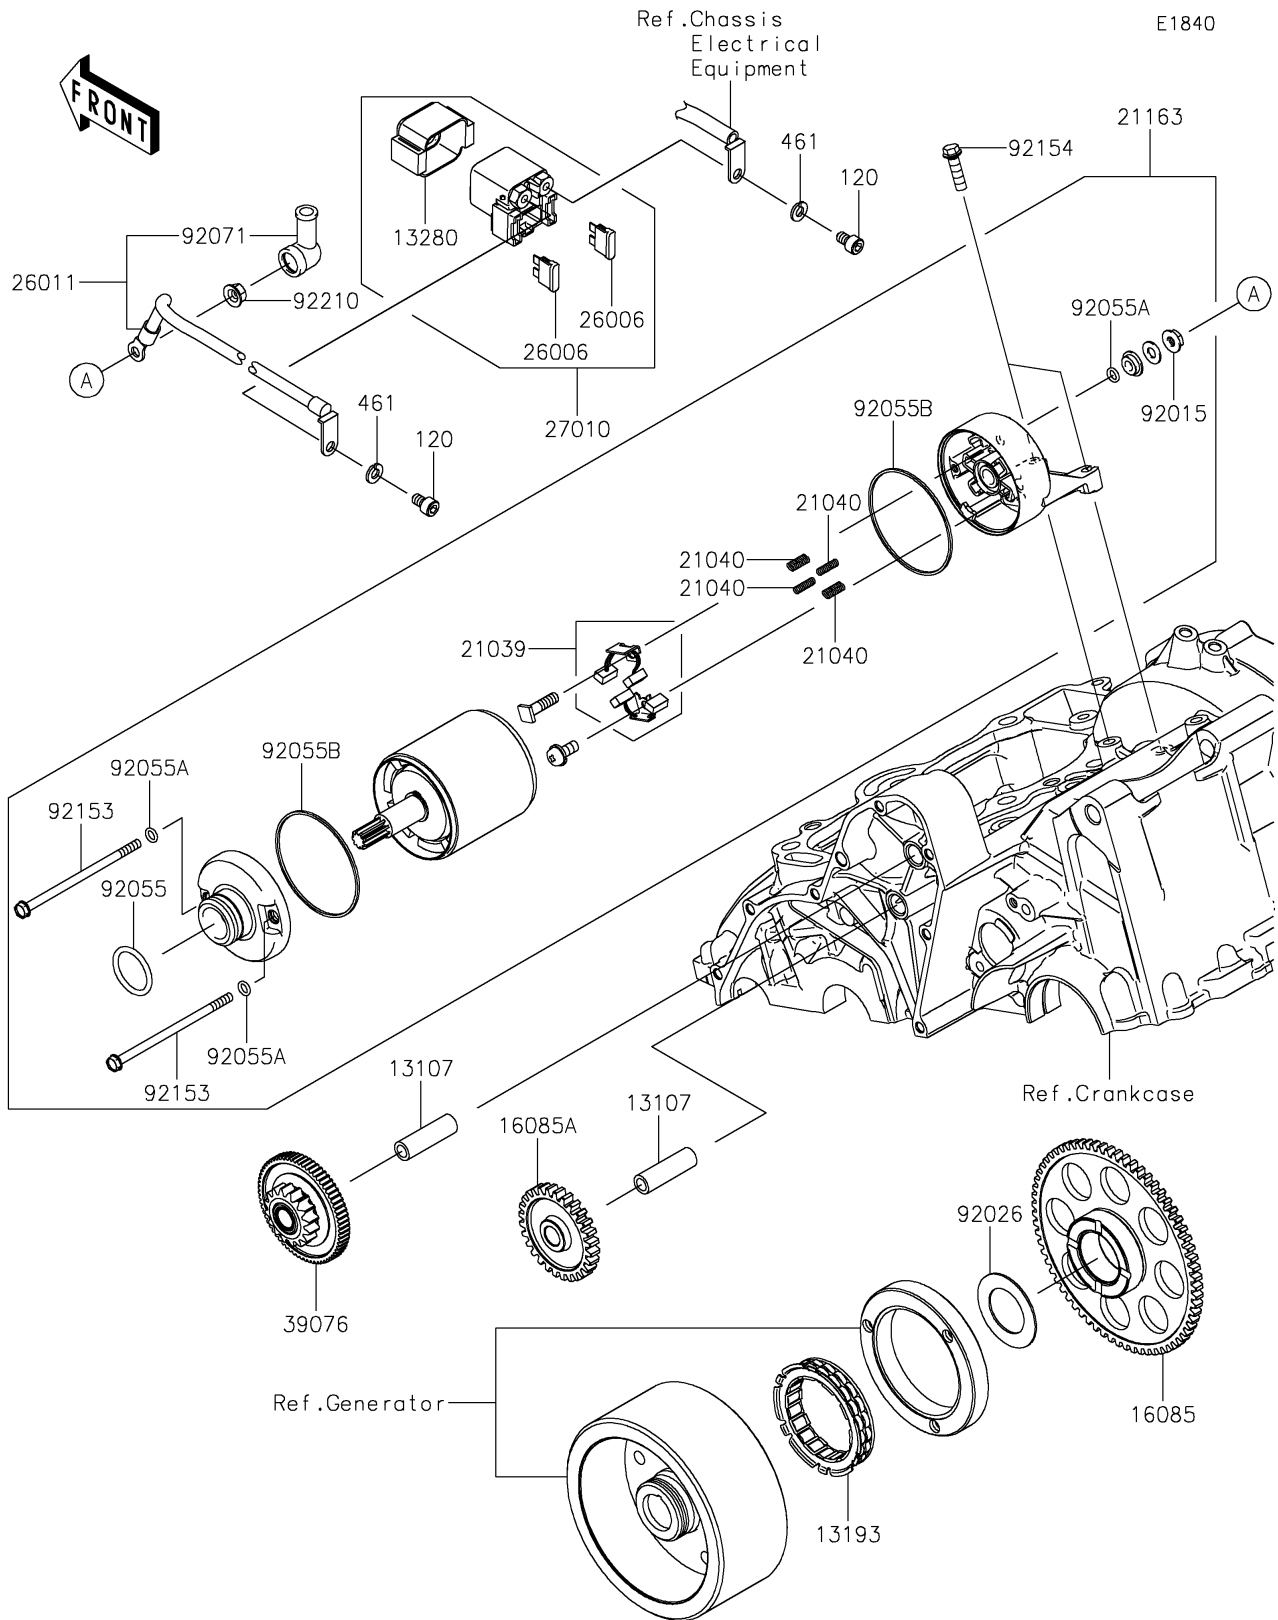

2025 Vulcan S CAFÉ

PARTS DIAGRAM

Starter Motor

2025 Vulcan S CAFÉ

PARTS LIST

Starter Motor

ITEM NAME

PART NUMBER

QUANTITY
