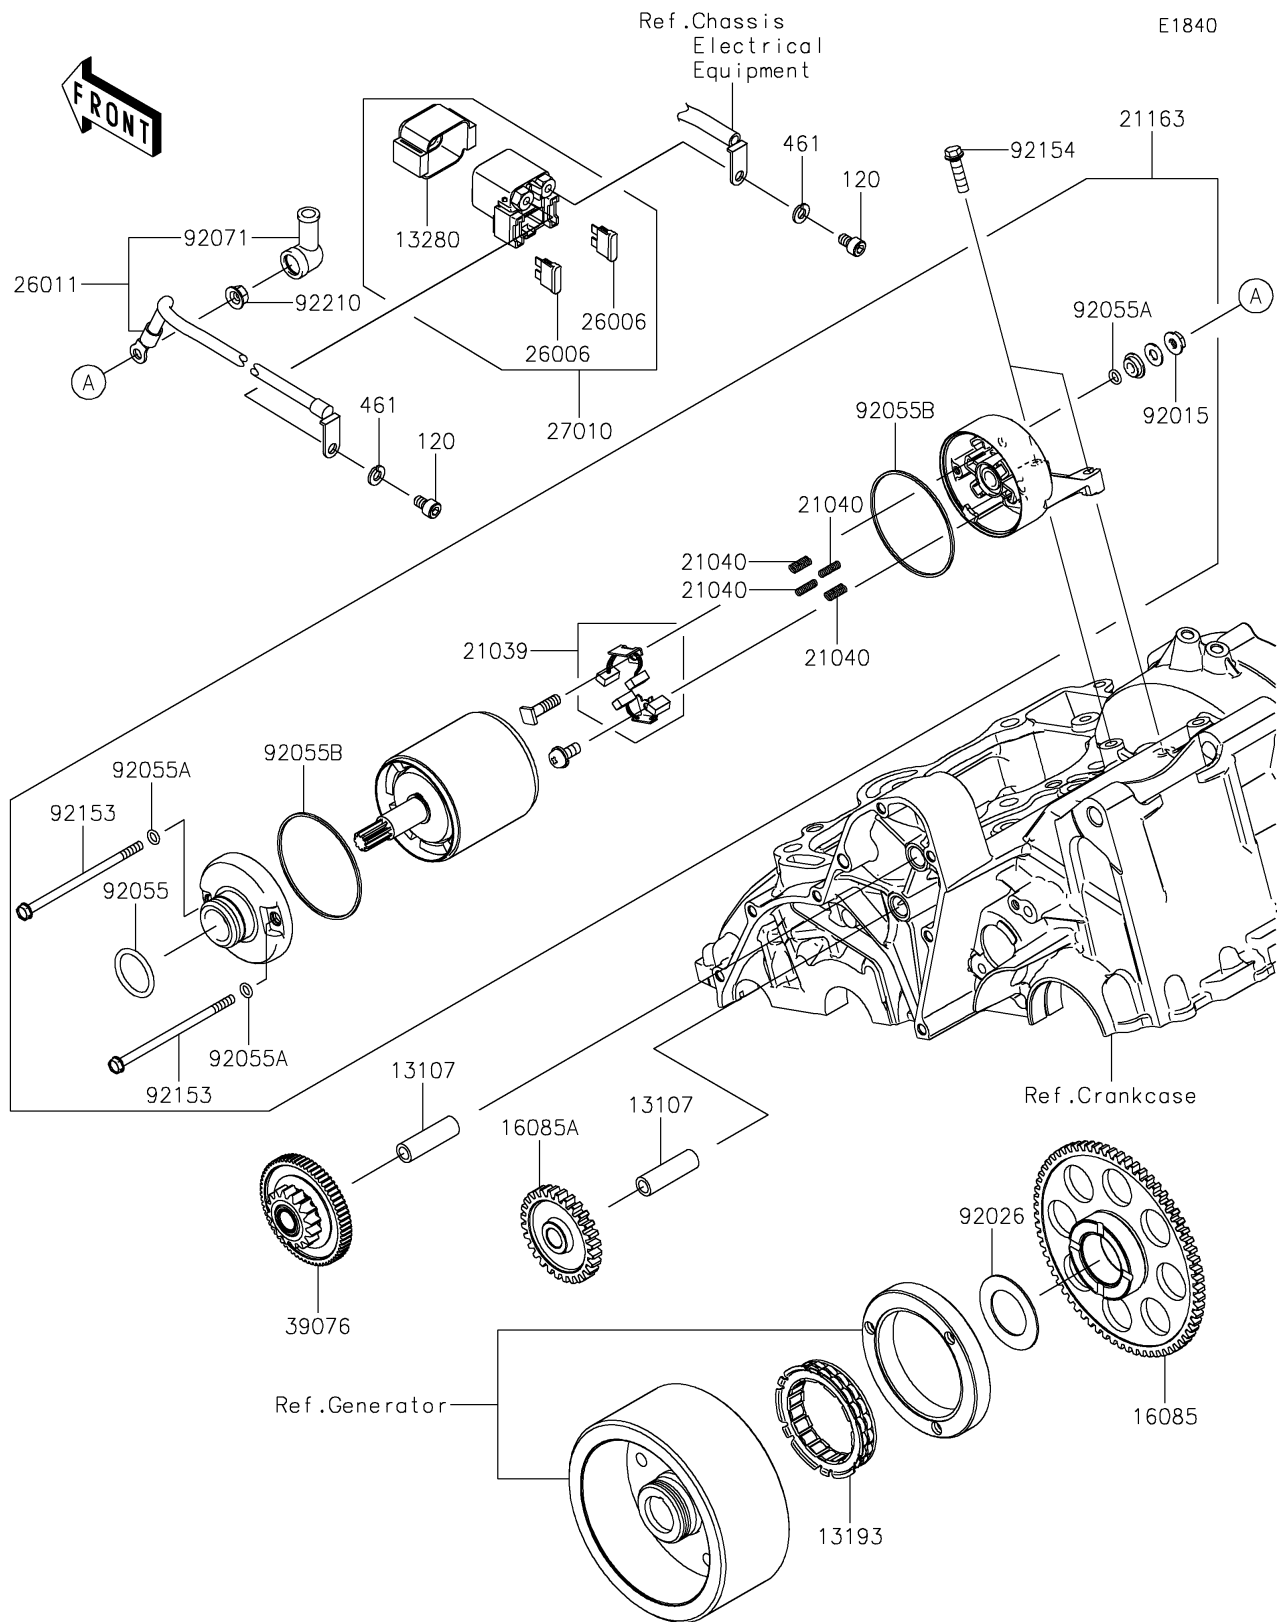

2024 VULCAN® S CAFE ABS

PARTS DIAGRAM

Starter Motor

2024 VULCAN[®] S CAFE ABS

PARTS LIST

Starter Motor

ITEM NAME

PART NUMBER

QUANTITY
