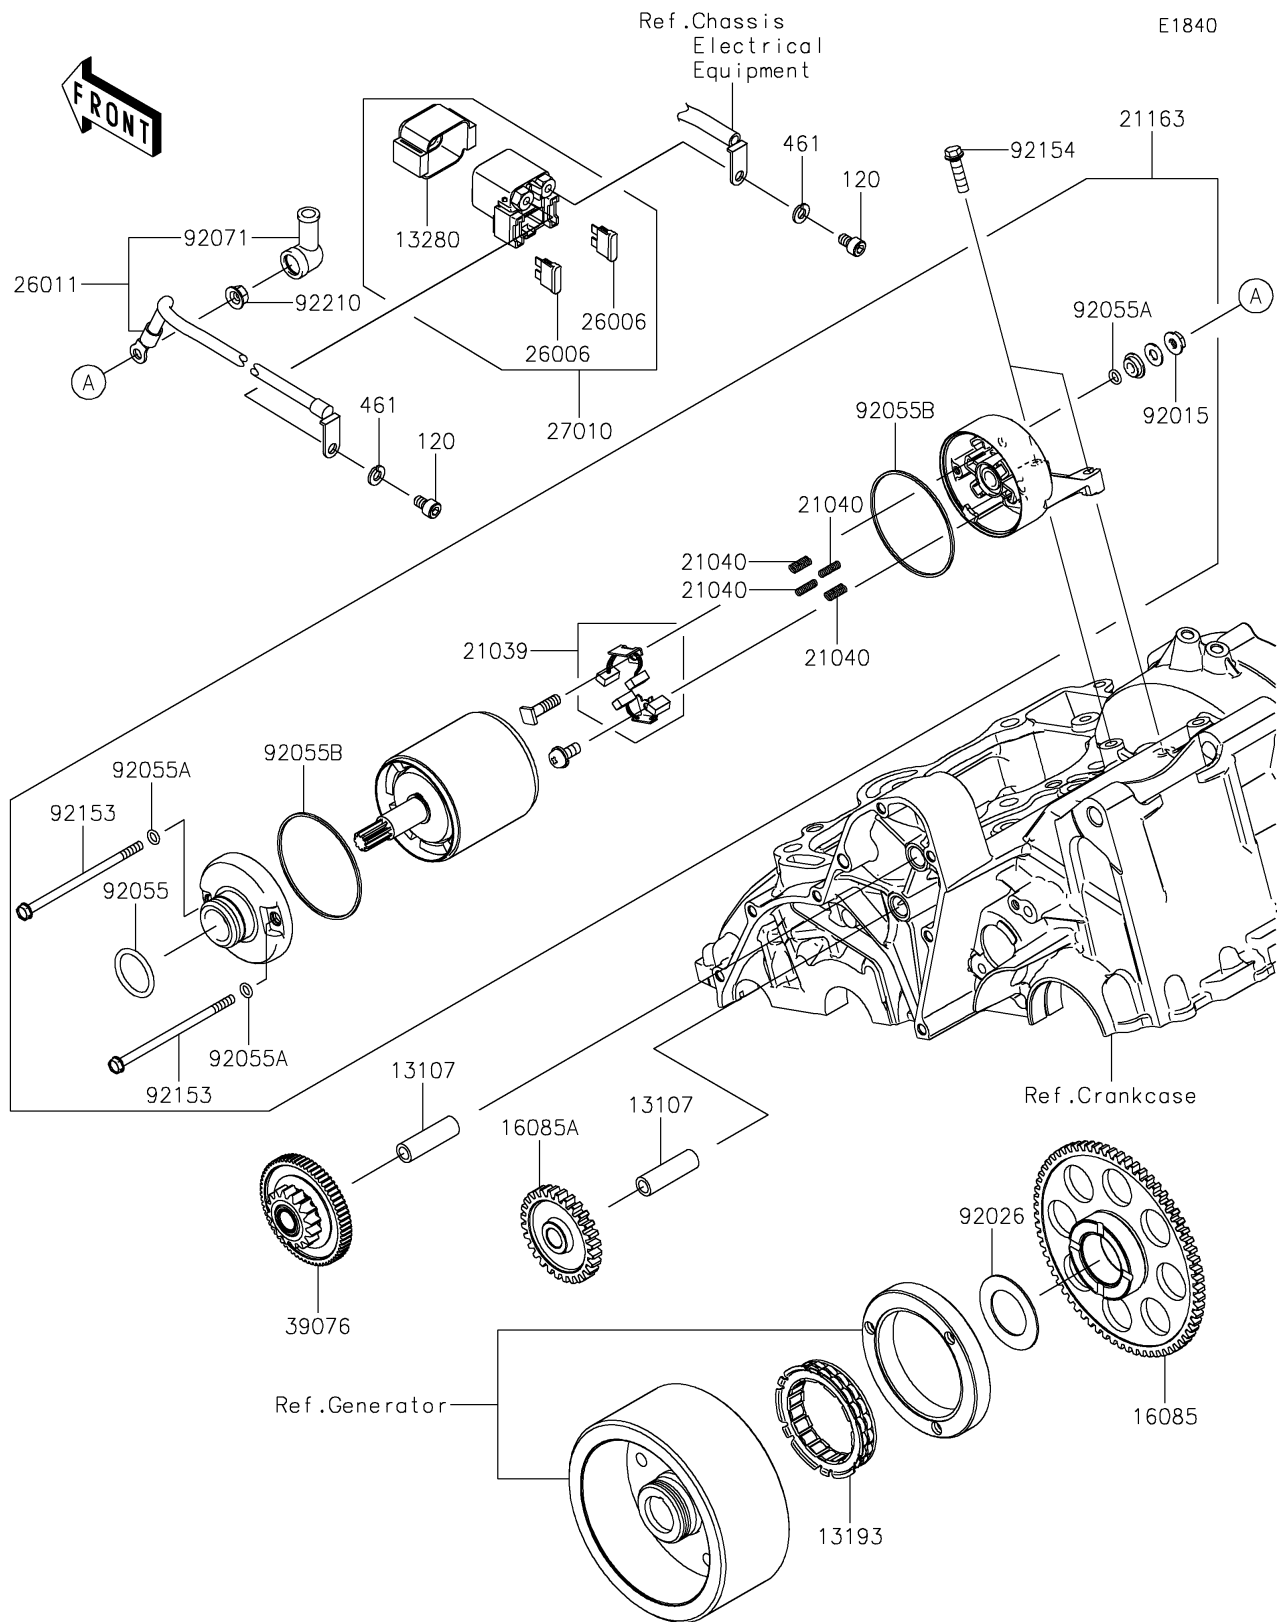

2024 VULCAN® S CAFE ABS

PARTS DIAGRAM

Starter Motor

2024 VULCAN® S CAFE ABS

PARTS LIST

Starter Motor

ITEM NAME	PART NUMBER	QUANTITY
SHAFT,IDLE GEAR (Ref # 13107)	13107-1106	2
CLUTCH-ASSY-ONEWAY (Ref # 13193)	13193-0006	1
HOLDER (Ref # 13280)	13280-0710	1
GEAR,67T (Ref # 16085)	16085-0076	1
GEAR,IDLE,28T (Ref # 16085A)	16085-0148	1
BRUSH,CARBON (Ref # 21039)	21039-0004	1
SPRING-BRUSH (Ref # 21040)	21040-0003	4
STARTER-ELECTRIC (Ref # 21163)	21163-0040	1
FUSE,BLADE,30A,GREEN (Ref # 26006)	26006-1006	2
WIRE-LEAD (Ref # 26011)	26011-0859	1
SWITCH,MAGNETIC (Ref # 27010)	27010-0709	1
LIMITER,16T&66T (Ref # 39076)	39076-0034	1
NUT,STARTER MOTOR (Ref # 92015)	92015-1476	1
SPACER,29.1X47.5X1.2 (Ref # 92026)	92026-087	1
RING-O (Ref # 92055)	92055-1276	1
RING-O,4.5X2.0 (Ref # 92055A)	92055-1370	3
RING-O,STARTER MOTOR (Ref # 92055B)	92055-1381	2
GROMMET (Ref # 92071)	92071-0024	1
BOLT (Ref # 92153)	92153-1783	2
BOLT,FLANGED,6X22 (Ref # 92154)	92154-0504	2
NUT,6MM (Ref # 92210)	92210-0188	1
BOLT-SOCKET,6X10 (Ref # 120)	120CB0610	2
WASHER-SPRING,6MM (Ref # 461)	461DB0600	2