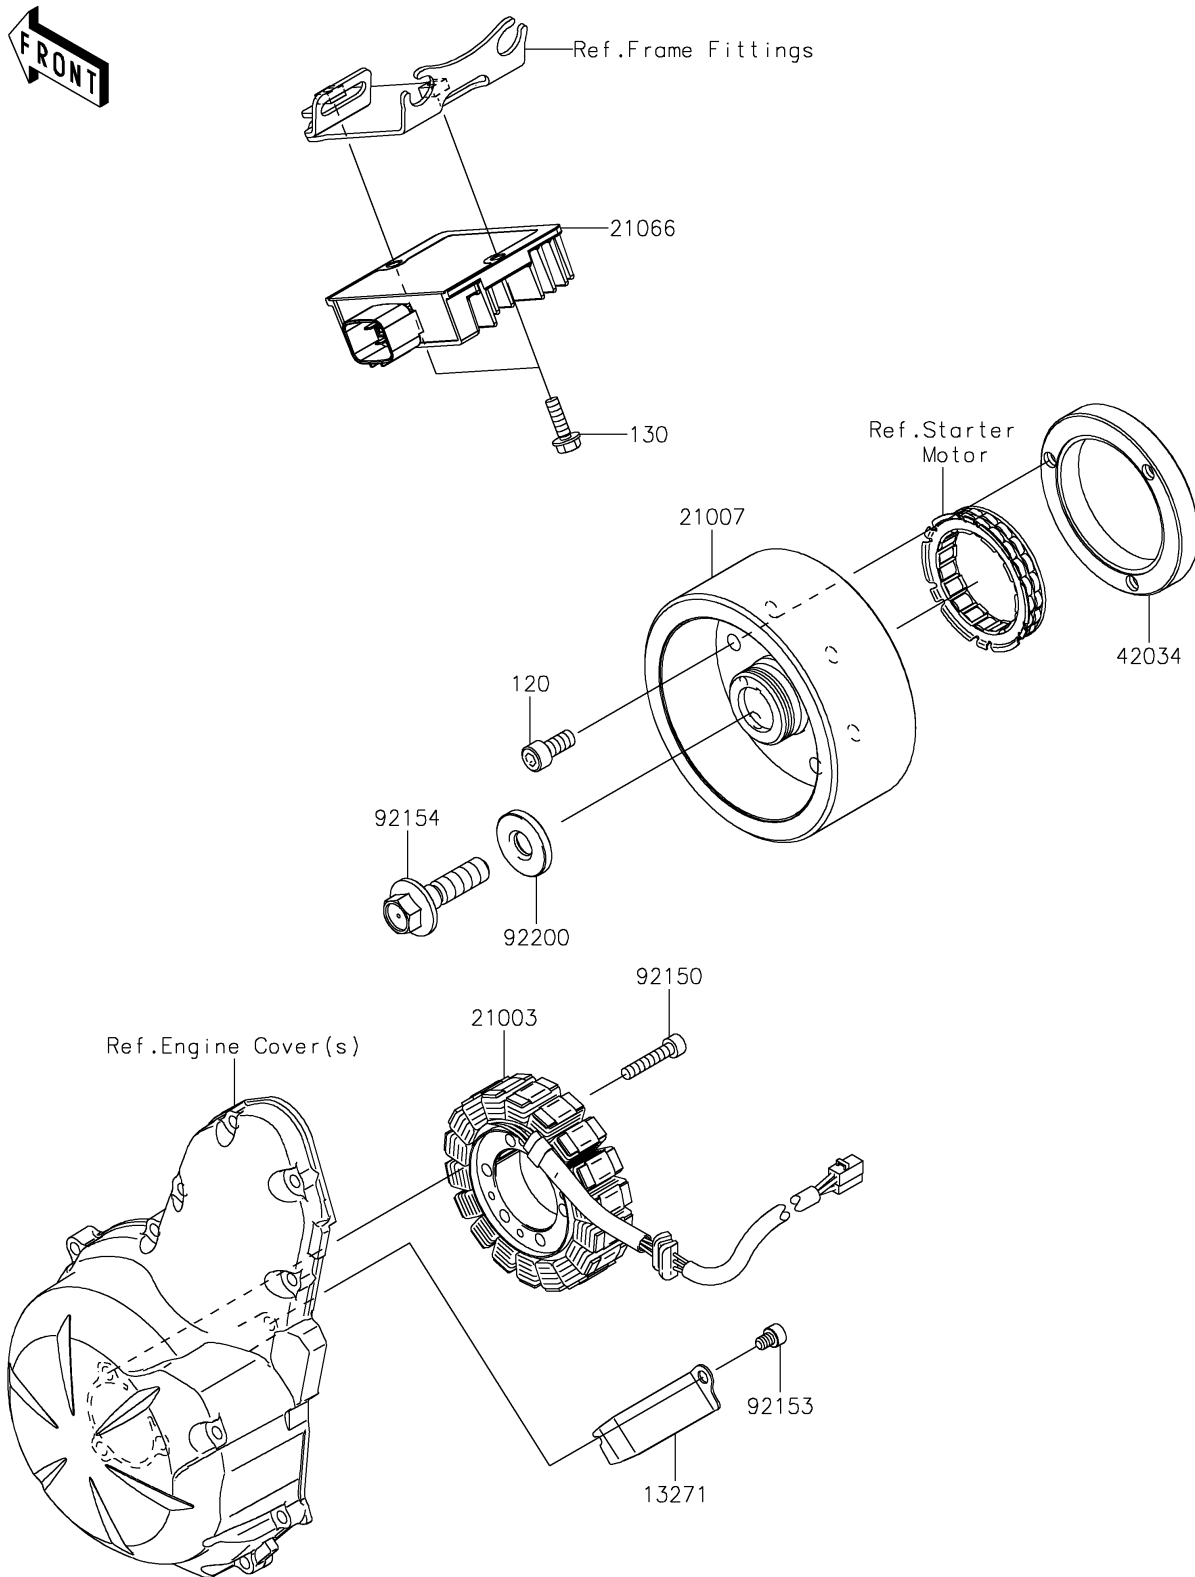

2024 VULCAN[®] S CAFE ABS

PARTS DIAGRAM

Generator

E1810

2024 VULCAN[®] S CAFE ABS

PARTS LIST

Generator

ITEM NAME

PART NUMBER

QUANTITY
