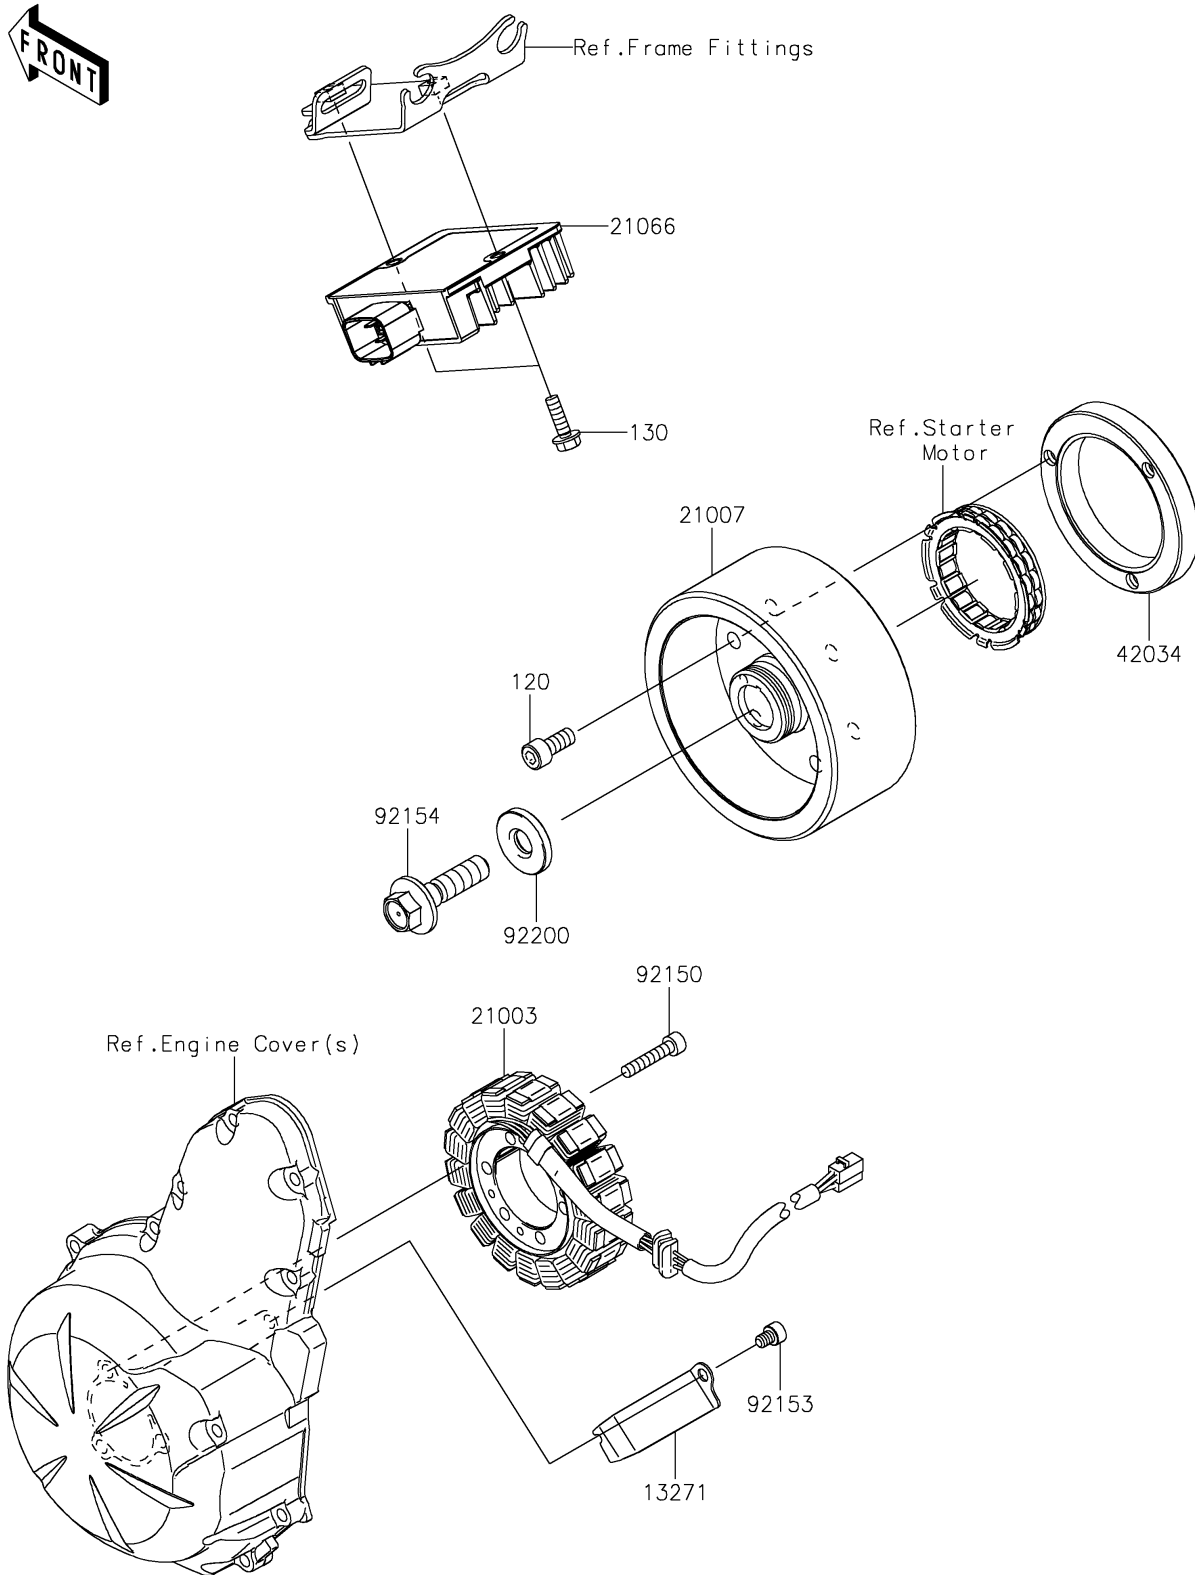

2025 Vulcan S CAFÉ

PARTS DIAGRAM

Generator

E1810

2025 Vulcan S CAFÉ

PARTS LIST

Generator

ITEM NAME	PART NUMBER	QUANTITY
PLATE (Ref # 13271)	13271-0952	1
STATOR (Ref # 21003)	21003-0206	1
ROTOR (Ref # 21007)	21007-0601	1
REGULATOR-VOLTAGE (Ref # 21066)	21066-0750	1
COUPLING (Ref # 42034)	42034-1143	1
BOLT,SOCKET,6X30 (Ref # 92150)	92150-1433	3
BOLT,SOCKET,6X8 (Ref # 92153)	92153-1414	1
BOLT,FLANGED,12X45 (Ref # 92154)	92154-1812	1
WASHER,12X33X5 (Ref # 92200)	92200-0220	1
BOLT-SOCKET,8X18 (Ref # 120)	120CA0818	3
BOLT-FLANGED,6X20 (Ref # 130)	130BA0620	2