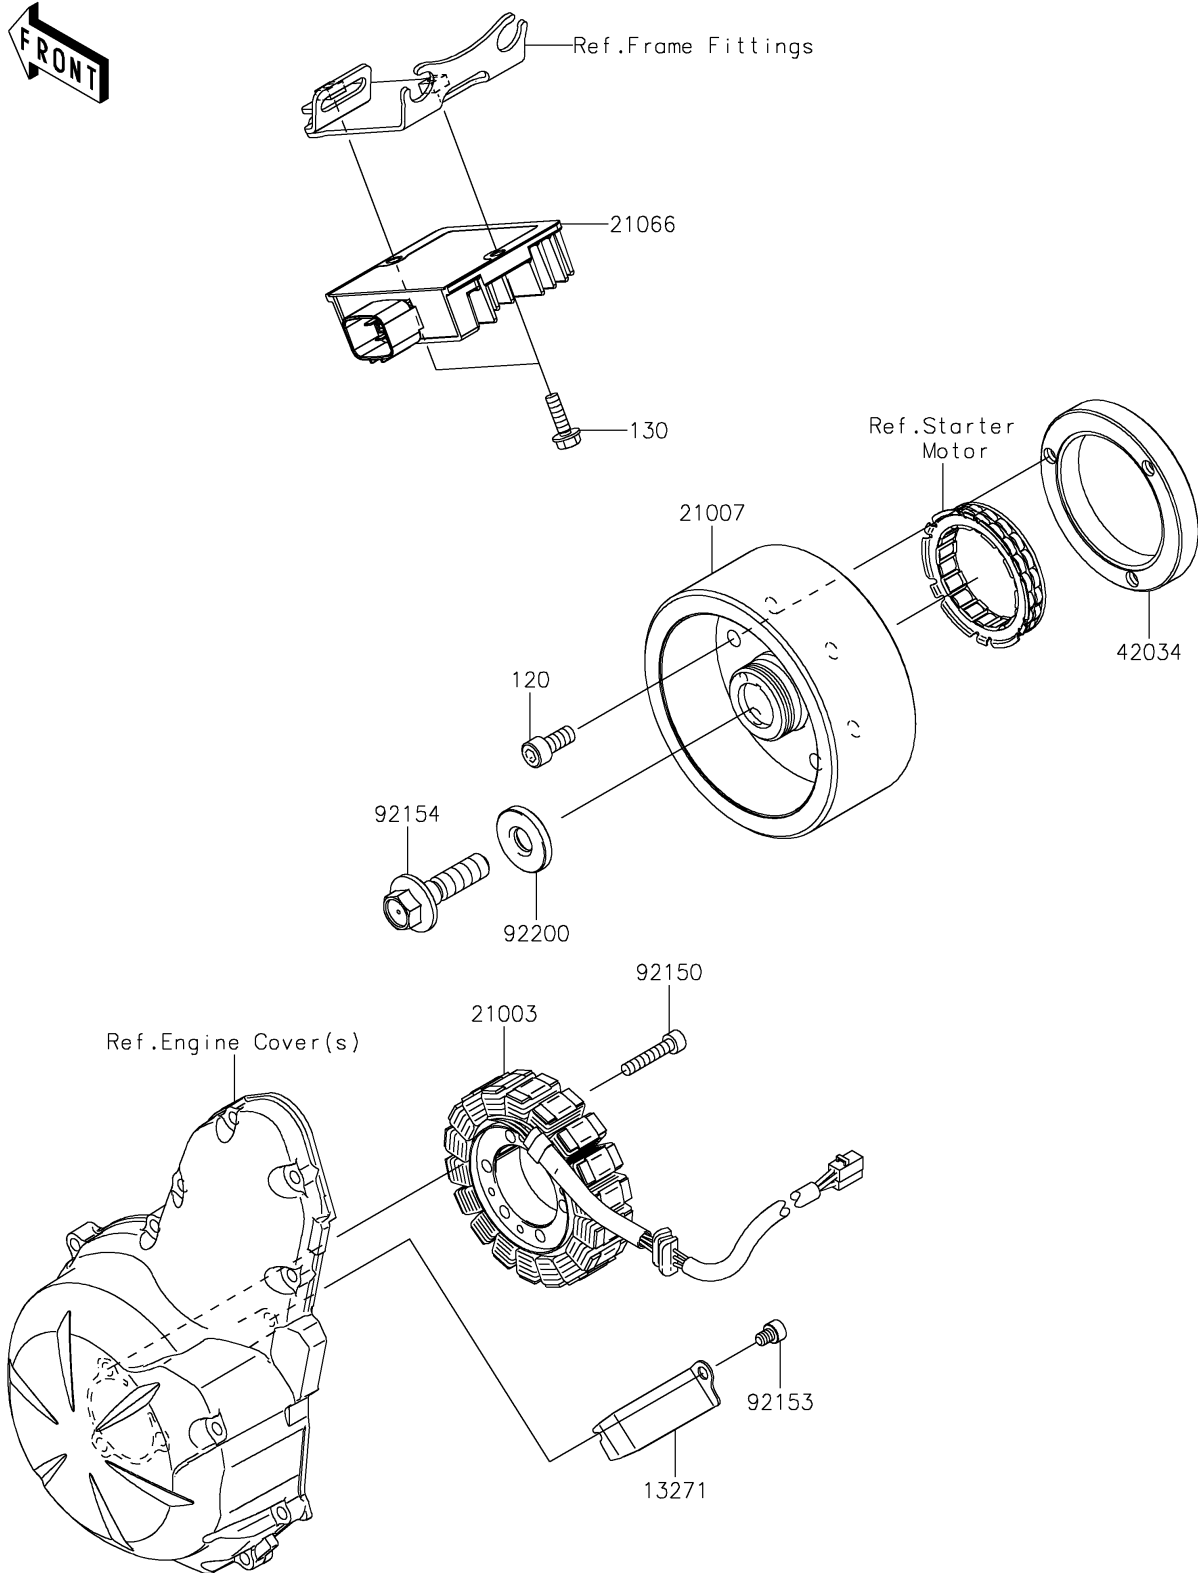

2024 Vulcan S CAFÉ

PARTS DIAGRAM

Generator

E1810

2024 Vulcan S CAFÉ

PARTS LIST

Generator

ITEM NAME	PART NUMBER	QUANTITY
PLATE (Ref # 13271)	13271-0952	1
STATOR (Ref # 21003)	21003-0206	1
ROTOR (Ref # 21007)	21007-0601	1
REGULATOR-VOLTAGE (Ref # 21066)	21066-0750	1
COUPLING (Ref # 42034)	42034-1143	1
BOLT,SOCKET,6X30 (Ref # 92150)	92150-1433	3
BOLT,SOCKET,6X8 (Ref # 92153)	92153-1414	1
BOLT,FLANGED,12X45 (Ref # 92154)	92154-1812	1
WASHER,12X33X5 (Ref # 92200)	92200-0220	1
BOLT-SOCKET,8X18 (Ref # 120)	120CA0818	3
BOLT-FLANGED,6X20 (Ref # 130)	130BA0620	2