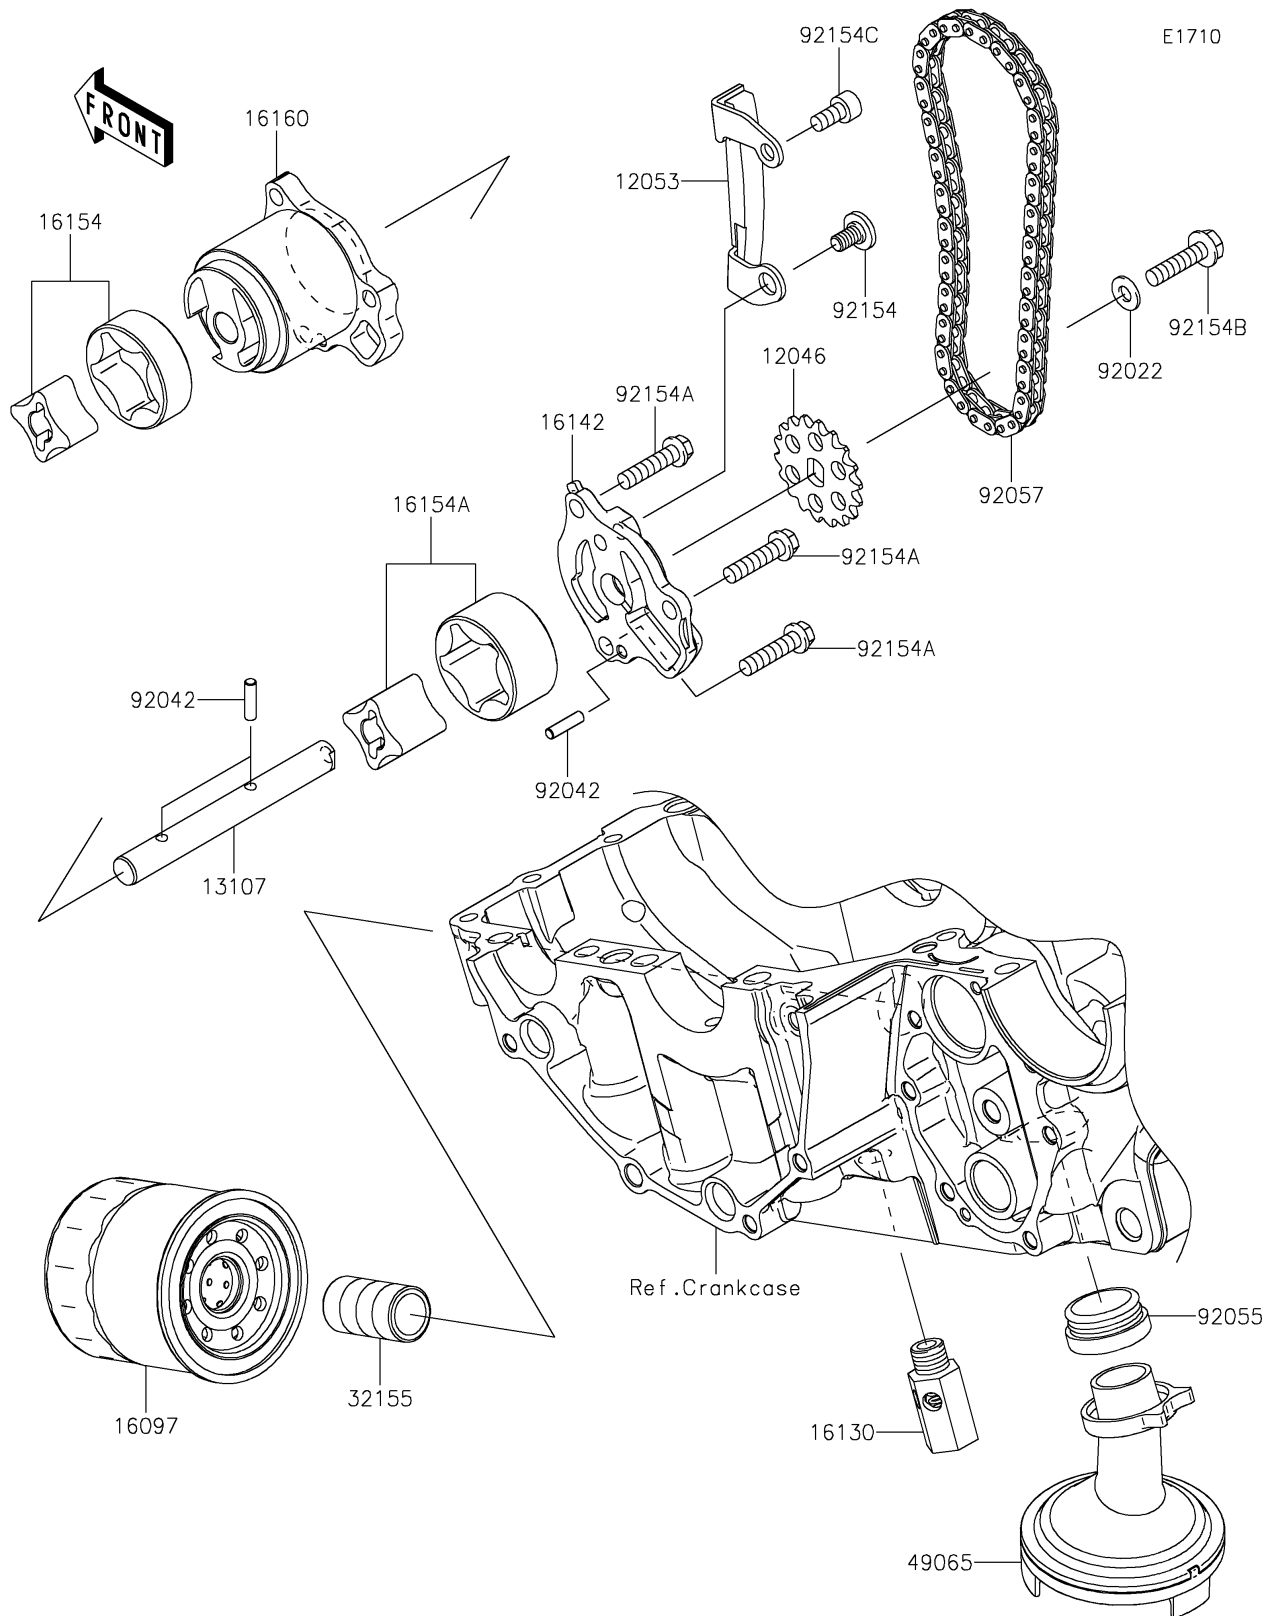

2026 VULCAN® S CAFE ABS

PARTS DIAGRAM

Oil Pump/Oil Filter

2026 VULCAN[®] S CAFE ABS

PARTS LIST

Oil Pump/Oil Filter

ITEM NAME	PART NUMBER	QUANTITY
-----------	-------------	----------
