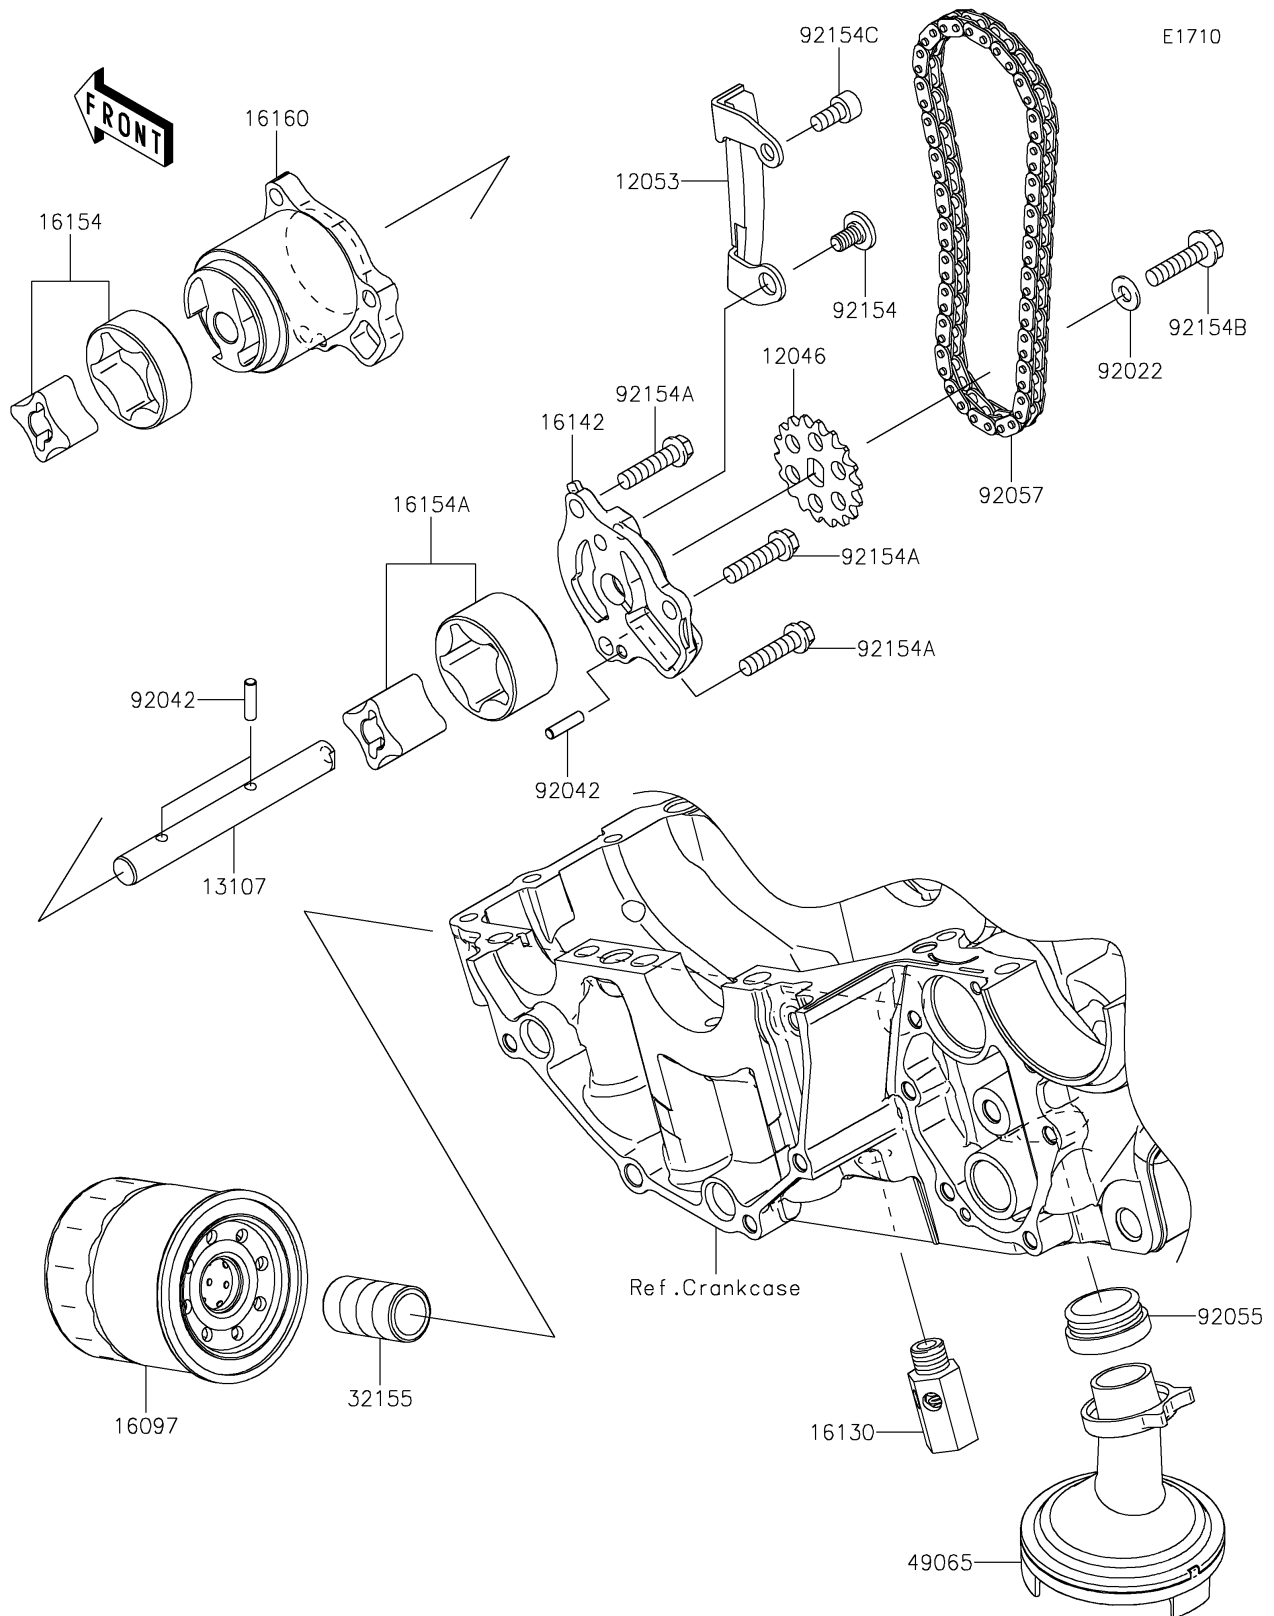

## PARTS DIAGRAM

### Oil Pump/Oil Filter

# 2024 Vulcan S CAFÉ

## PARTS LIST

Oil Pump/Oil Filter

**ITEM NAME**

**PART NUMBER**

**QUANTITY**

---