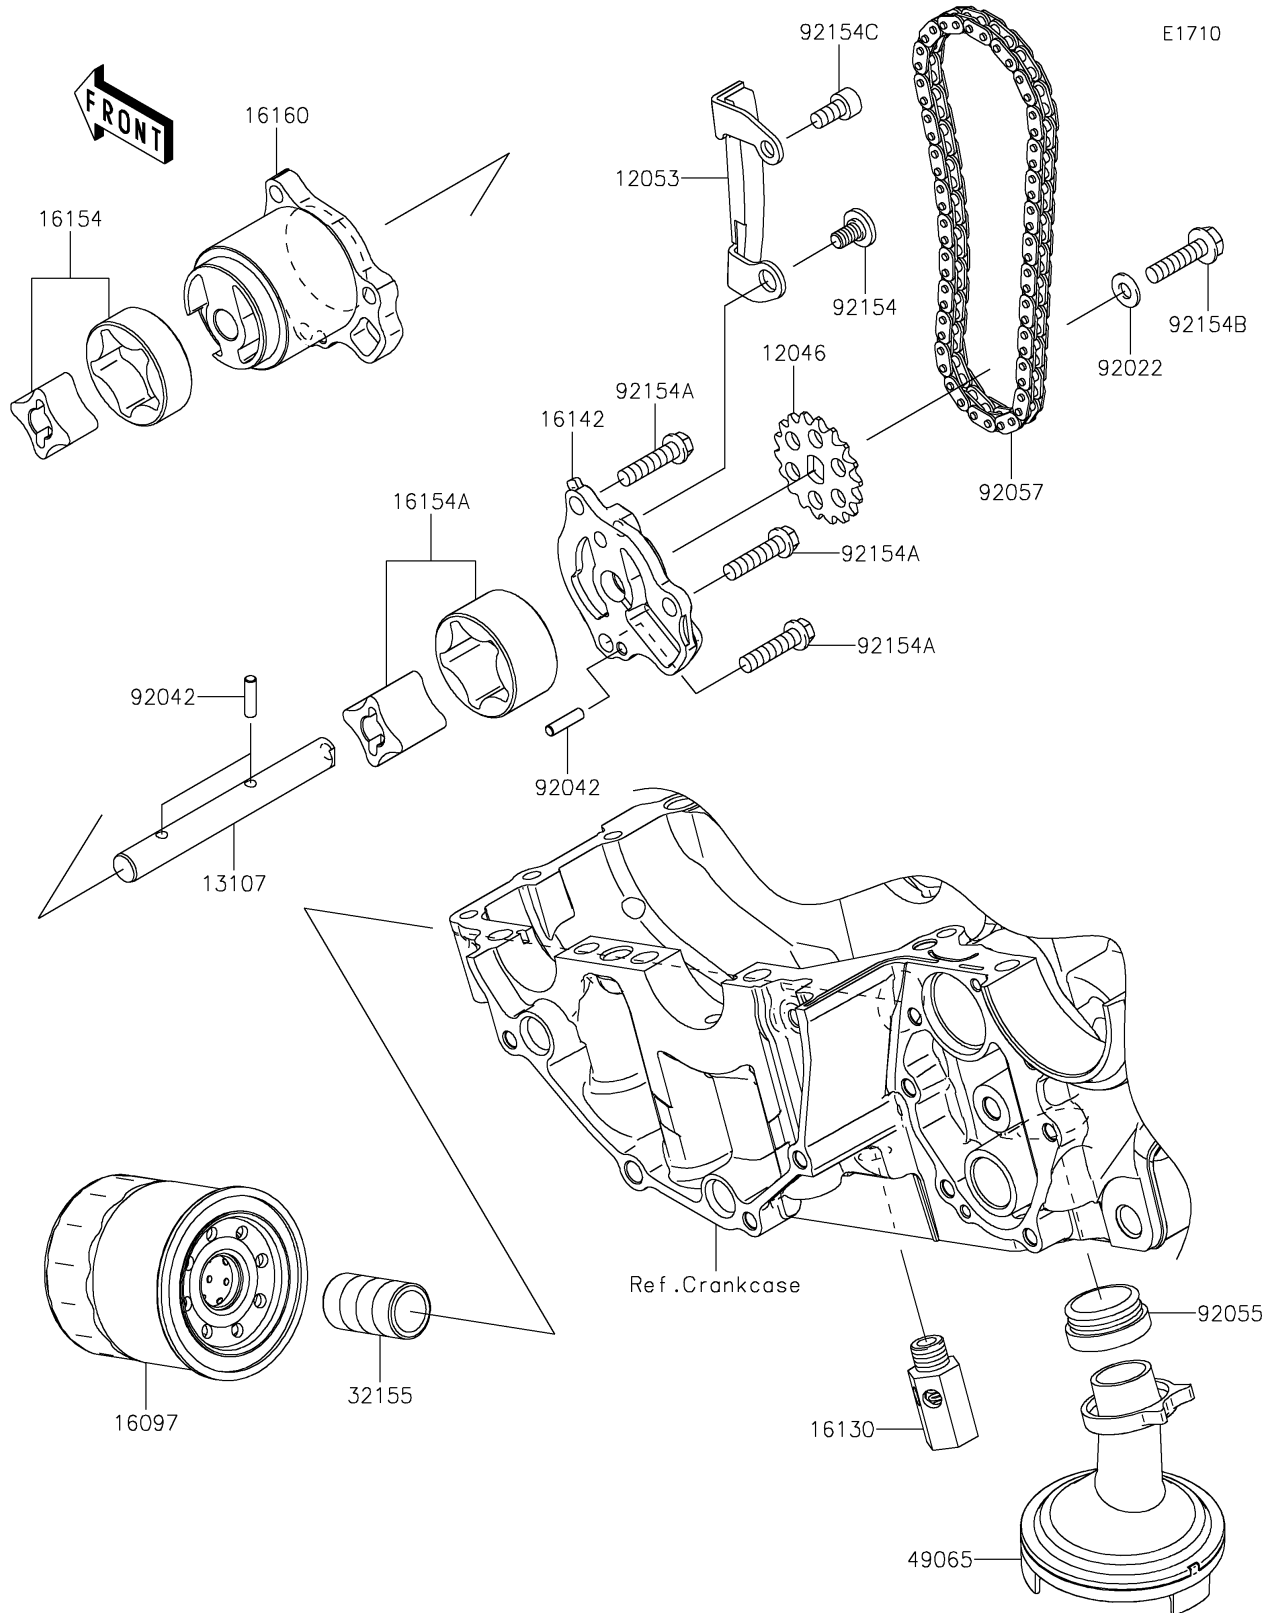

2024 VULCAN® S CAFE ABS

PARTS DIAGRAM

Oil Pump/Oil Filter

2024 VULCAN[®] S CAFE ABS

PARTS LIST

Oil Pump/Oil Filter

ITEM NAME

PART NUMBER

QUANTITY
