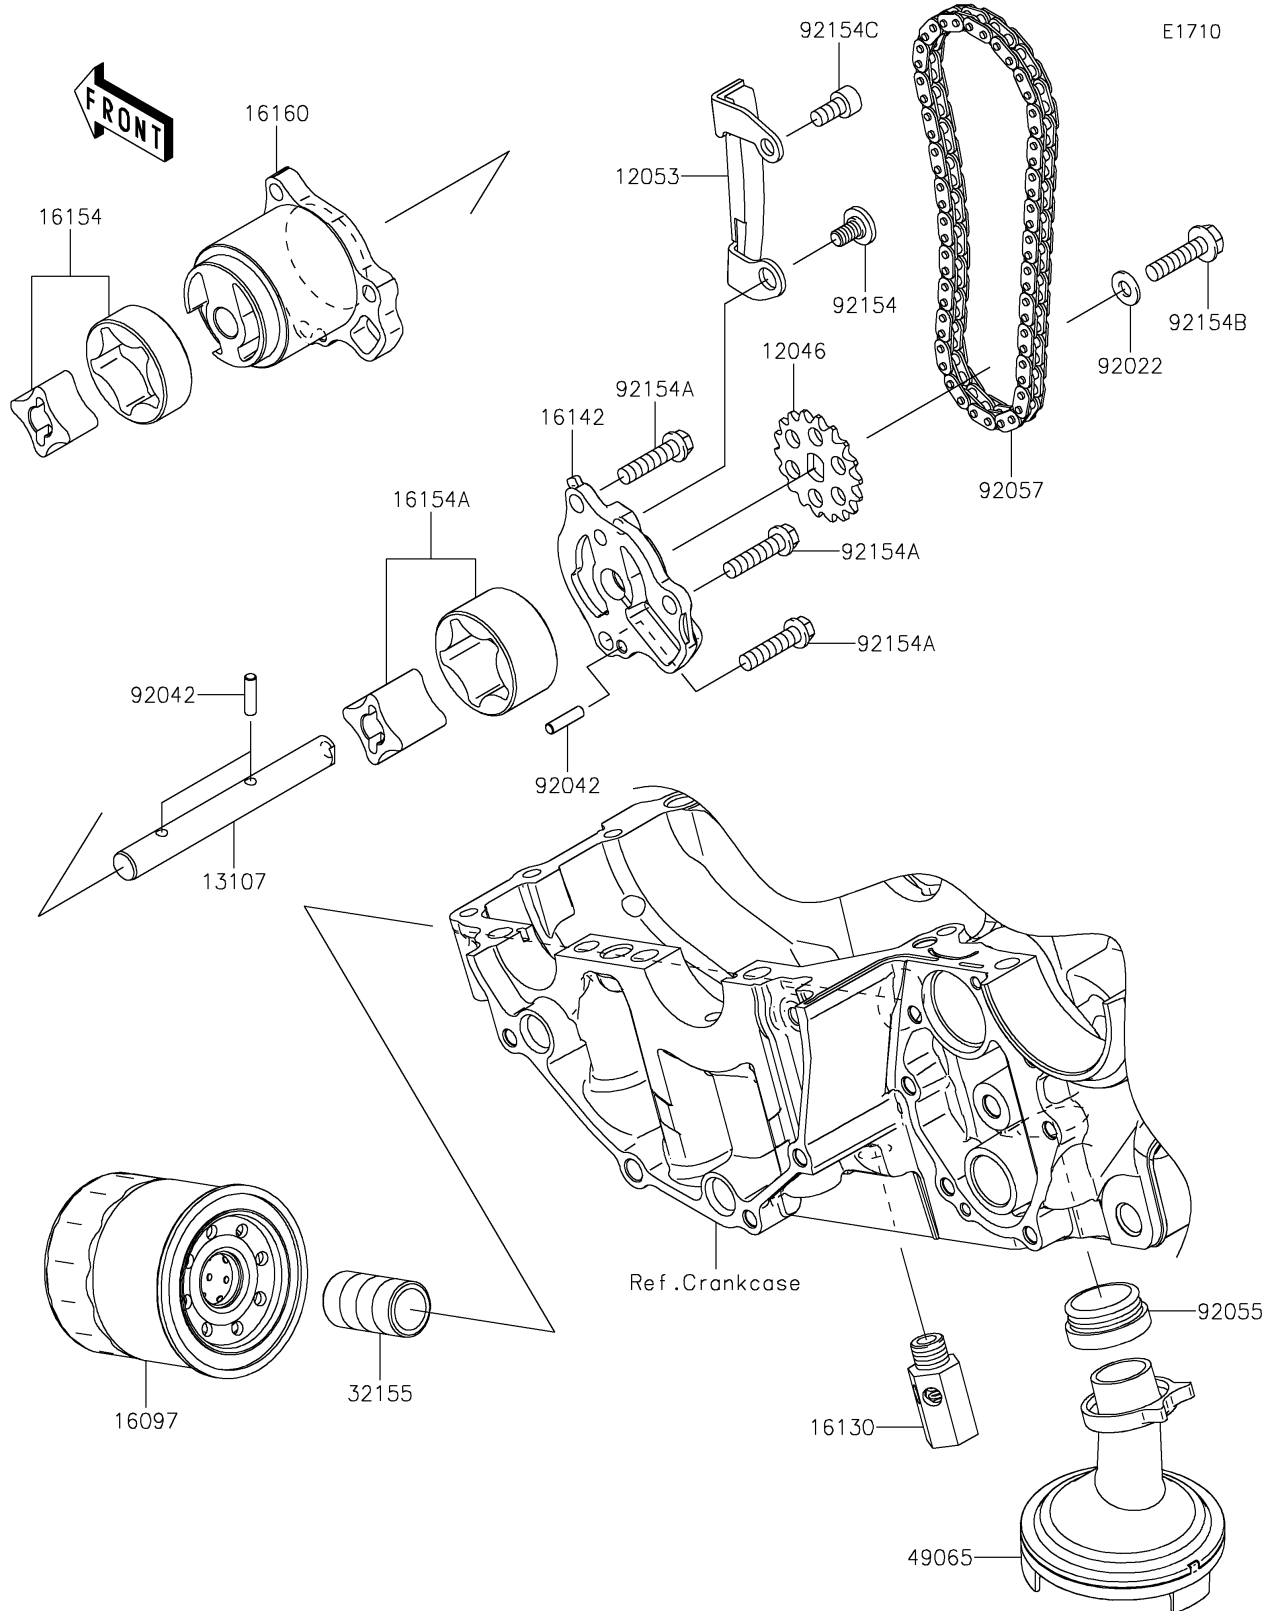

2026 Vulcan S CAFÉ

PARTS DIAGRAM

Oil Pump/Oil Filter

2026 Vulcan S CAFÉ

PARTS LIST

Oil Pump/Oil Filter

ITEM NAME	PART NUMBER	QUANTITY
SPROCKET,18T,BF04M (Ref # 12046)	12046-0040	1
GUIDE-CHAIN (Ref # 12053)	12053-0071	1
SHAFT,OIL PUMP (Ref # 13107)	13107-0772	1
FILTER-ASSY-OIL (Ref # 16097)	16097-0008	1
VALVE-ASSY-RELIEF (Ref # 16130)	16130-0552	1
COVER-PUMP (Ref # 16142)	16142-0712	1
ROTOR-PUMP,L=14 (Ref # 16154)	16154-0037	1
ROTOR-PUMP,40.56X22 (Ref # 16154A)	16154-1115	1
BODY (Ref # 16160)	16160-0110	1
PIPE,OIL FILTER (Ref # 32155)	32155-0029	1
FILTER-OIL (Ref # 49065)	49065-0708	1
WASHER,6X12.8X1.2 (Ref # 92022)	92022-1827	1
PIN,DOWEL,4X15.8 (Ref # 92042)	92042-014	3
RING-O,OIL FILTER (Ref # 92055)	92055-1354	1
CHAIN,DID 215FD-DHA,56LE (Ref # 92057)	92057-0098	1
BOLT,SOCKET,6X11 (Ref # 92154)	92154-0188	1
BOLT,FLANGED,6X25 (Ref # 92154A)	92154-0783	3
BOLT,FLANGED,6X25 (Ref # 92154B)	92154-0811	1
BOLT,SOCKET,6X12 (Ref # 92154C)	92154-0812	1