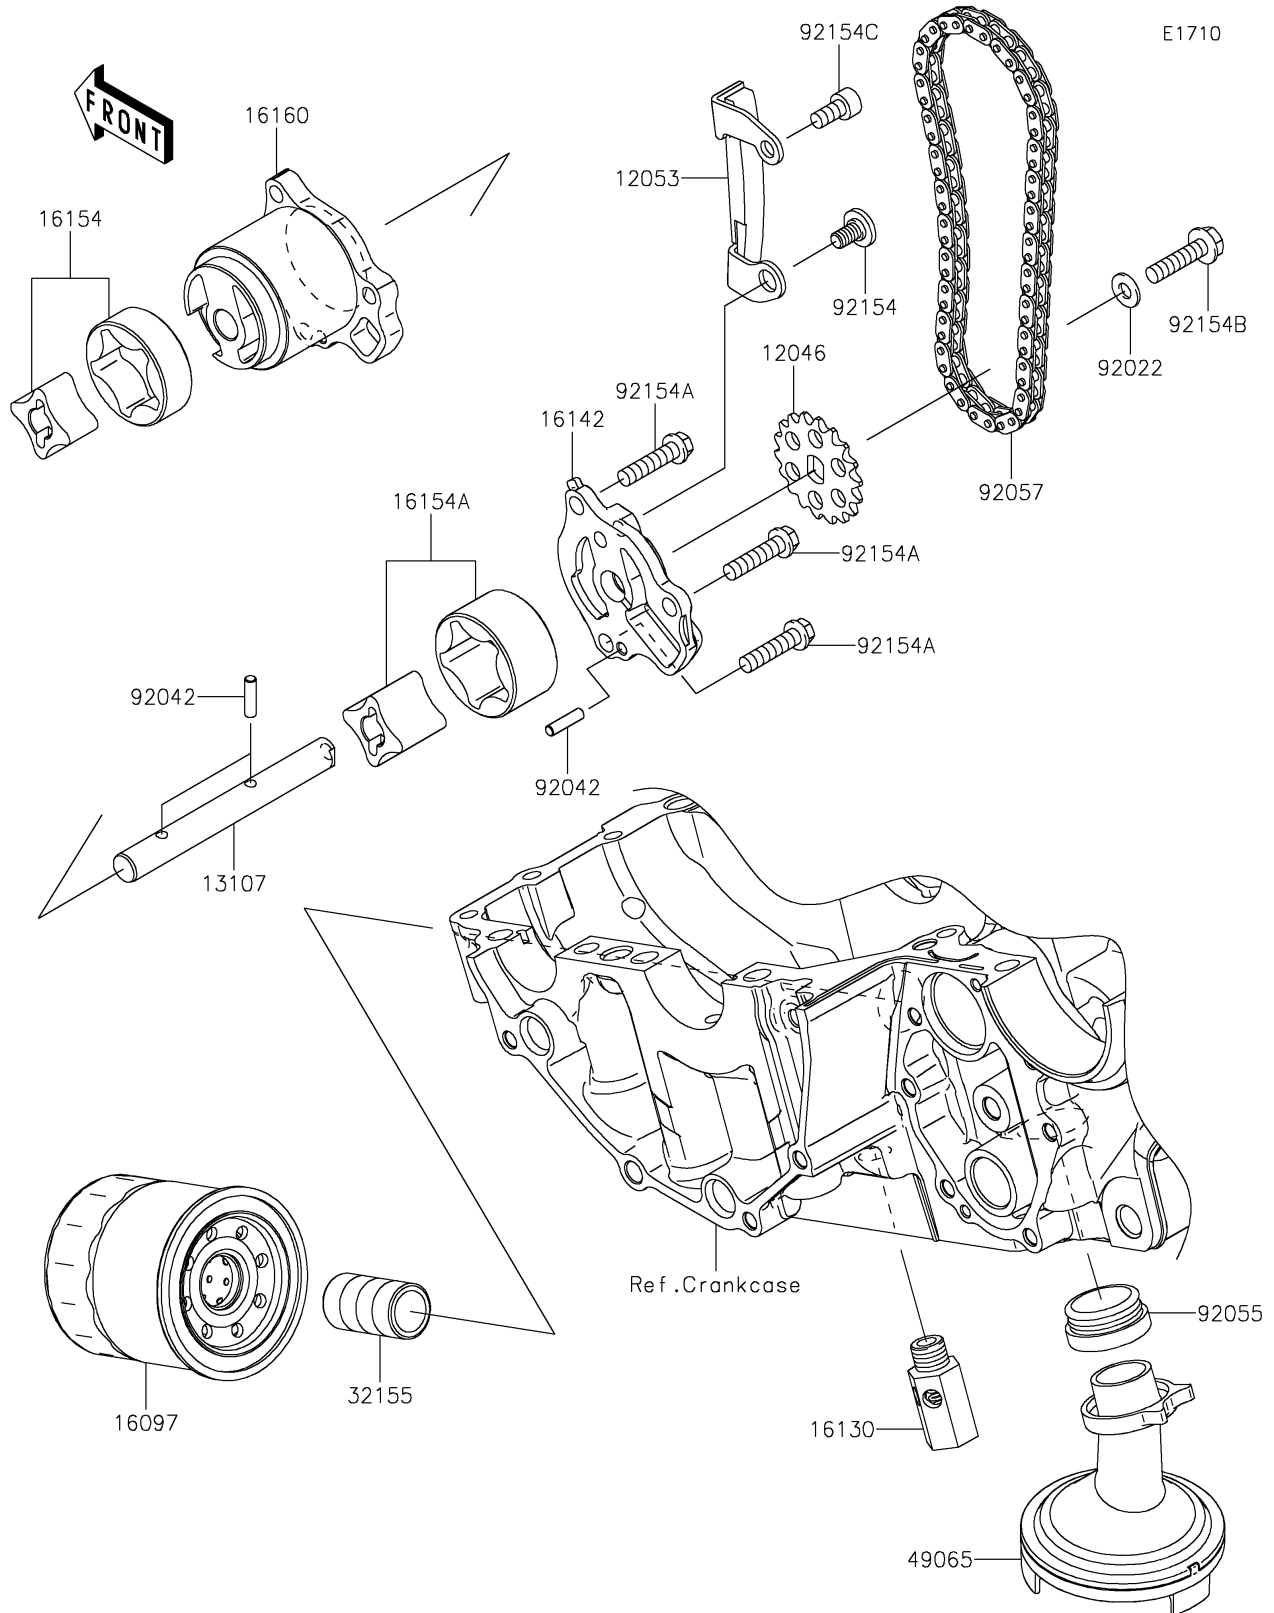

2026 VULCAN® S CAFE ABS

PARTS DIAGRAM

Oil Pump/Oil Filter

2026 VULCAN® S CAFE ABS

PARTS LIST

Oil Pump/Oil Filter

ITEM NAME	PART NUMBER	QUANTITY
SPROCKET,18T,BF04M (Ref # 12046)	12046-0040	1
GUIDE-CHAIN (Ref # 12053)	12053-0071	1
SHAFT,OIL PUMP (Ref # 13107)	13107-0772	1
FILTER-ASSY-OIL (Ref # 16097)	16097-0008	1
VALVE-ASSY-RELIEF (Ref # 16130)	16130-0552	1
COVER-PUMP (Ref # 16142)	16142-0712	1
ROTOR-PUMP,L=14 (Ref # 16154)	16154-0037	1
ROTOR-PUMP,40.56X22 (Ref # 16154A)	16154-1115	1
BODY (Ref # 16160)	16160-0110	1
PIPE,OIL FILTER (Ref # 32155)	32155-0029	1
FILTER-OIL (Ref # 49065)	49065-0708	1
WASHER,6X12.8X1.2 (Ref # 92022)	92022-1827	1
PIN,DOWEL,4X15.8 (Ref # 92042)	92042-014	3
RING-O,OIL FILTER (Ref # 92055)	92055-1354	1
CHAIN,DID 215FD-DHA,56LE (Ref # 92057)	92057-0098	1
BOLT,SOCKET,6X11 (Ref # 92154)	92154-0188	1
BOLT,FLANGED,6X25 (Ref # 92154A)	92154-0783	3
BOLT,FLANGED,6X25 (Ref # 92154B)	92154-0811	1
BOLT,SOCKET,6X12 (Ref # 92154C)	92154-0812	1