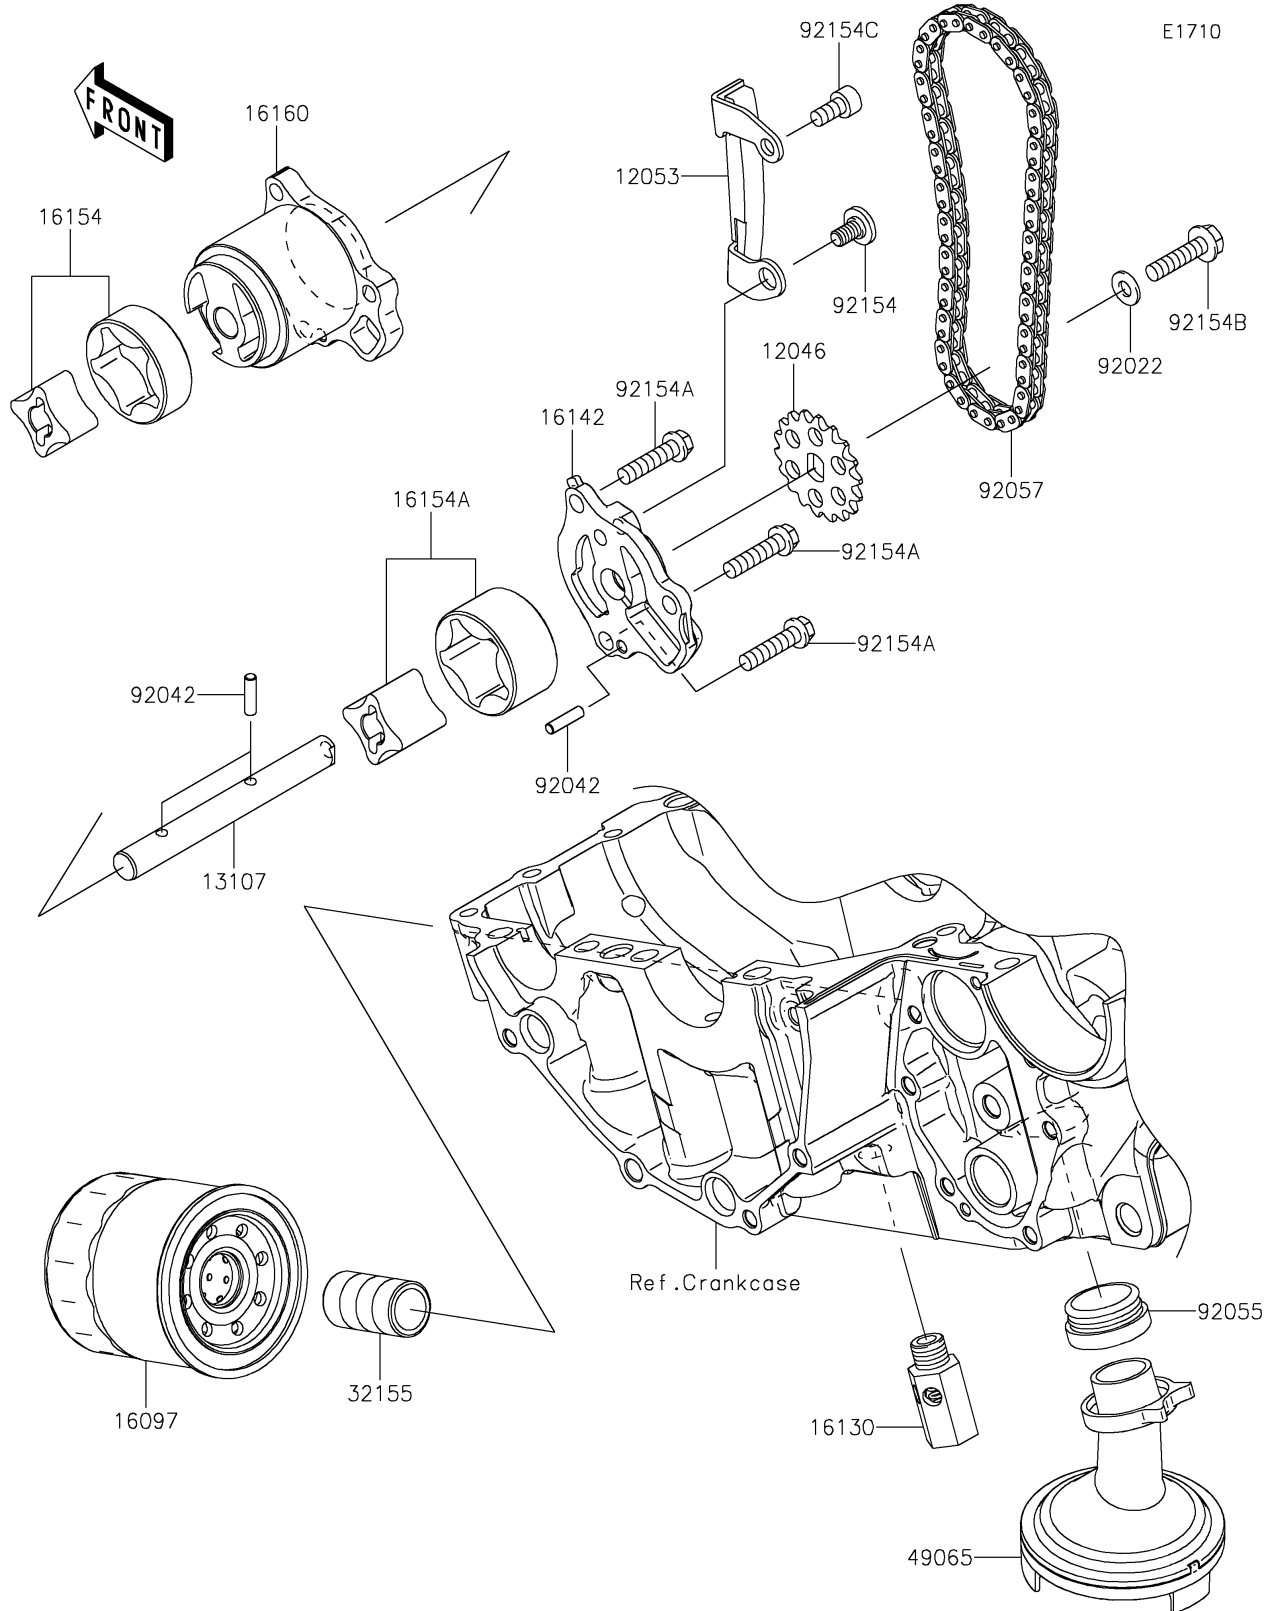

## PARTS DIAGRAM

### Oil Pump/Oil Filter

**Kawasaki**

Let the Good Times Roll®

## PARTS LIST

### Oil Pump/Oil Filter

ITEM NAME	PART NUMBER	QUANTITY
SPROCKET,18T,BF04M (Ref # 12046)	12046-0040	1
GUIDE-CHAIN (Ref # 12053)	12053-0071	1
SHAFT,OIL PUMP (Ref # 13107)	13107-0772	1
FILTER-ASSY-OIL (Ref # 16097)	16097-0008	1
VALVE-ASSY-RELIEF (Ref # 16130)	16130-0552	1
COVER-PUMP (Ref # 16142)	16142-0712	1
ROTOR-PUMP,L=14 (Ref # 16154)	16154-0037	1
ROTOR-PUMP,40.56X22 (Ref # 16154A)	16154-1115	1
BODY (Ref # 16160)	16160-0110	1
PIPE,OIL FILTER (Ref # 32155)	32155-0029	1
FILTER-OIL (Ref # 49065)	49065-0708	1
WASHER,6X12.8X1.2 (Ref # 92022)	92022-1827	1
PIN,DOWEL,4X15.8 (Ref # 92042)	92042-014	3
RING-O,OIL FILTER (Ref # 92055)	92055-1354	1
CHAIN,DID 215FD-DHA,56LE (Ref # 92057)	92057-0098	1
BOLT,SOCKET,6X11 (Ref # 92154)	92154-0188	1
BOLT,FLANGED,6X25 (Ref # 92154A)	92154-0783	3
BOLT,FLANGED,6X25 (Ref # 92154B)	92154-0811	1
BOLT,SOCKET,6X12 (Ref # 92154C)	92154-0812	1