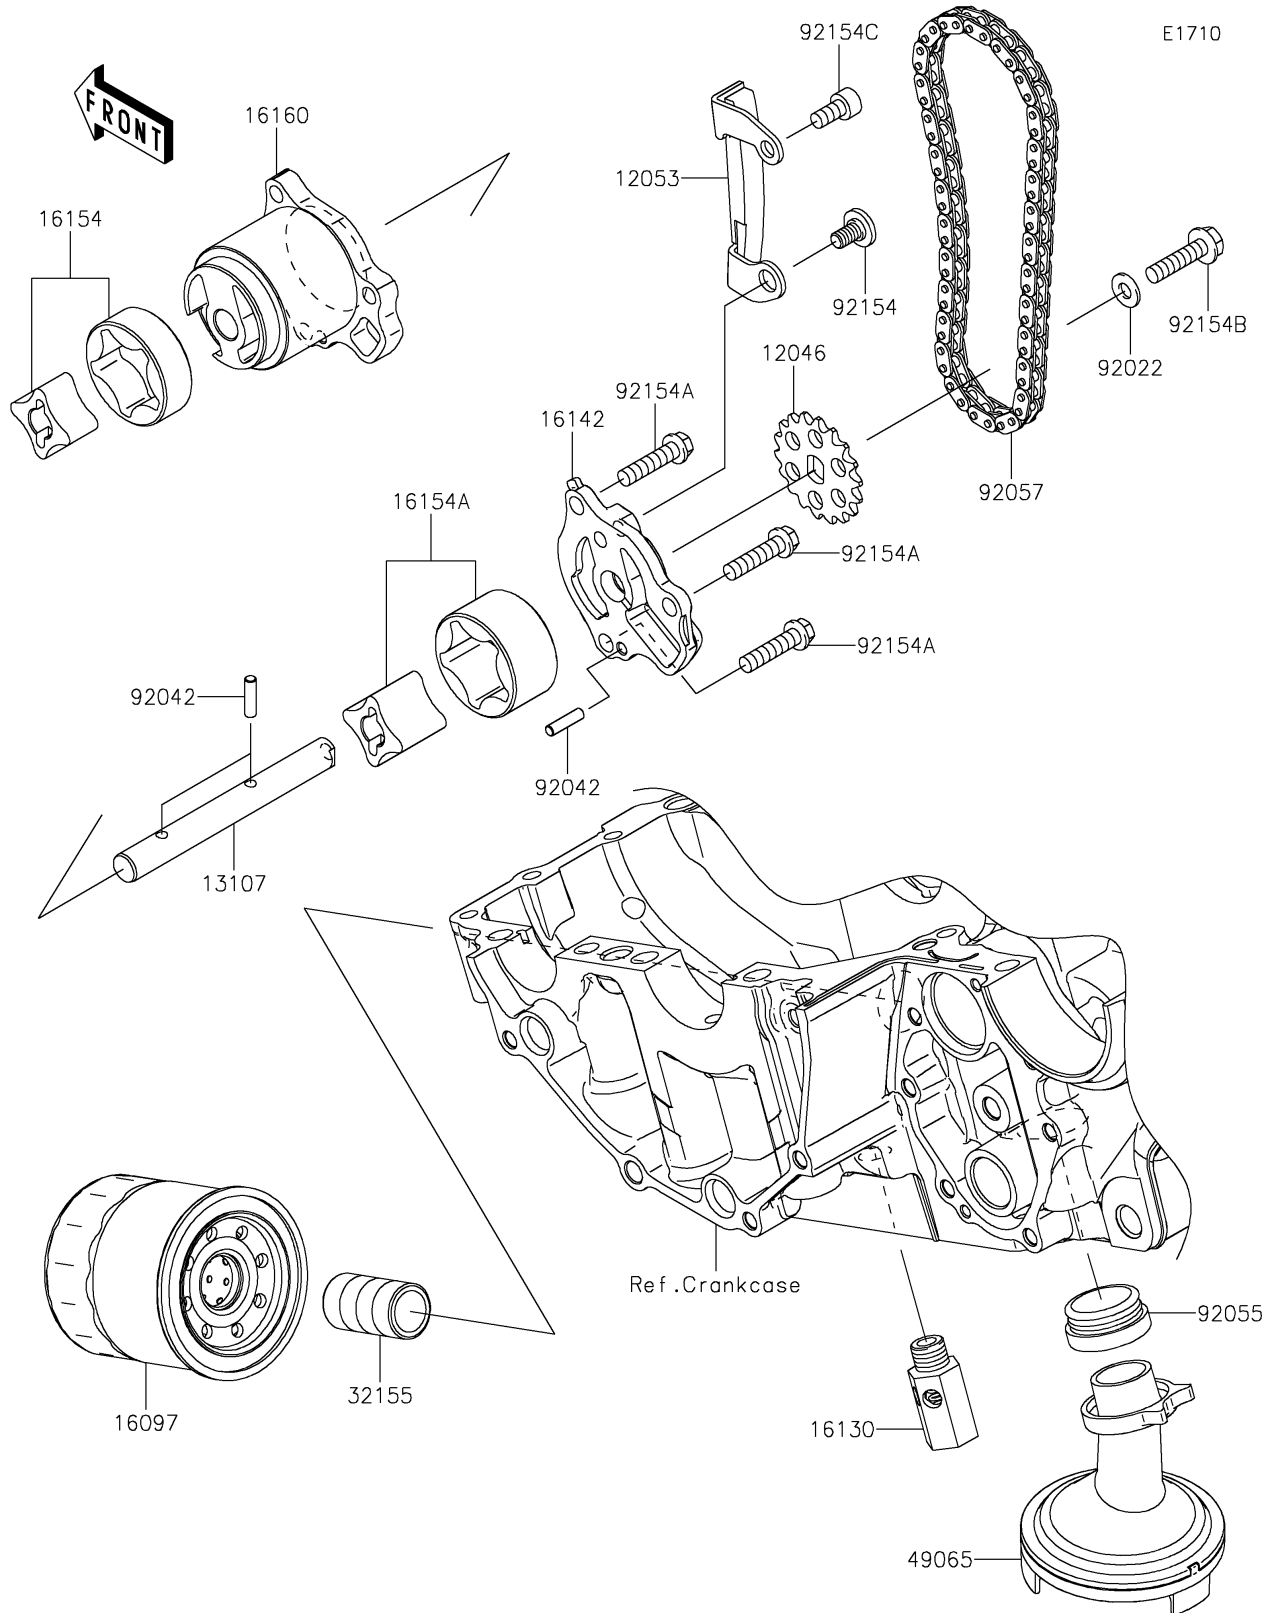

2024 VULCAN® S CAFE ABS

PARTS DIAGRAM

Oil Pump/Oil Filter

2024 VULCAN® S CAFE ABS

PARTS LIST

Oil Pump/Oil Filter

ITEM NAME	PART NUMBER	QUANTITY
SPROCKET,18T,BF04M (Ref # 12046)	12046-0040	1
GUIDE-CHAIN (Ref # 12053)	12053-0071	1
SHAFT,OIL PUMP (Ref # 13107)	13107-0772	1
FILTER-ASSY-OIL (Ref # 16097)	16097-0008	1
VALVE-ASSY-RELIEF (Ref # 16130)	16130-0552	1
COVER-PUMP (Ref # 16142)	16142-0712	1
ROTOR-PUMP,L=14 (Ref # 16154)	16154-0037	1
ROTOR-PUMP,40.56X22 (Ref # 16154A)	16154-1115	1
BODY (Ref # 16160)	16160-0110	1
PIPE,OIL FILTER (Ref # 32155)	32155-0029	1
FILTER-OIL (Ref # 49065)	49065-0708	1
WASHER,6X12.8X1.2 (Ref # 92022)	92022-1827	1
PIN,DOWEL,4X15.8 (Ref # 92042)	92042-014	3
RING-O,OIL FILTER (Ref # 92055)	92055-1354	1
CHAIN,DID 215FD-DHA,56LE (Ref # 92057)	92057-0098	1
BOLT,SOCKET,6X11 (Ref # 92154)	92154-0188	1
BOLT,FLANGED,6X25 (Ref # 92154A)	92154-0783	3
BOLT,FLANGED,6X25 (Ref # 92154B)	92154-0811	1
BOLT,SOCKET,6X12 (Ref # 92154C)	92154-0812	1