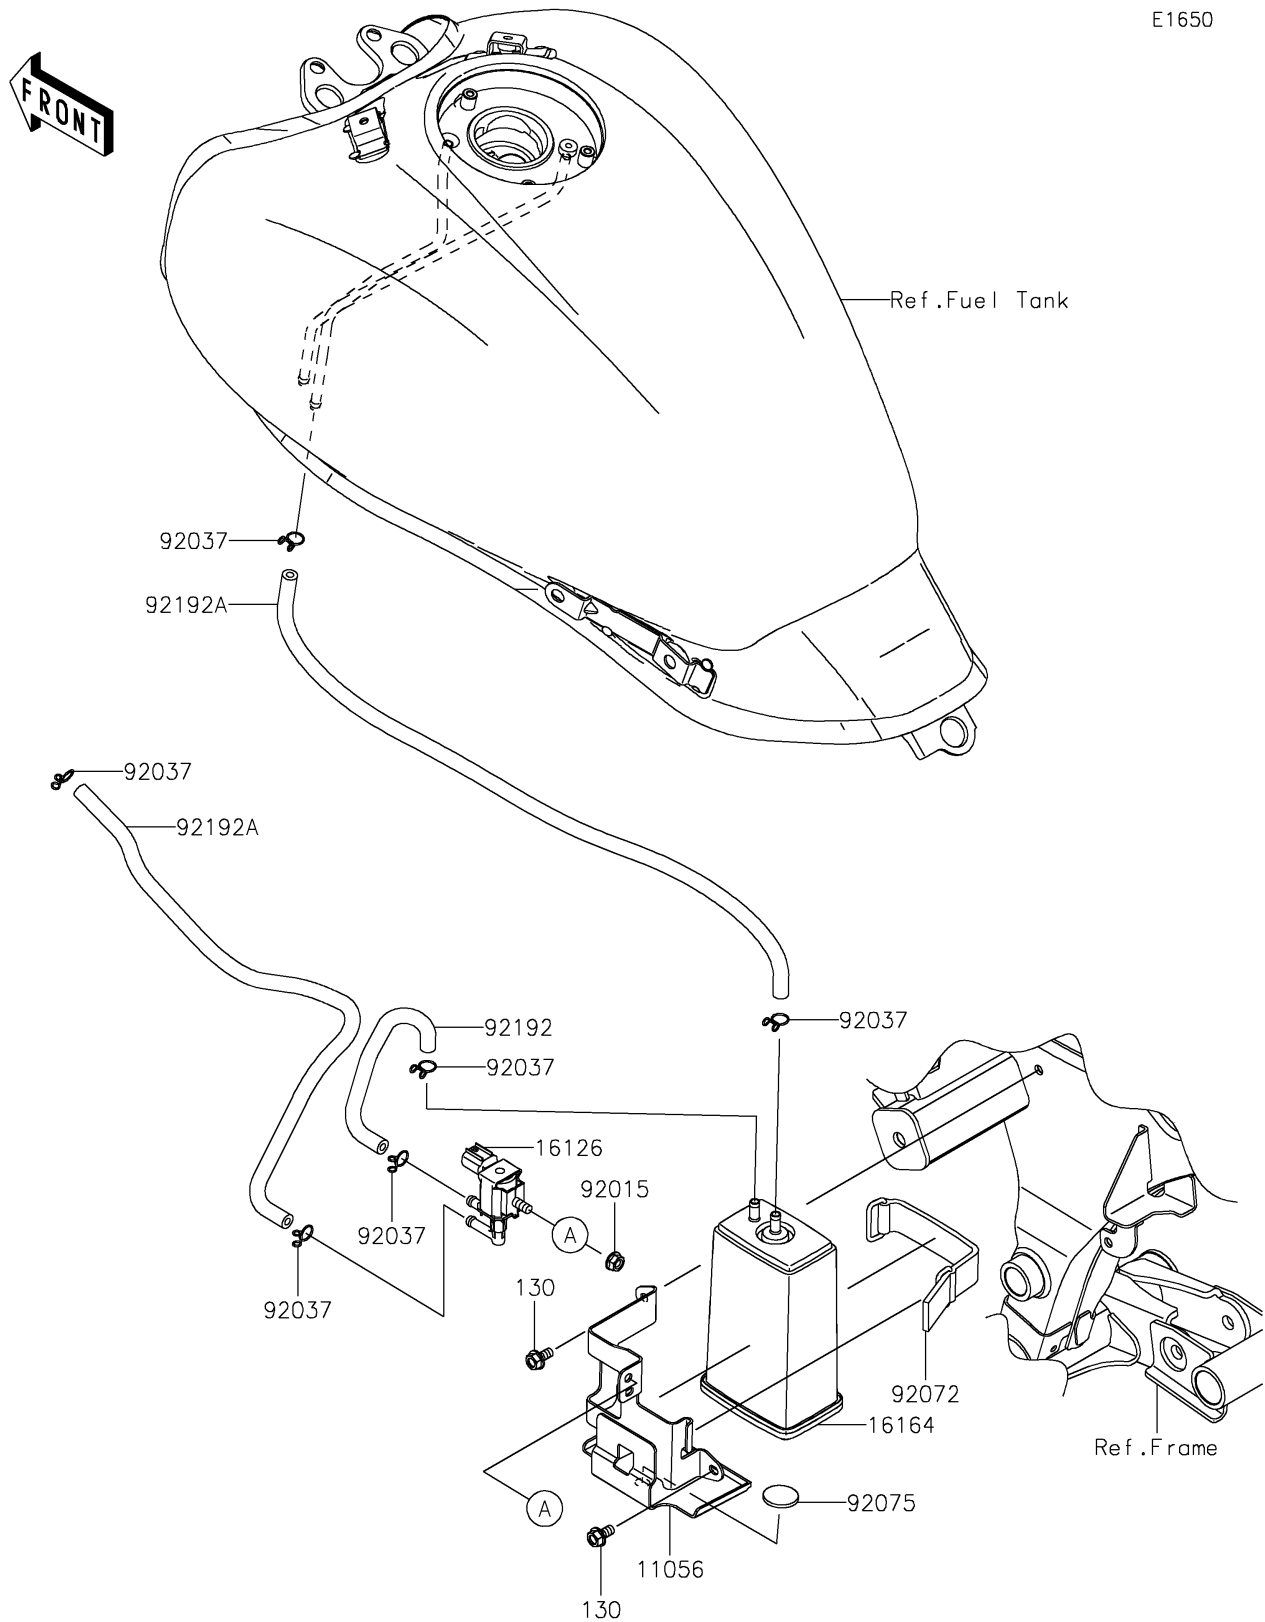

2024 Vulcan S CAFÉ

PARTS DIAGRAM

Fuel Evaporative System(CA)

E1650

2024 Vulcan S CAFÉ

PARTS LIST

Fuel Evaporative System(CA)

ITEM NAME

PART NUMBER

QUANTITY
