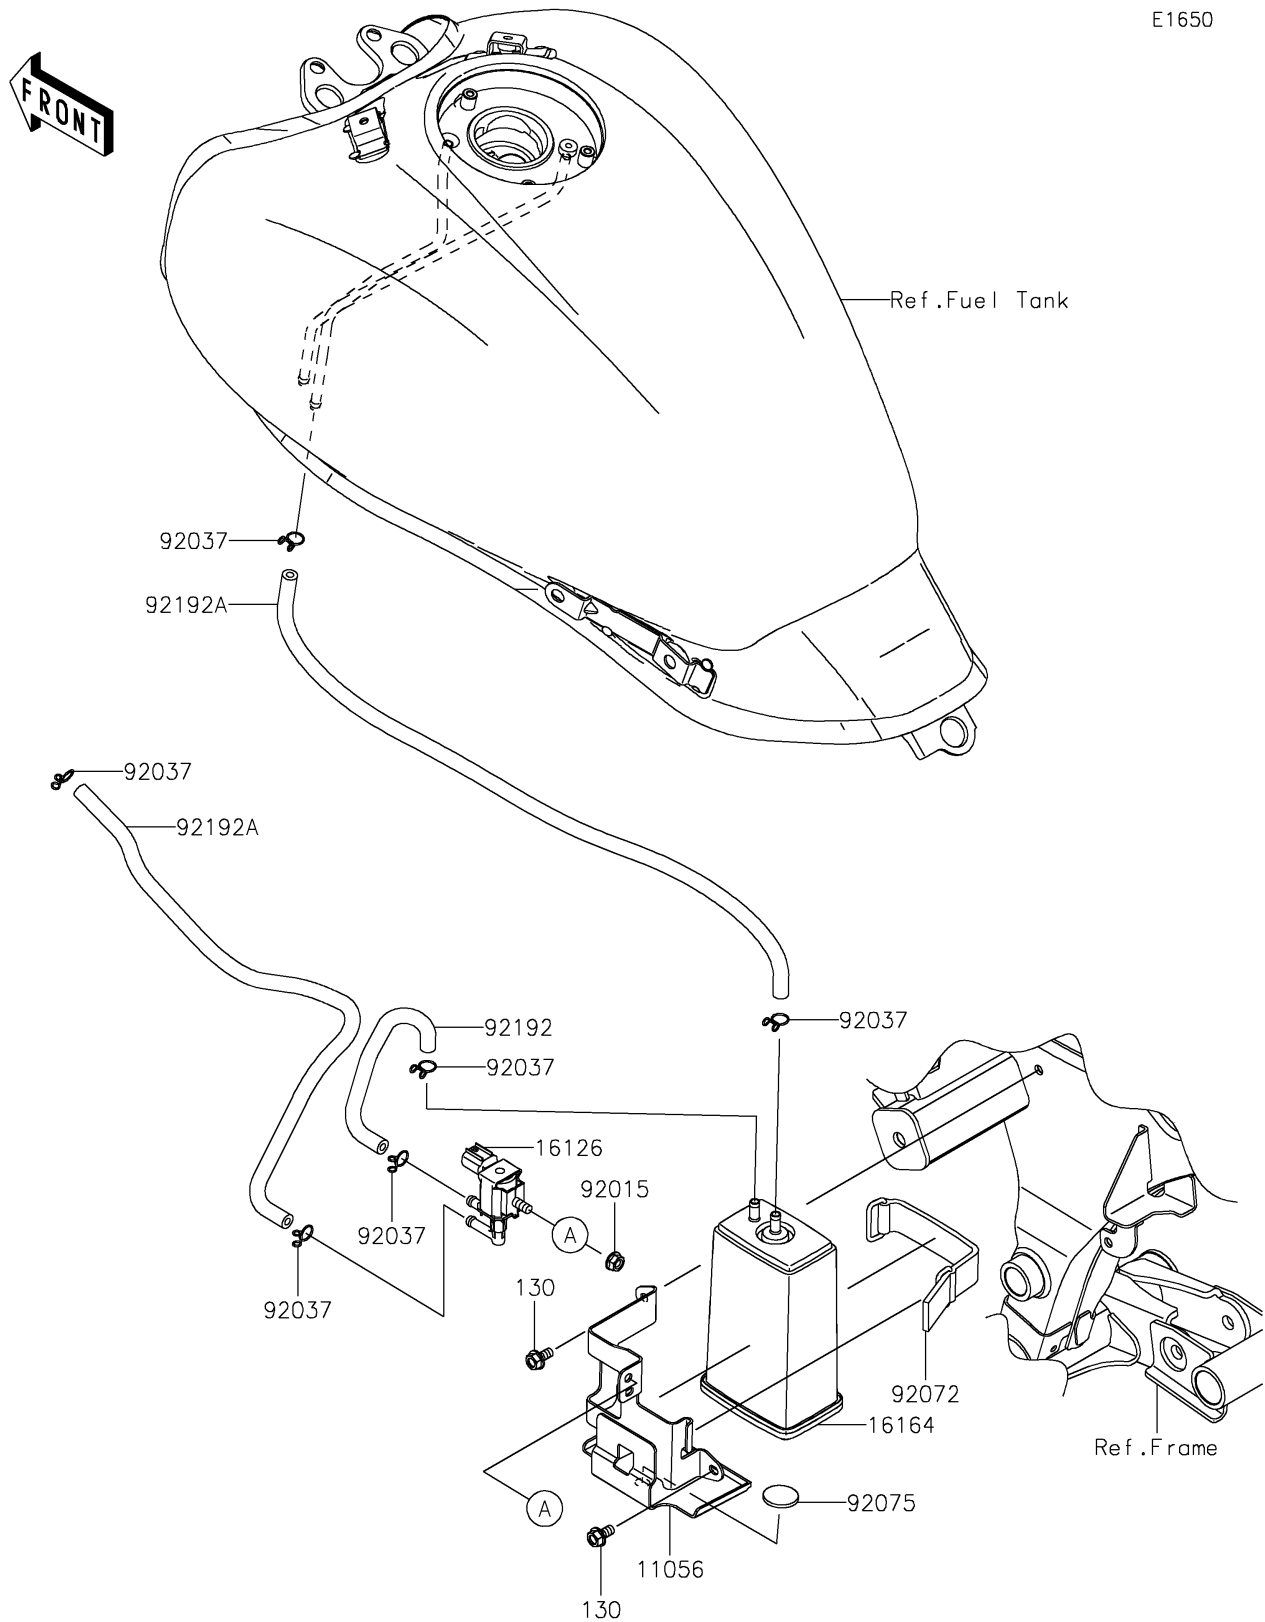

2024 VULCAN® S CAFE ABS

PARTS DIAGRAM

Fuel Evaporative System(CA)

E1650

2024 VULCAN[®] S CAFE ABS

PARTS LIST

Fuel Evaporative System(CA)

ITEM NAME

PART NUMBER

QUANTITY
