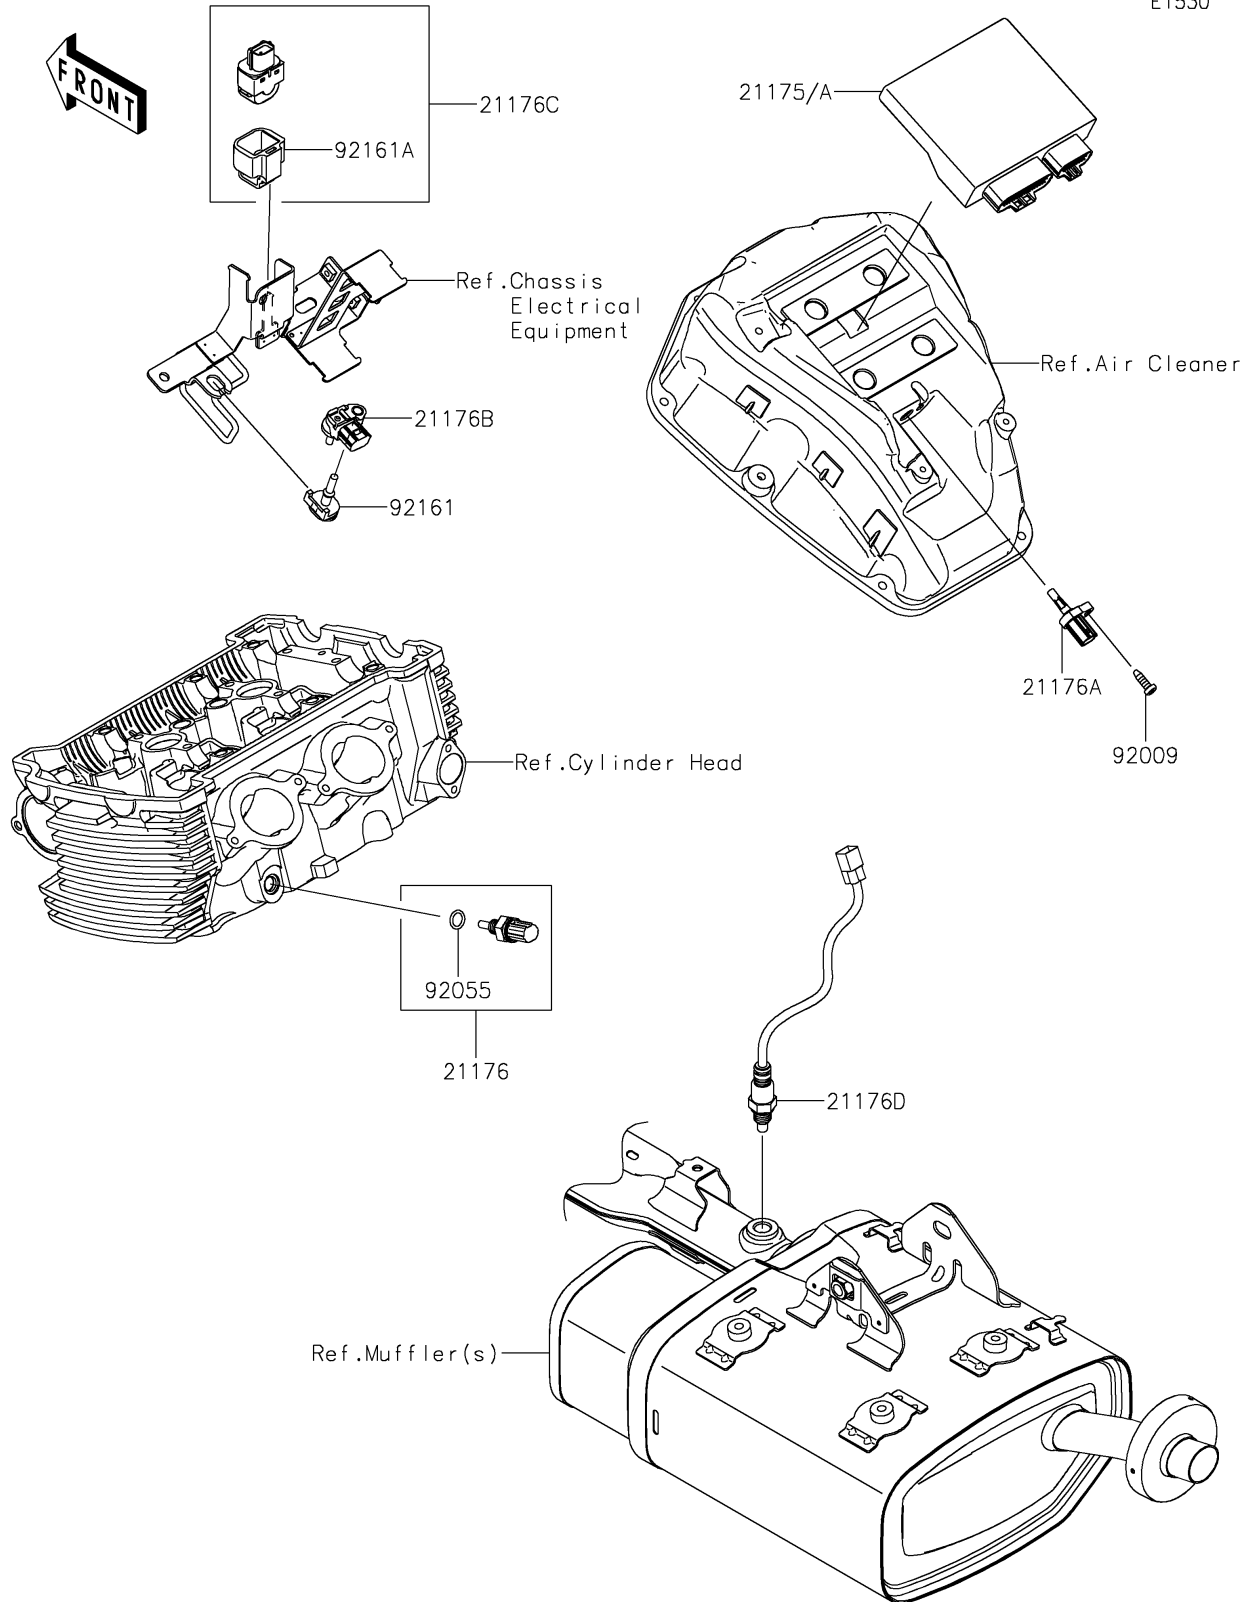

2024 Vulcan S CAFÉ

PARTS DIAGRAM

Fuel Injection

E1530

2024 Vulcan S CAFÉ

PARTS LIST

Fuel Injection

ITEM NAME

PART NUMBER

QUANTITY
