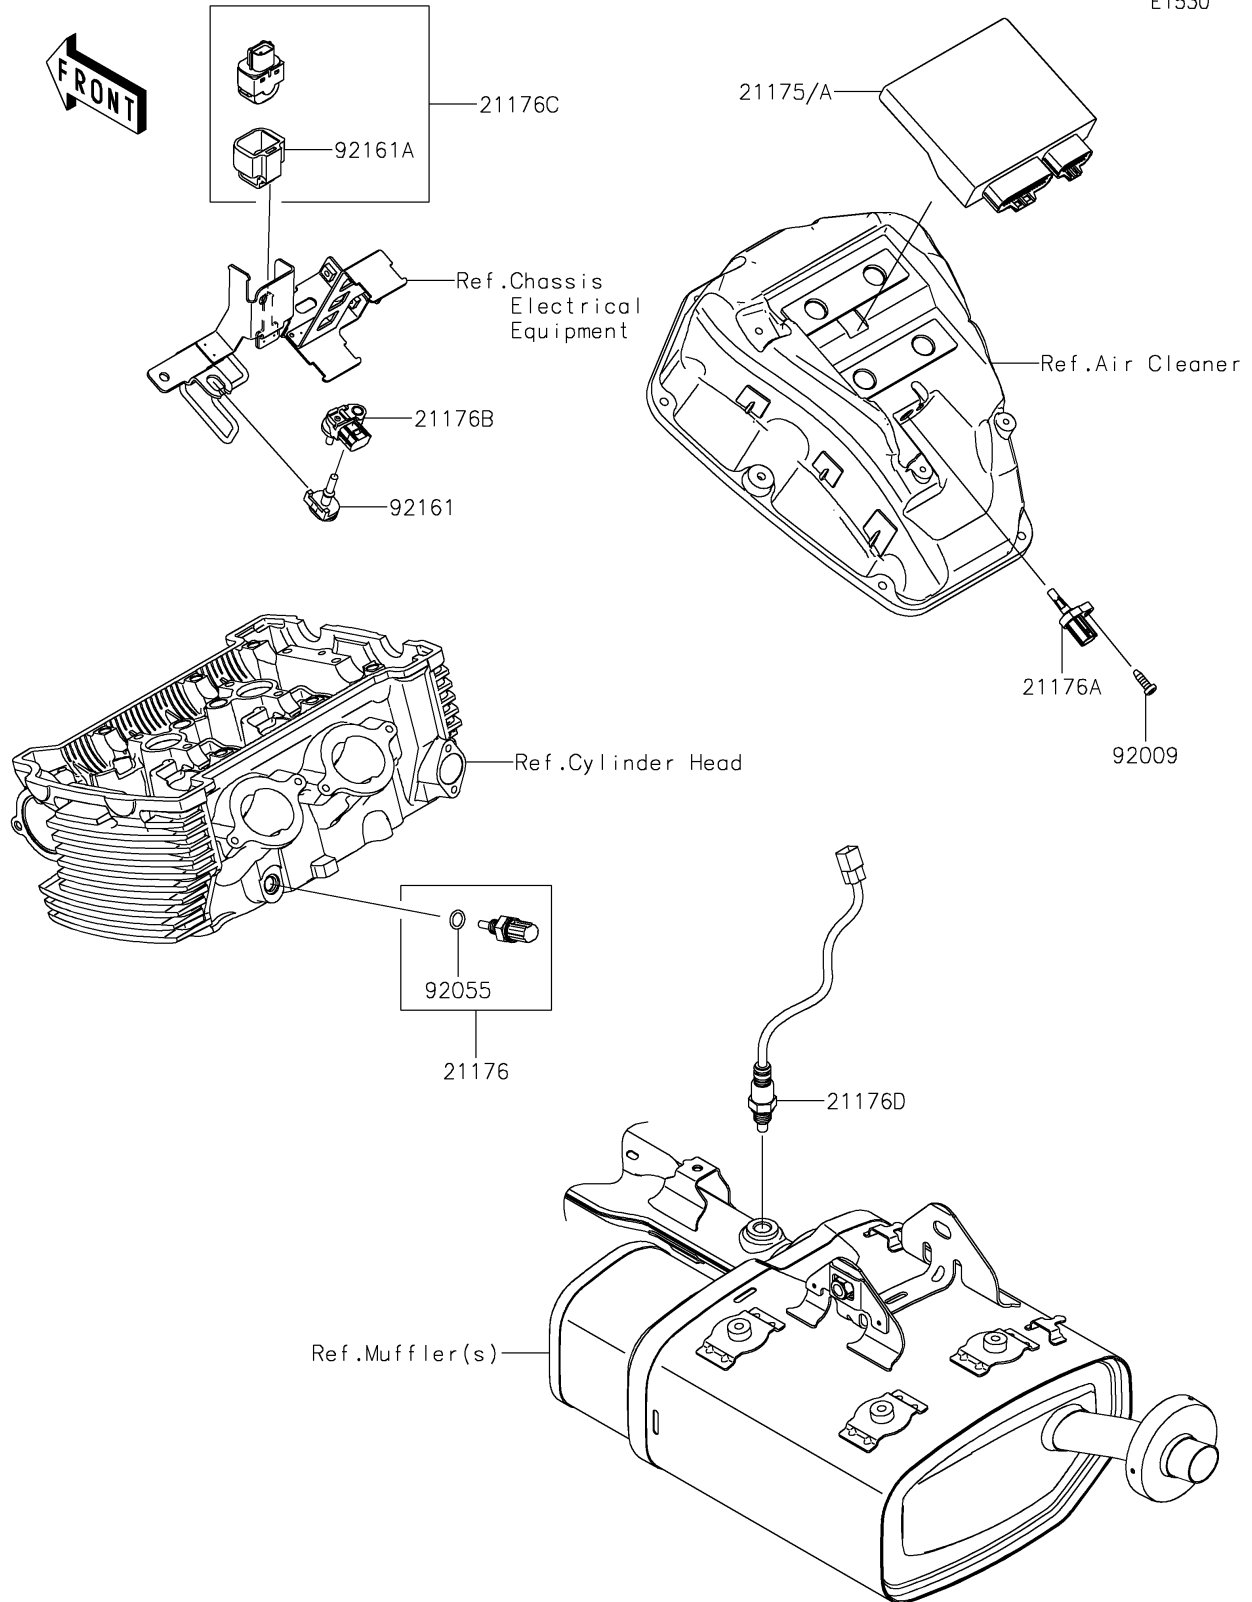

2024 VULCAN® S CAFE ABS

PARTS DIAGRAM

Fuel Injection

E1530

2024 VULCAN® S CAFE ABS

PARTS LIST Fuel Injection

ITEM NAME	PART NUMBER	QUANTITY
-----------	-------------	----------
