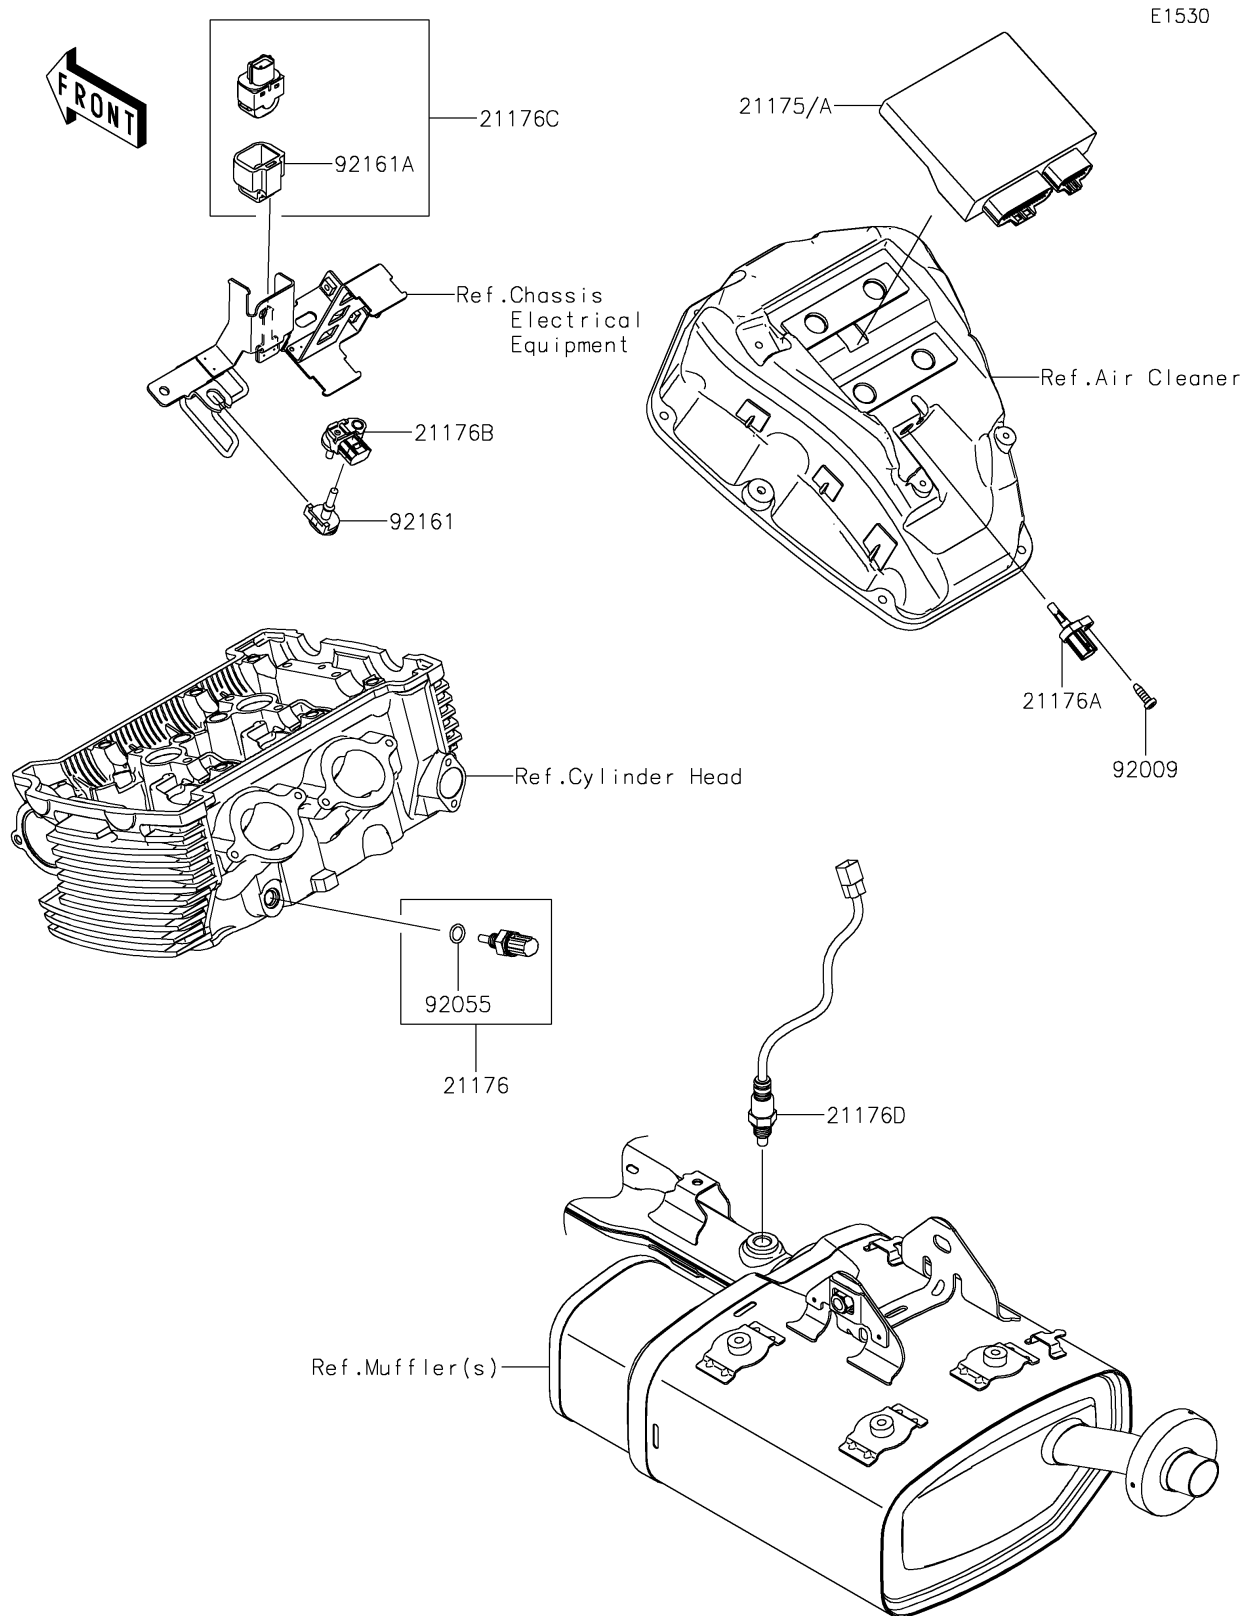

2026 Vulcan S CAFÉ

PARTS DIAGRAM

Fuel Injection

2026 Vulcan S CAFÉ

PARTS LIST

Fuel Injection

ITEM NAME	PART NUMBER	QUANTITY
CONTROL UNIT-ELECTRONIC (Ref # 21175)	21175-1196	1
CONTROL UNIT-ELECTRONIC (Ref # 21175A)	21175-1197	1
SENSOR,WATER TEMP (Ref # 21176)	21176-0009	1
SENSOR,AIR TEMPERATURE (Ref # 21176A)	21176-0048	1
SENSOR,PRESSURE (Ref # 21176B)	21176-0111	1
SENSOR,VEHICLE-DOWN (Ref # 21176C)	21176-0704	1
SENSOR,OXYGEN (Ref # 21176D)	21176-0775	1
SCREW,TAPPING,5X16 (Ref # 92009)	92009-1984	1
RING-O,9.5X1.9 (Ref # 92055)	92055-0016	1
DAMPER (Ref # 92161)	92161-0673	1
DAMPER (Ref # 92161A)	92161-0951	1