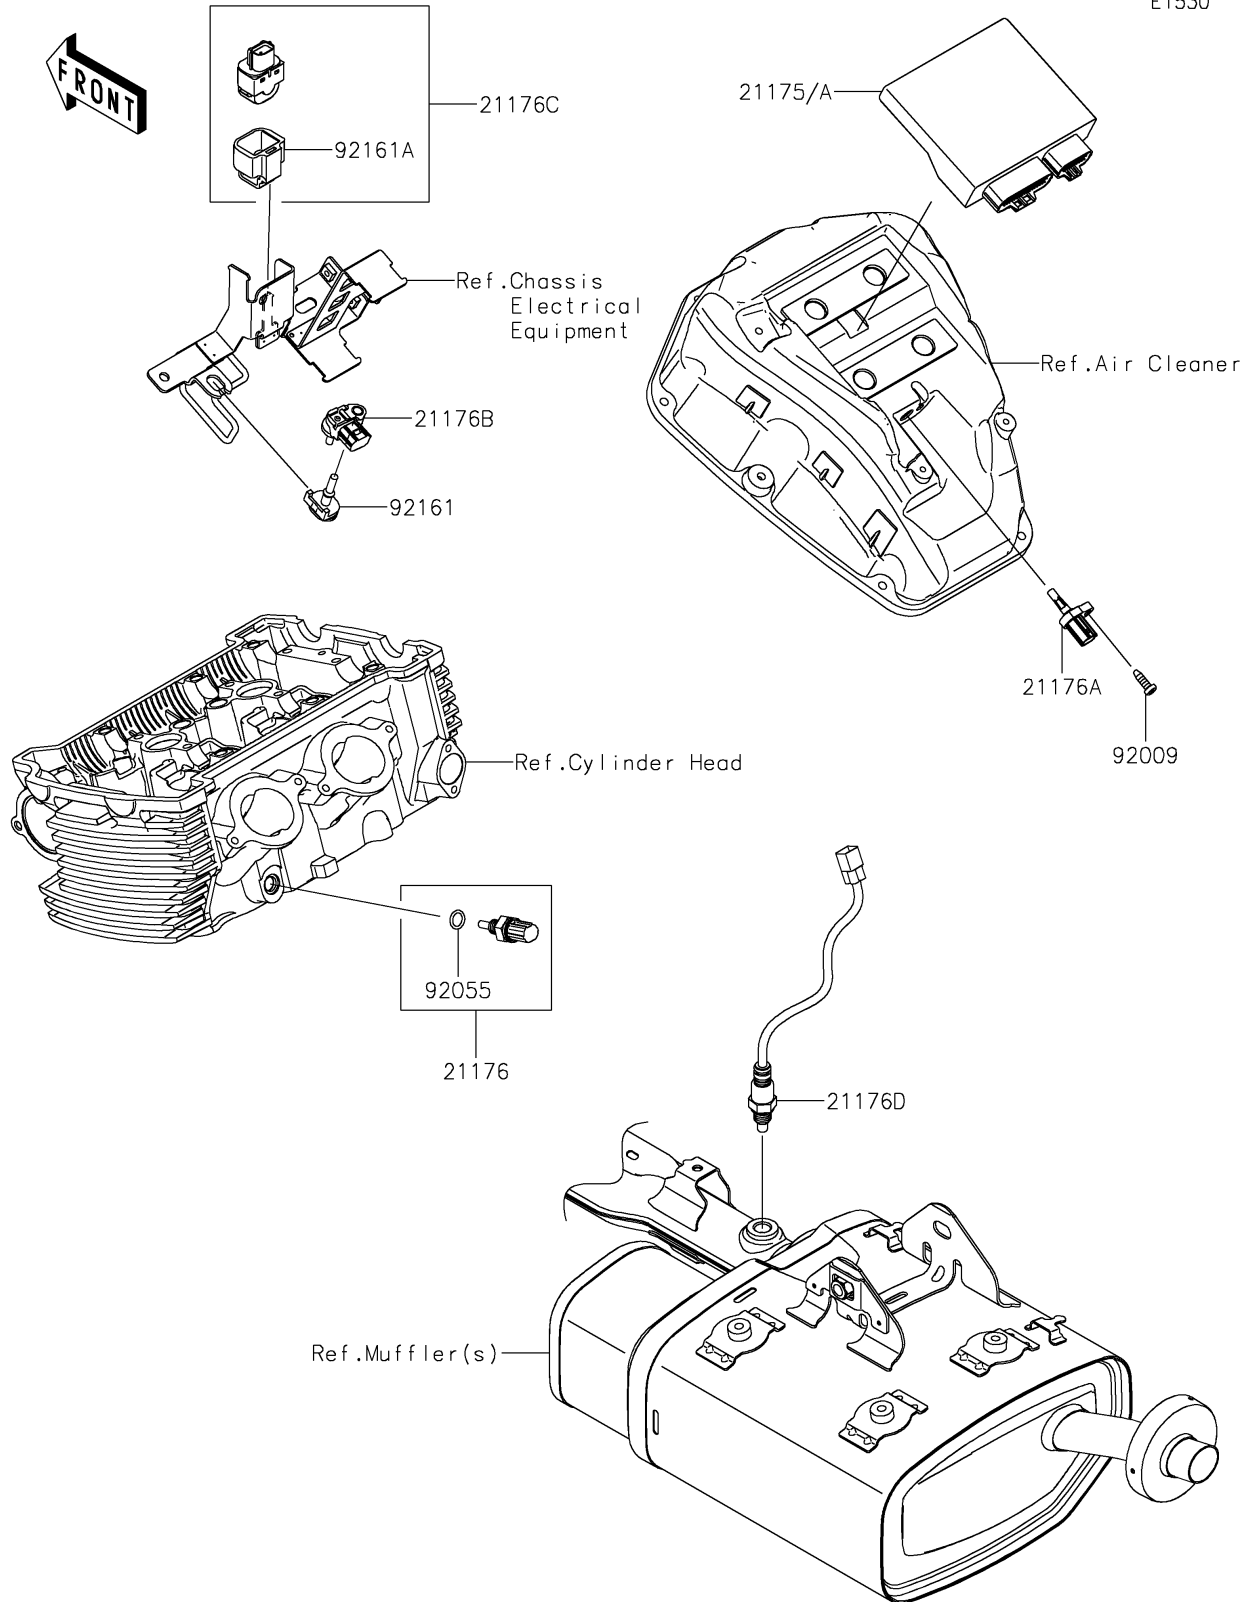

## PARTS DIAGRAM

### Fuel Injection

E1530

## PARTS LIST

### Fuel Injection

ITEM NAME	PART NUMBER	QUANTITY
CONTROL UNIT-ELECTRONIC (Ref # 21175)	21175-1196	1
CONTROL UNIT-ELECTRONIC (Ref # 21175A)	21175-1197	1
SENSOR,WATER TEMP (Ref # 21176)	21176-0009	1
SENSOR,AIR TEMPERATURE (Ref # 21176A)	21176-0048	1
SENSOR,PRESSURE (Ref # 21176B)	21176-0111	1
SENSOR,VEHICLE-DOWN (Ref # 21176C)	21176-0704	1
SENSOR,OXYGEN (Ref # 21176D)	21176-0775	1
SCREW,TAPPING,5X16 (Ref # 92009)	92009-1984	1
RING-O,9.5X1.9 (Ref # 92055)	92055-0016	1
DAMPER (Ref # 92161)	92161-0673	1
DAMPER (Ref # 92161A)	92161-0951	1