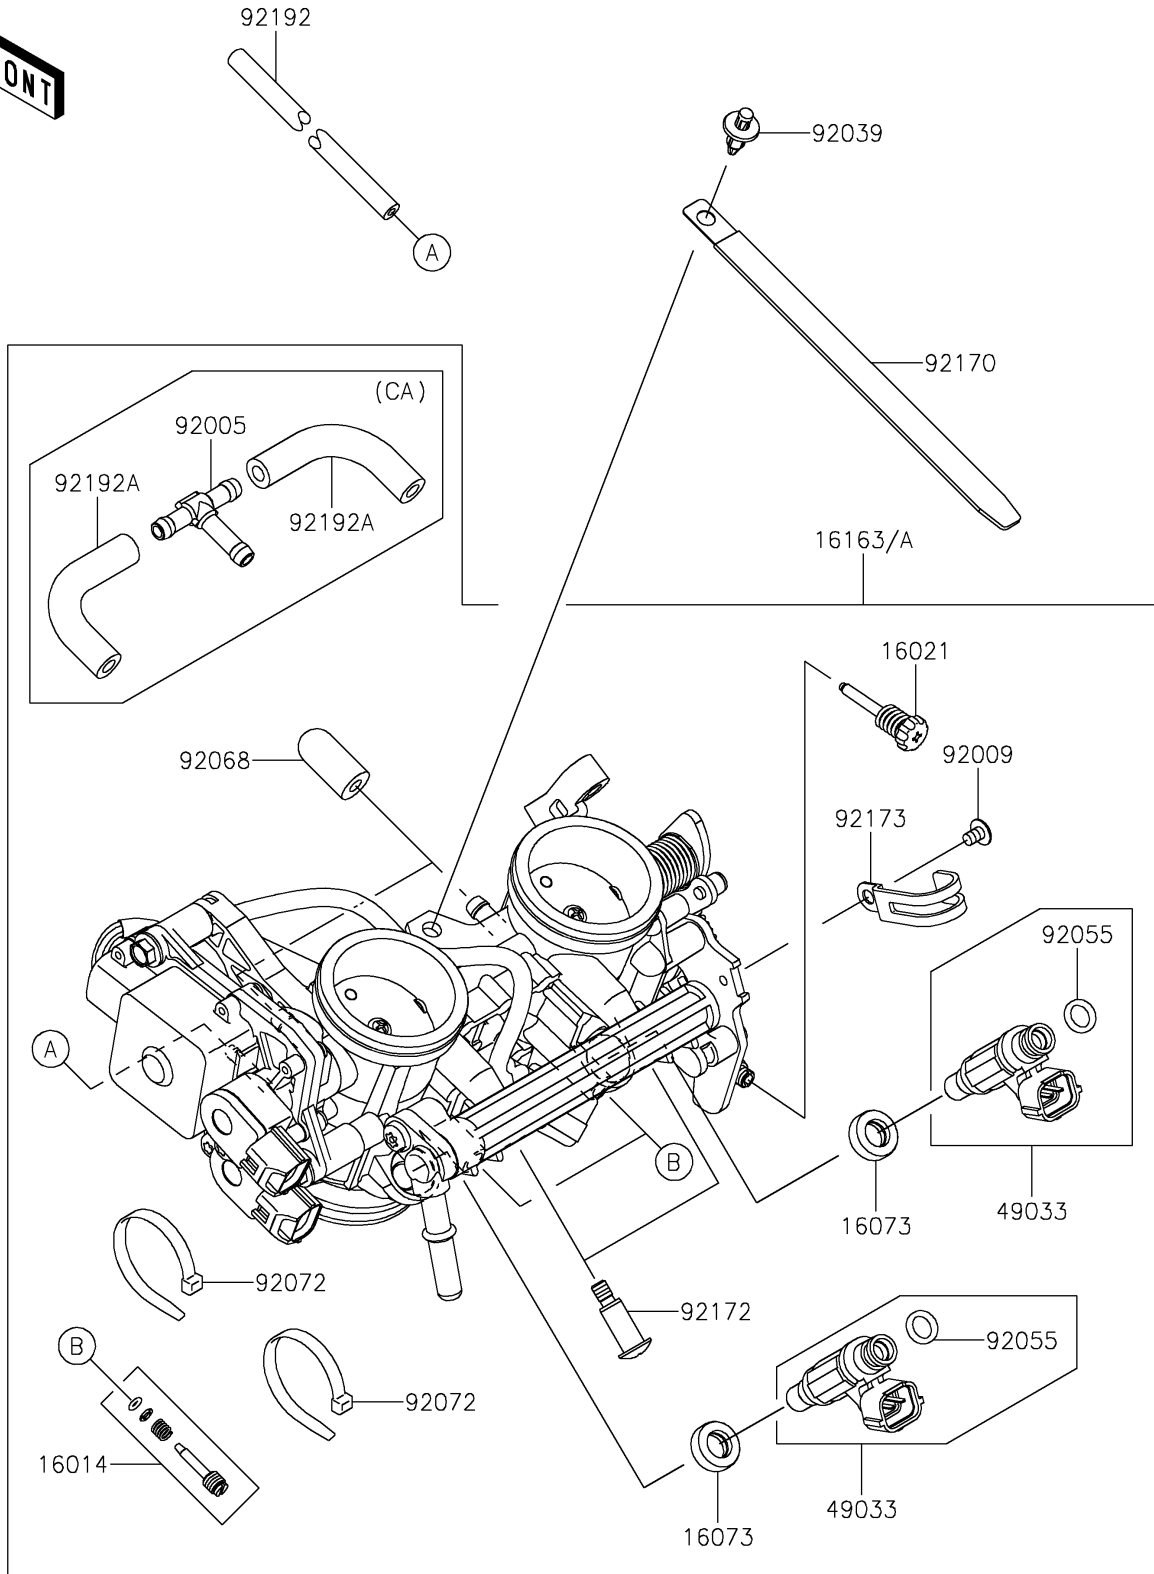

2025 Vulcan S CAFÉ

PARTS DIAGRAM

Throttle

E1510

2025 Vulcan S CAFÉ

PARTS LIST

Throttle

ITEM NAME

PART NUMBER

QUANTITY
