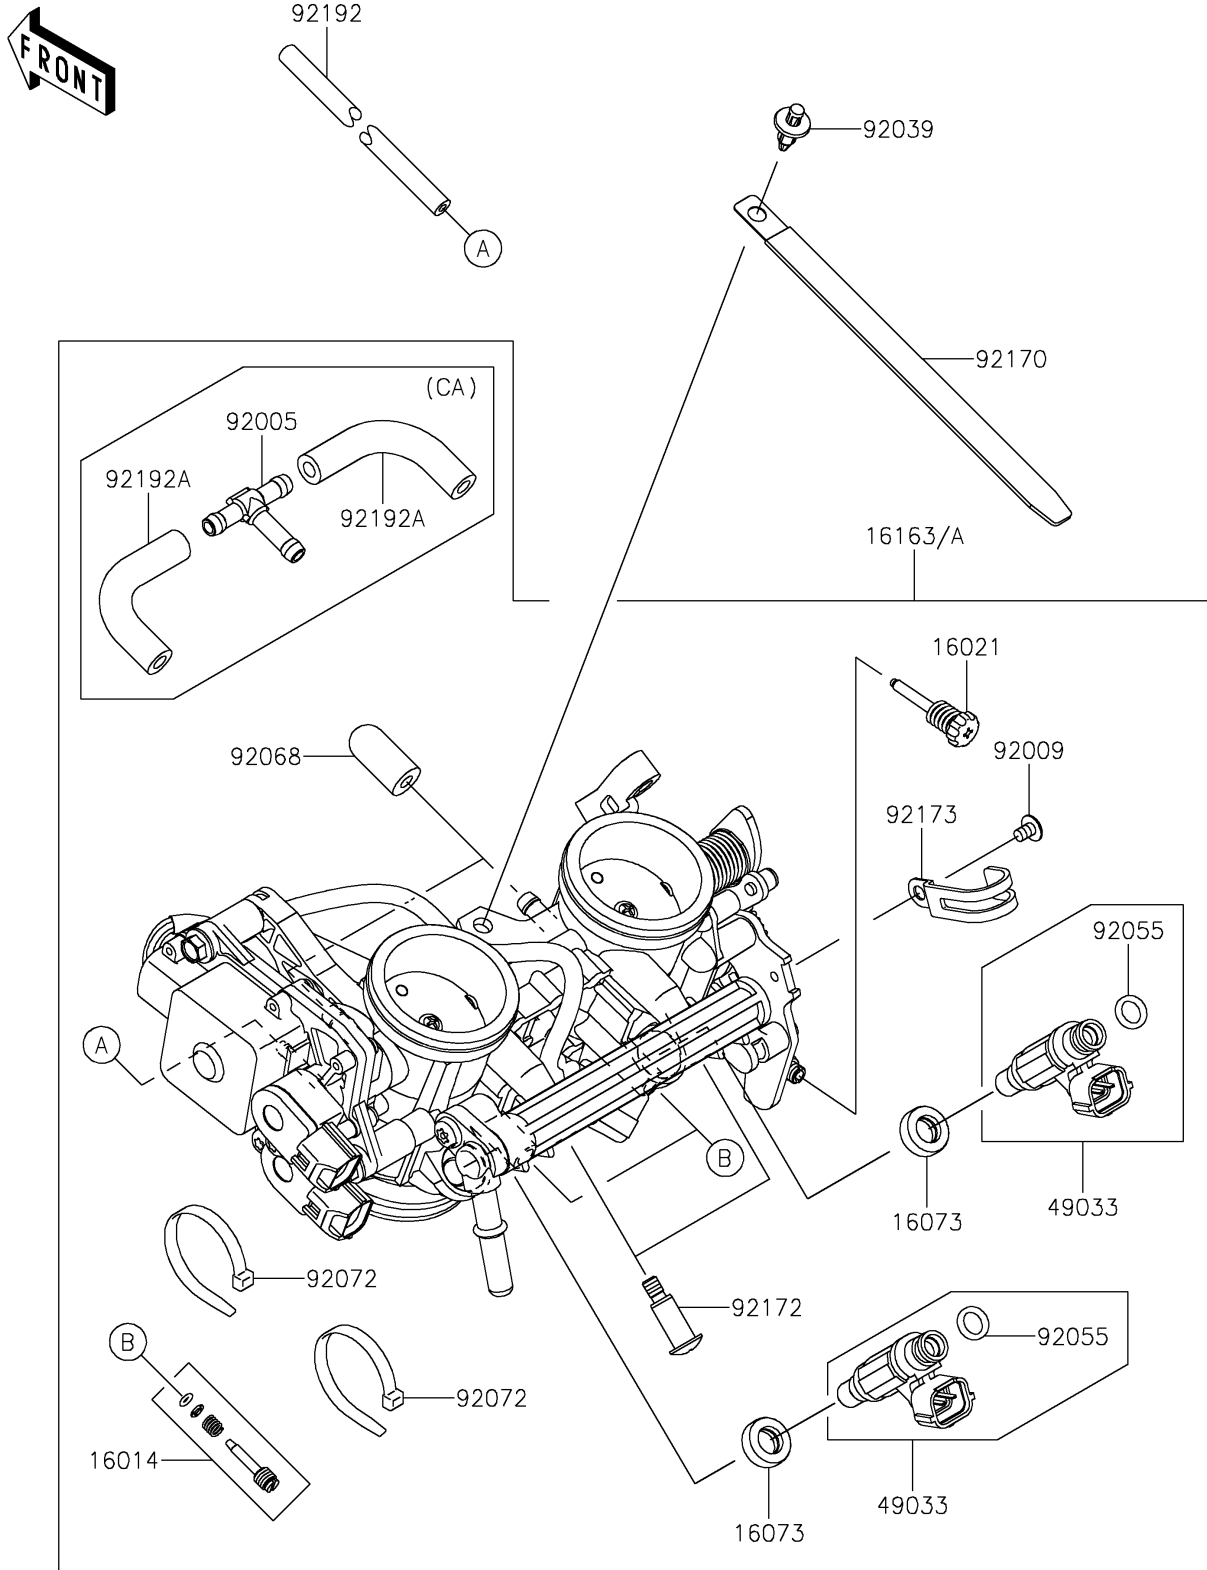

2024 Vulcan S CAFÉ

PARTS DIAGRAM

Throttle

E1510

2024 Vulcan S CAFÉ

PARTS LIST

Throttle

ITEM NAME

PART NUMBER

QUANTITY
