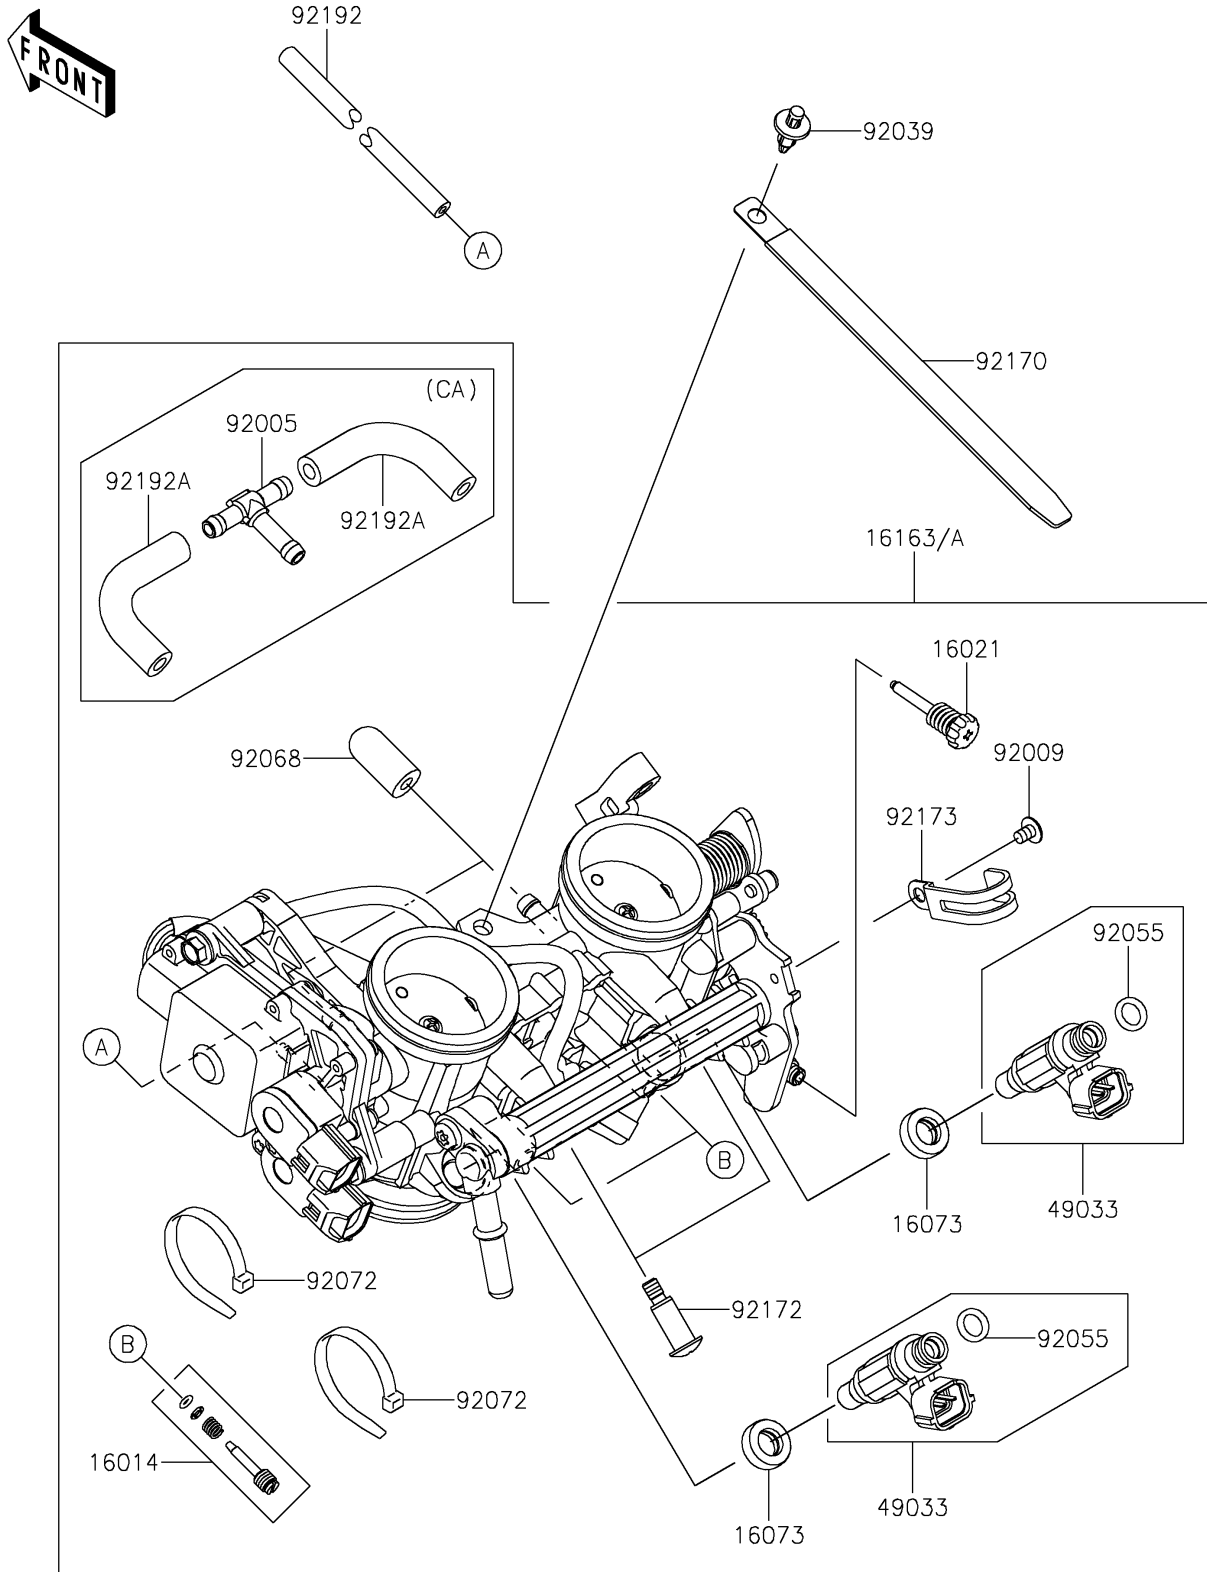

2024 VULCAN® S CAFE ABS

PARTS DIAGRAM

Throttle

E1510

2024 VULCAN[®] S CAFE ABS

PARTS LIST

Throttle

ITEM NAME

PART NUMBER

QUANTITY
