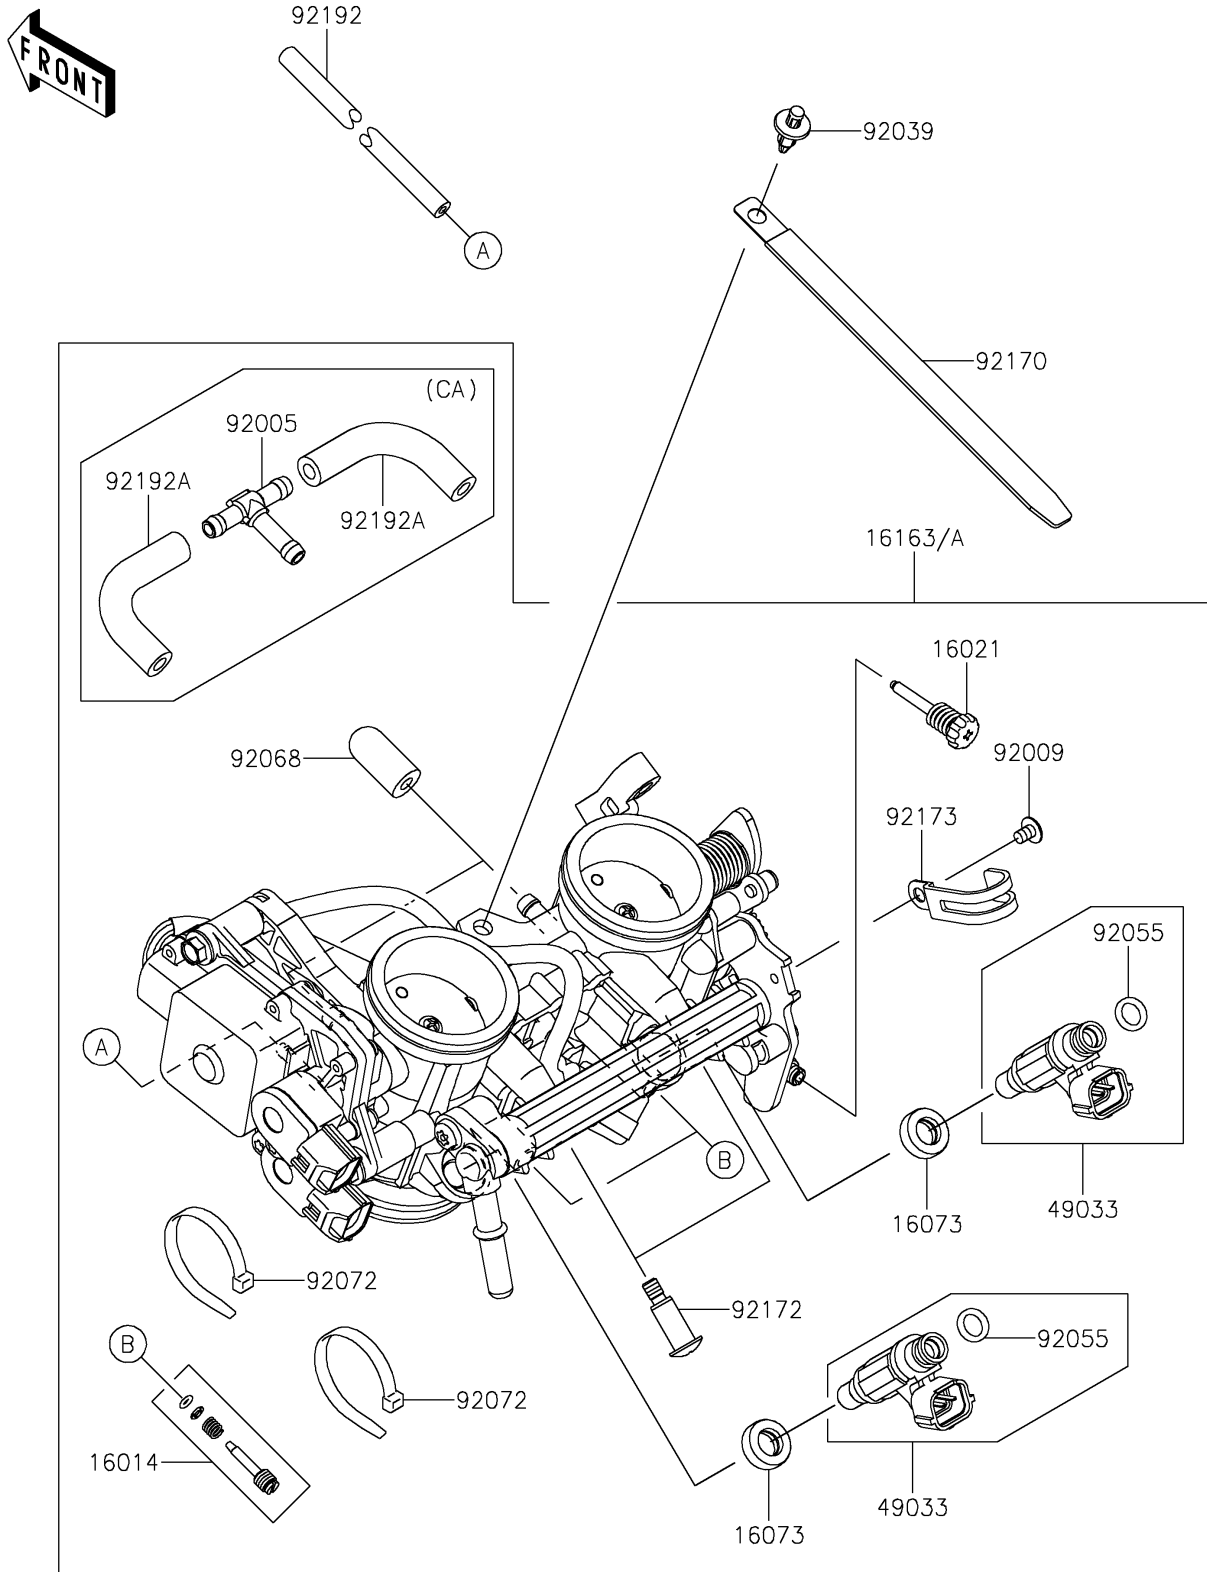

2026 Vulcan S CAFÉ

PARTS DIAGRAM

Throttle

E1510

2026 Vulcan S CAFÉ

PARTS LIST

Throttle

ITEM NAME

PART NUMBER

QUANTITY
