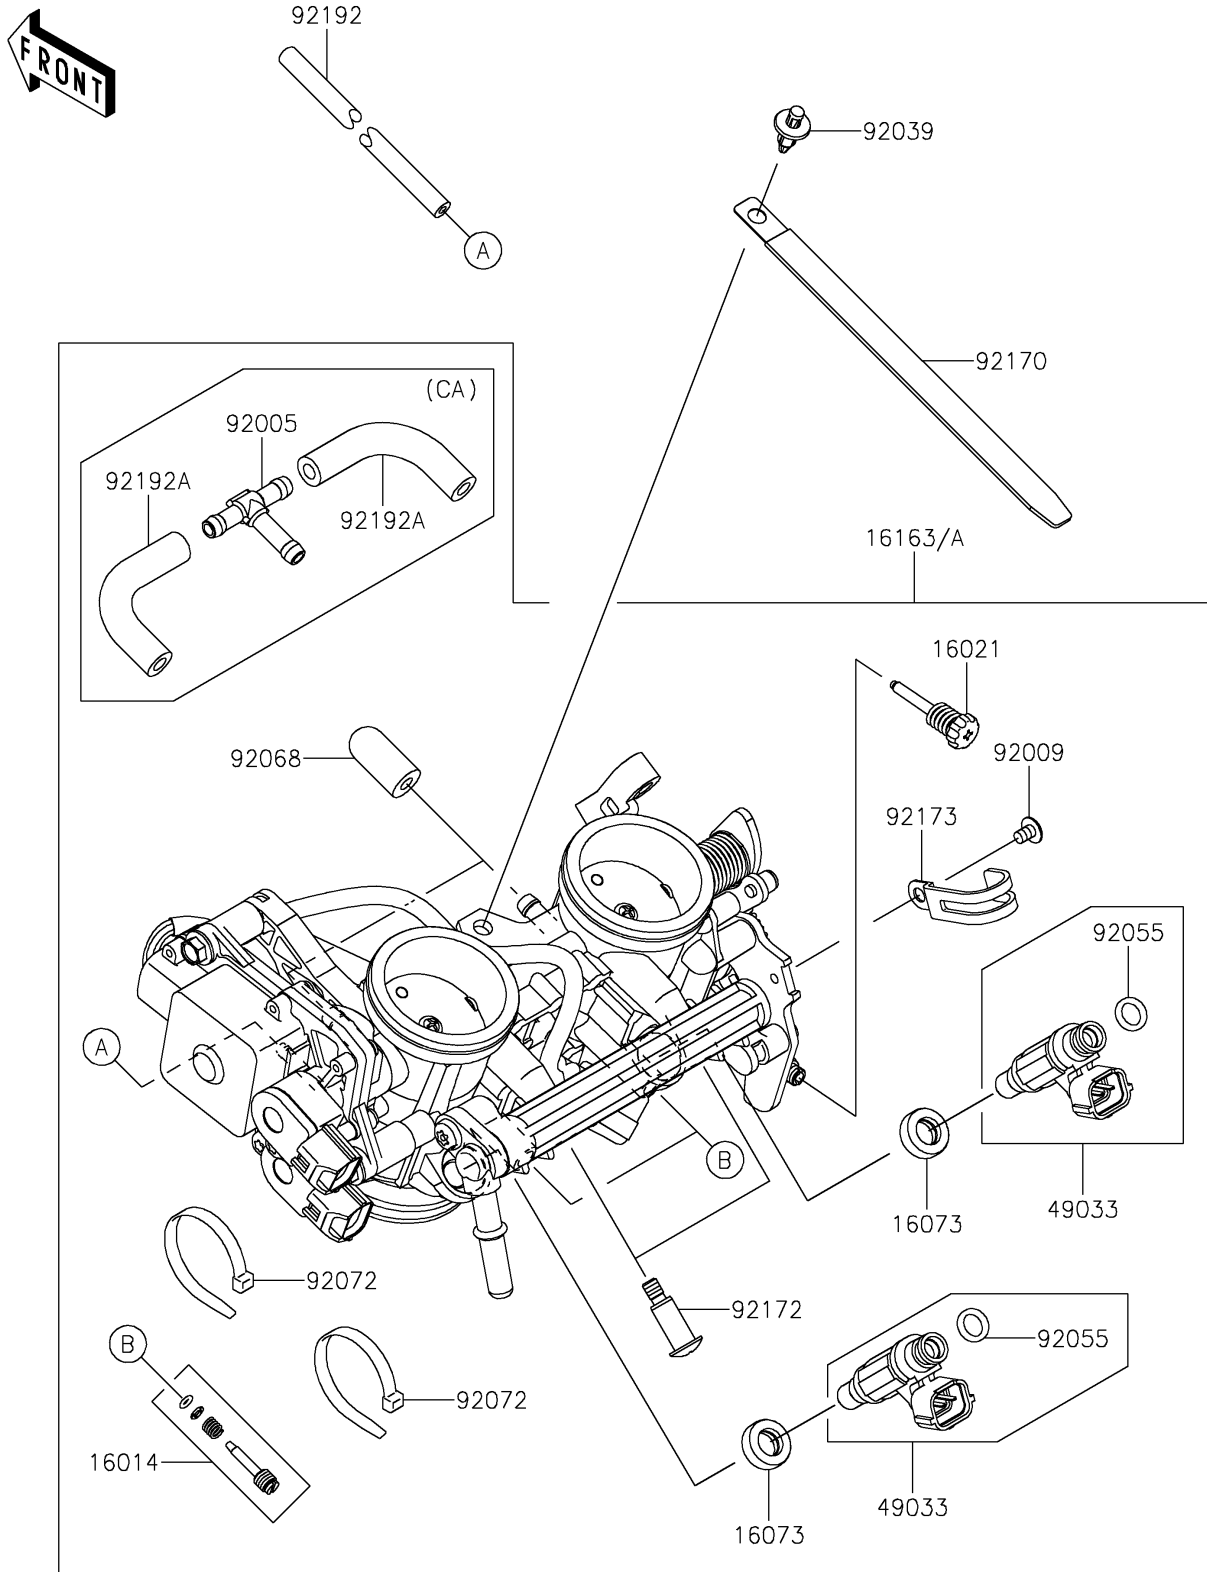

2026 VULCAN® S CAFE ABS

PARTS DIAGRAM

Throttle

E1510

2026 VULCAN® S CAFE ABS

PARTS LIST

Throttle

ITEM NAME	PART NUMBER	QUANTITY
SCREW-PILOT AIR (Ref # 16014)	16014-0002	2
SCREW-THROTTLE STOP (Ref # 16021)	16021-0033	1
INSULATOR (Ref # 16073)	16073-3707	2
THROTTLE-ASSY (Ref # 16163)	16163-0827	1
THROTTLE-ASSY (Ref # 16163A)	16163-0838	1
NOZZLE-INJECTION (Ref # 49033)	49033-0011	2
FITTING,3WAY (Ref # 92005)	92005-0730	1
SCREW,CLAMP (Ref # 92009)	92009-1860	1
RIVET (Ref # 92039)	92039-0068	1
RING-O,INJECTION NOZZLE (Ref # 92055)	92055-1622	2
PLUG,12X25 (Ref # 92068)	92068-006	2
BAND,SUB-HARNESS (Ref # 92072)	92072-0012	2
CLAMP,L=150 (Ref # 92170)	92170-1114	1
SCREW,PIPE INJECTION (Ref # 92172)	92172-0064	2
CLAMP (Ref # 92173)	92173-0288	1
TUBE,3X6.7X300 (Ref # 92192)	92192-0977	1
TUBE (Ref # 92192A)	92192-1045	2