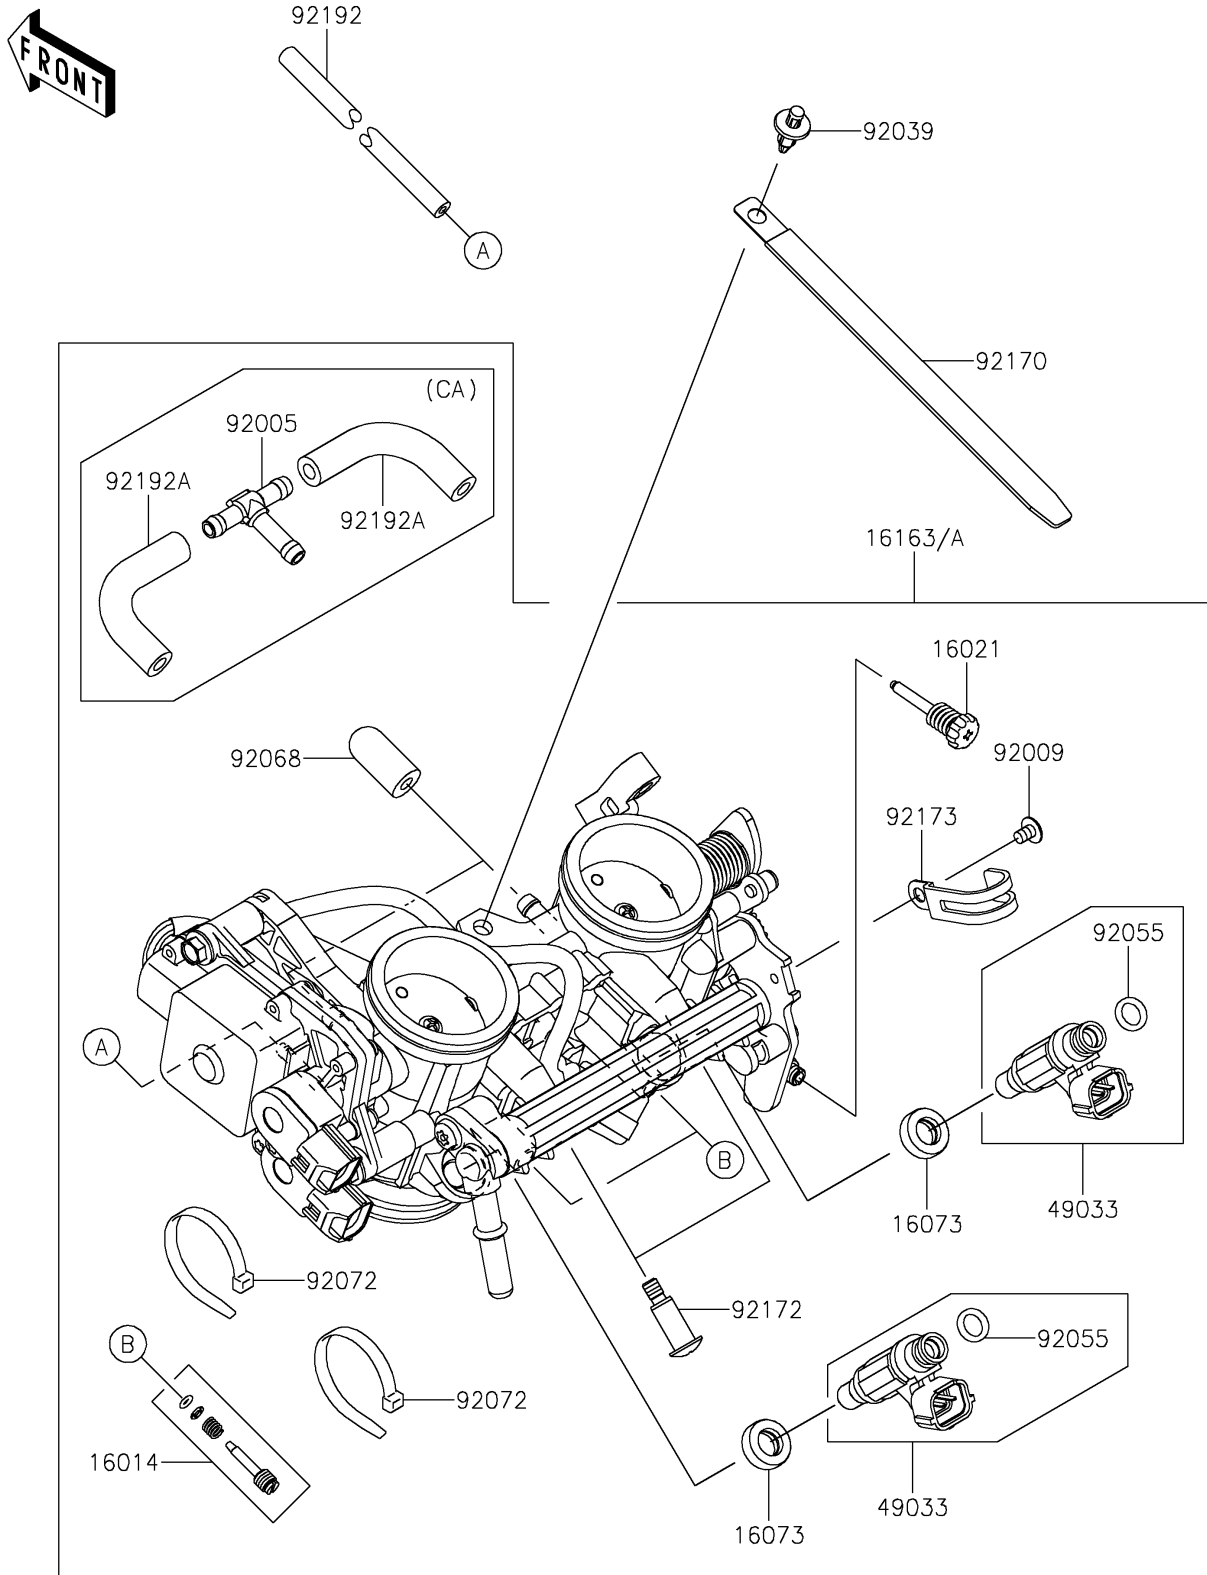

## PARTS DIAGRAM

### Throttle

E1510

## PARTS LIST

### Throttle

ITEM NAME	PART NUMBER	QUANTITY
SCREW-PILOT AIR (Ref # 16014)	16014-0002	2
SCREW-THROTTLE STOP (Ref # 16021)	16021-0033	1
INSULATOR (Ref # 16073)	16073-3707	2
THROTTLE-ASSY (Ref # 16163)	16163-0827	1
THROTTLE-ASSY (Ref # 16163A)	16163-0838	1
NOZZLE-INJECTION (Ref # 49033)	49033-0011	2
FITTING,3WAY (Ref # 92005)	92005-0730	1
SCREW,CLAMP (Ref # 92009)	92009-1860	1
RIVET (Ref # 92039)	92039-0068	1
RING-O,INJECTION NOZZLE (Ref # 92055)	92055-1622	2
PLUG,12X25 (Ref # 92068)	92068-006	2
BAND,SUB-HARNESS (Ref # 92072)	92072-0012	2
CLAMP,L=150 (Ref # 92170)	92170-1114	1
SCREW,PIPE INJECTION (Ref # 92172)	92172-0064	2
CLAMP (Ref # 92173)	92173-0288	1
TUBE,3X6.7X300 (Ref # 92192)	92192-0977	1
TUBE (Ref # 92192A)	92192-1045	2