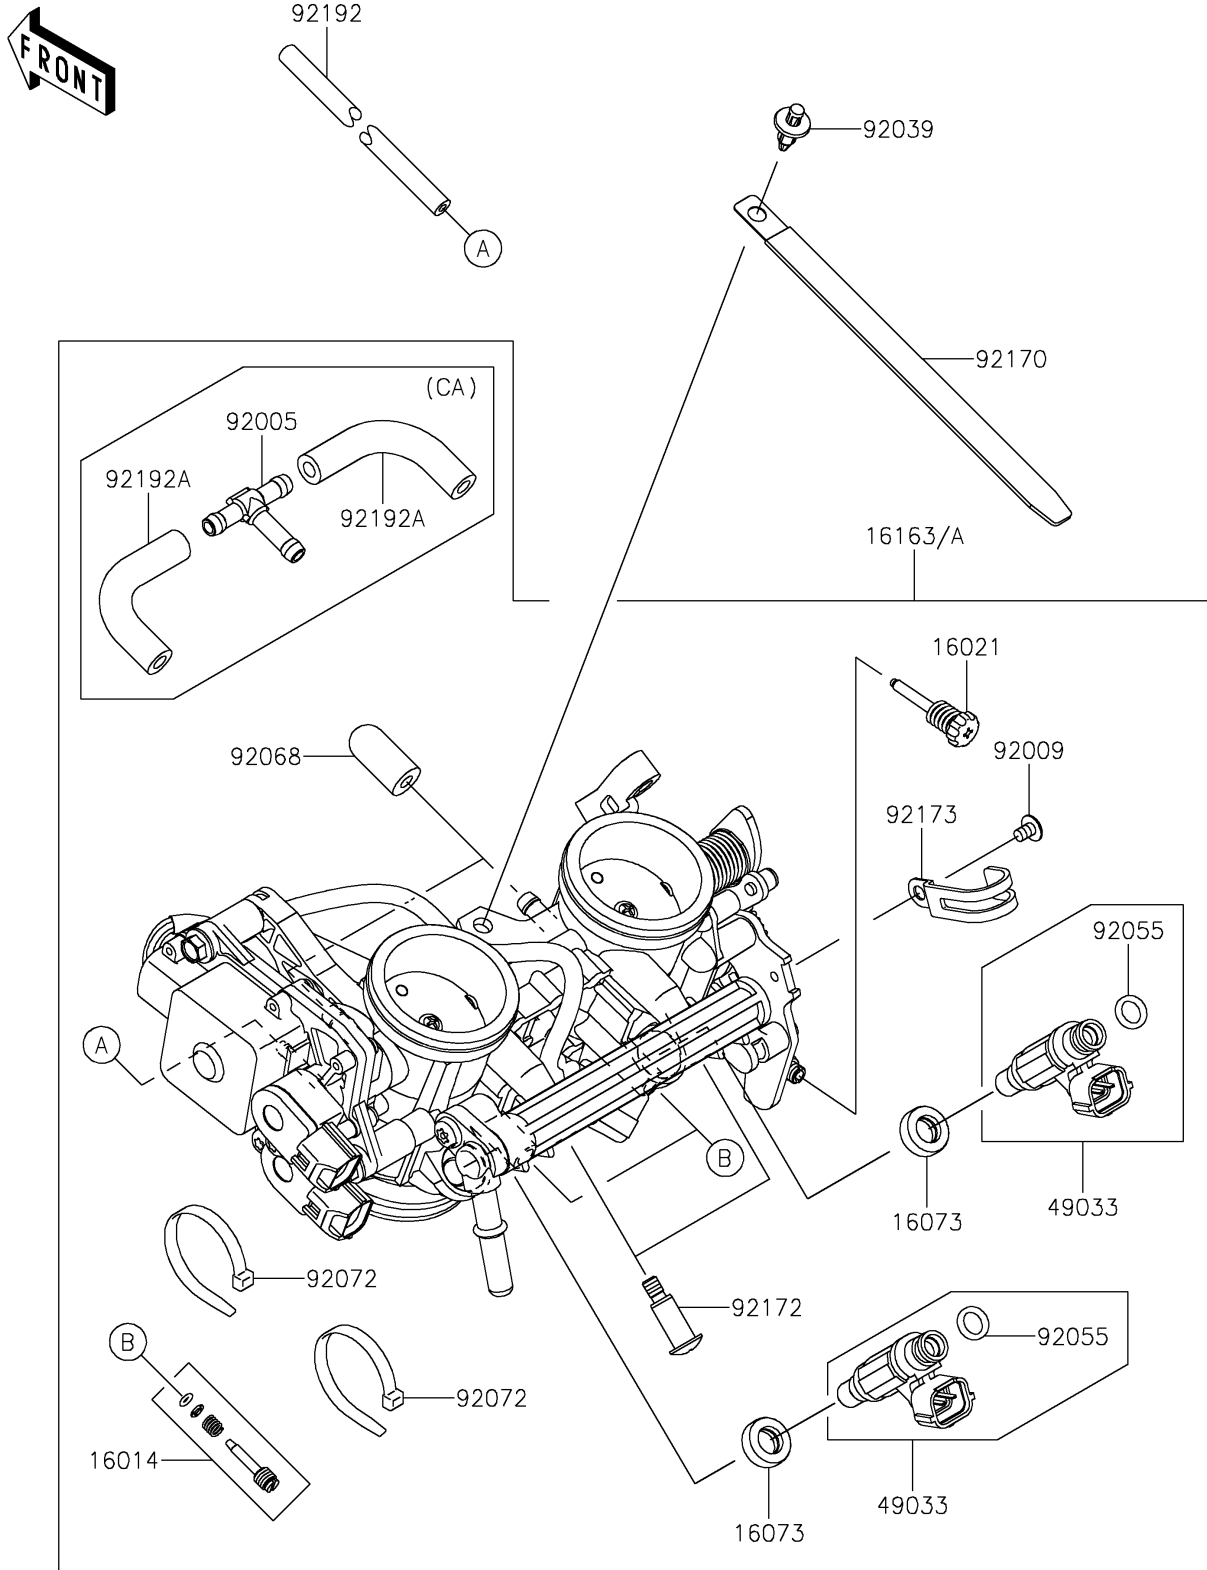

2024 Vulcan S CAFÉ

PARTS DIAGRAM

Throttle

E1510

2024 Vulcan S CAFÉ

PARTS LIST

Throttle

ITEM NAME	PART NUMBER	QUANTITY
SCREW-PILOT AIR (Ref # 16014)	16014-0002	2
SCREW-THROTTLE STOP (Ref # 16021)	16021-0033	1
INSULATOR (Ref # 16073)	16073-3707	2
THROTTLE-ASSY (Ref # 16163)	16163-0827	1
THROTTLE-ASSY (Ref # 16163A)	16163-0838	1
NOZZLE-INJECTION (Ref # 49033)	49033-0011	2
FITTING,3WAY (Ref # 92005)	92005-0730	1
SCREW,CLAMP (Ref # 92009)	92009-1860	1
RIVET (Ref # 92039)	92039-0068	1
RING-O,INJECTION NOZZLE (Ref # 92055)	92055-1622	2
PLUG,12X25 (Ref # 92068)	92068-006	2
BAND,SUB-HARNESS (Ref # 92072)	92072-0012	2
CLAMP,L=150 (Ref # 92170)	92170-1114	1
SCREW,PIPE INJECTION (Ref # 92172)	92172-0064	2
CLAMP (Ref # 92173)	92173-0288	1
TUBE,3X6.7X300 (Ref # 92192)	92192-0977	1
TUBE (Ref # 92192A)	92192-1045	2