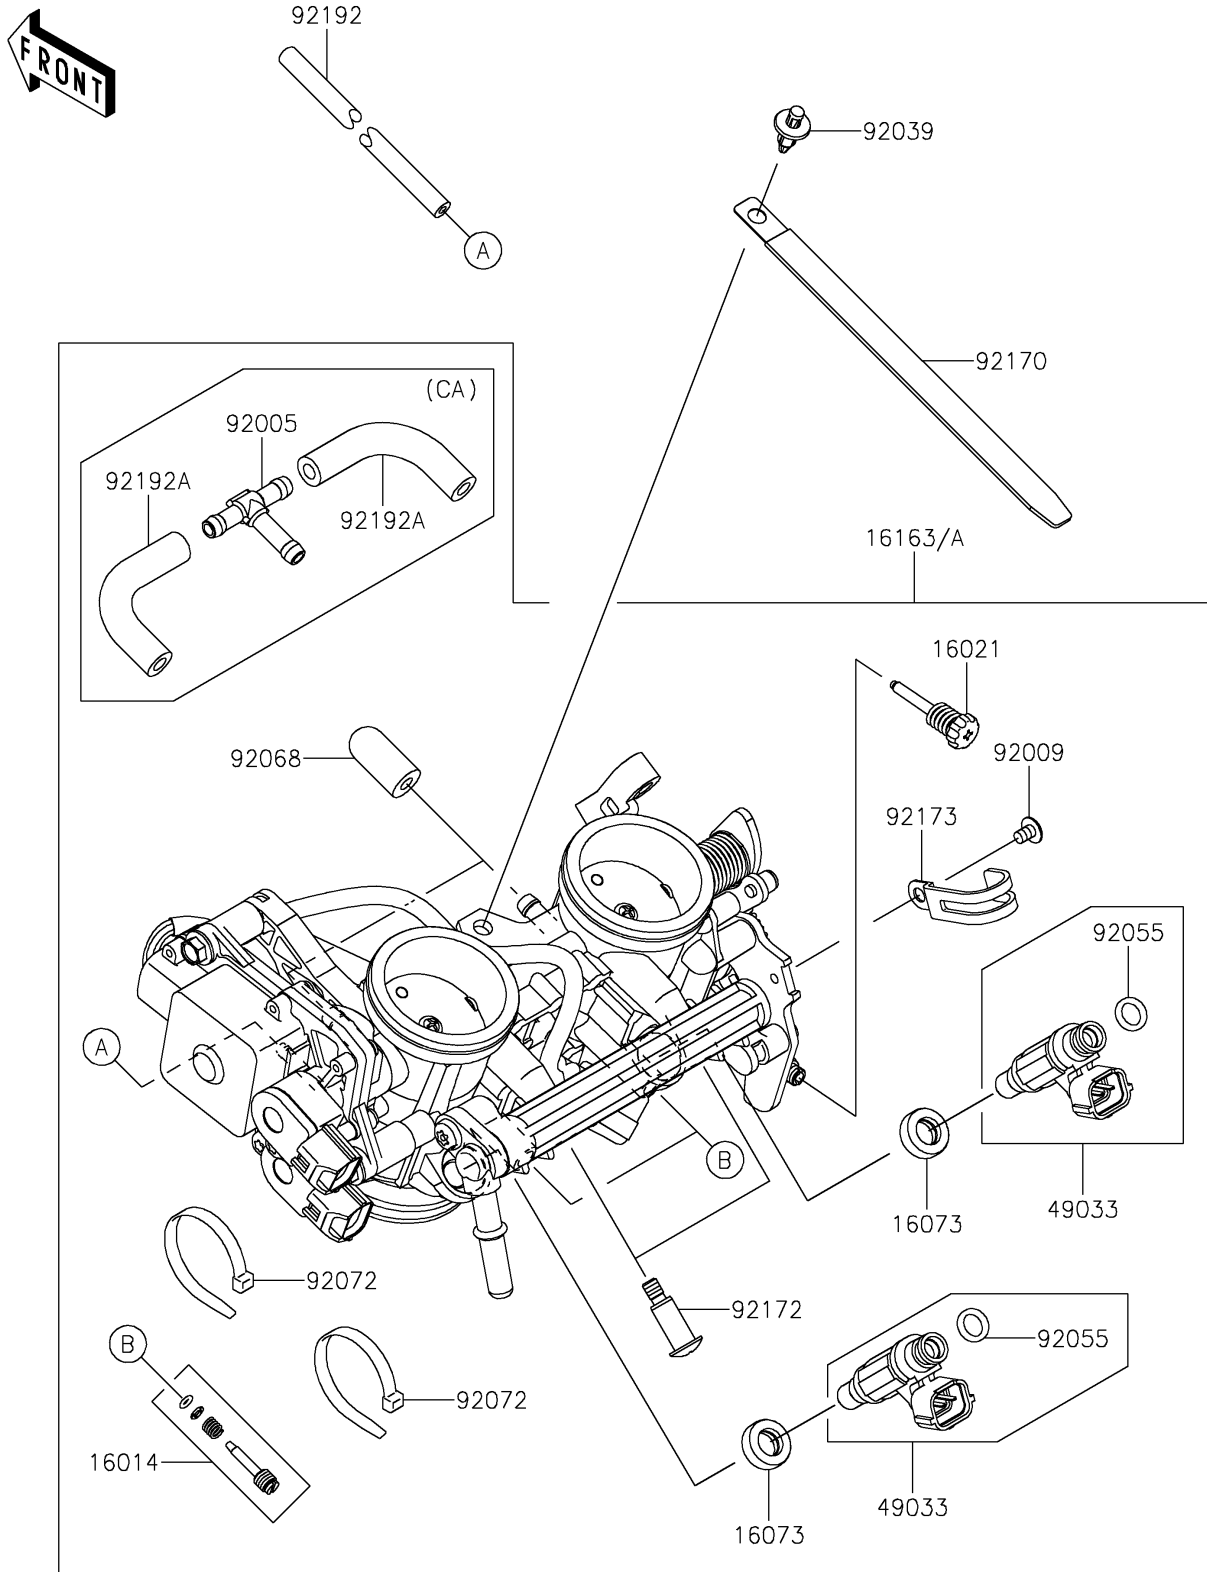

## PARTS DIAGRAM

### Throttle

E1510

## PARTS LIST

### Throttle

ITEM NAME	PART NUMBER	QUANTITY
SCREW-PILOT AIR (Ref # 16014)	16014-0002	2
SCREW-THROTTLE STOP (Ref # 16021)	16021-0033	1
INSULATOR (Ref # 16073)	16073-3707	2
THROTTLE-ASSY (Ref # 16163)	16163-0827	1
THROTTLE-ASSY (Ref # 16163A)	16163-0838	1
NOZZLE-INJECTION (Ref # 49033)	49033-0011	2
FITTING,3WAY (Ref # 92005)	92005-0730	1
SCREW,CLAMP (Ref # 92009)	92009-1860	1
RIVET (Ref # 92039)	92039-0068	1
RING-O,INJECTION NOZZLE (Ref # 92055)	92055-1622	2
PLUG,12X25 (Ref # 92068)	92068-006	2
BAND,SUB-HARNESS (Ref # 92072)	92072-0012	2
CLAMP,L=150 (Ref # 92170)	92170-1114	1
SCREW,PIPE INJECTION (Ref # 92172)	92172-0064	2
CLAMP (Ref # 92173)	92173-0288	1
TUBE,3X6.7X300 (Ref # 92192)	92192-0977	1
TUBE (Ref # 92192A)	92192-1045	2