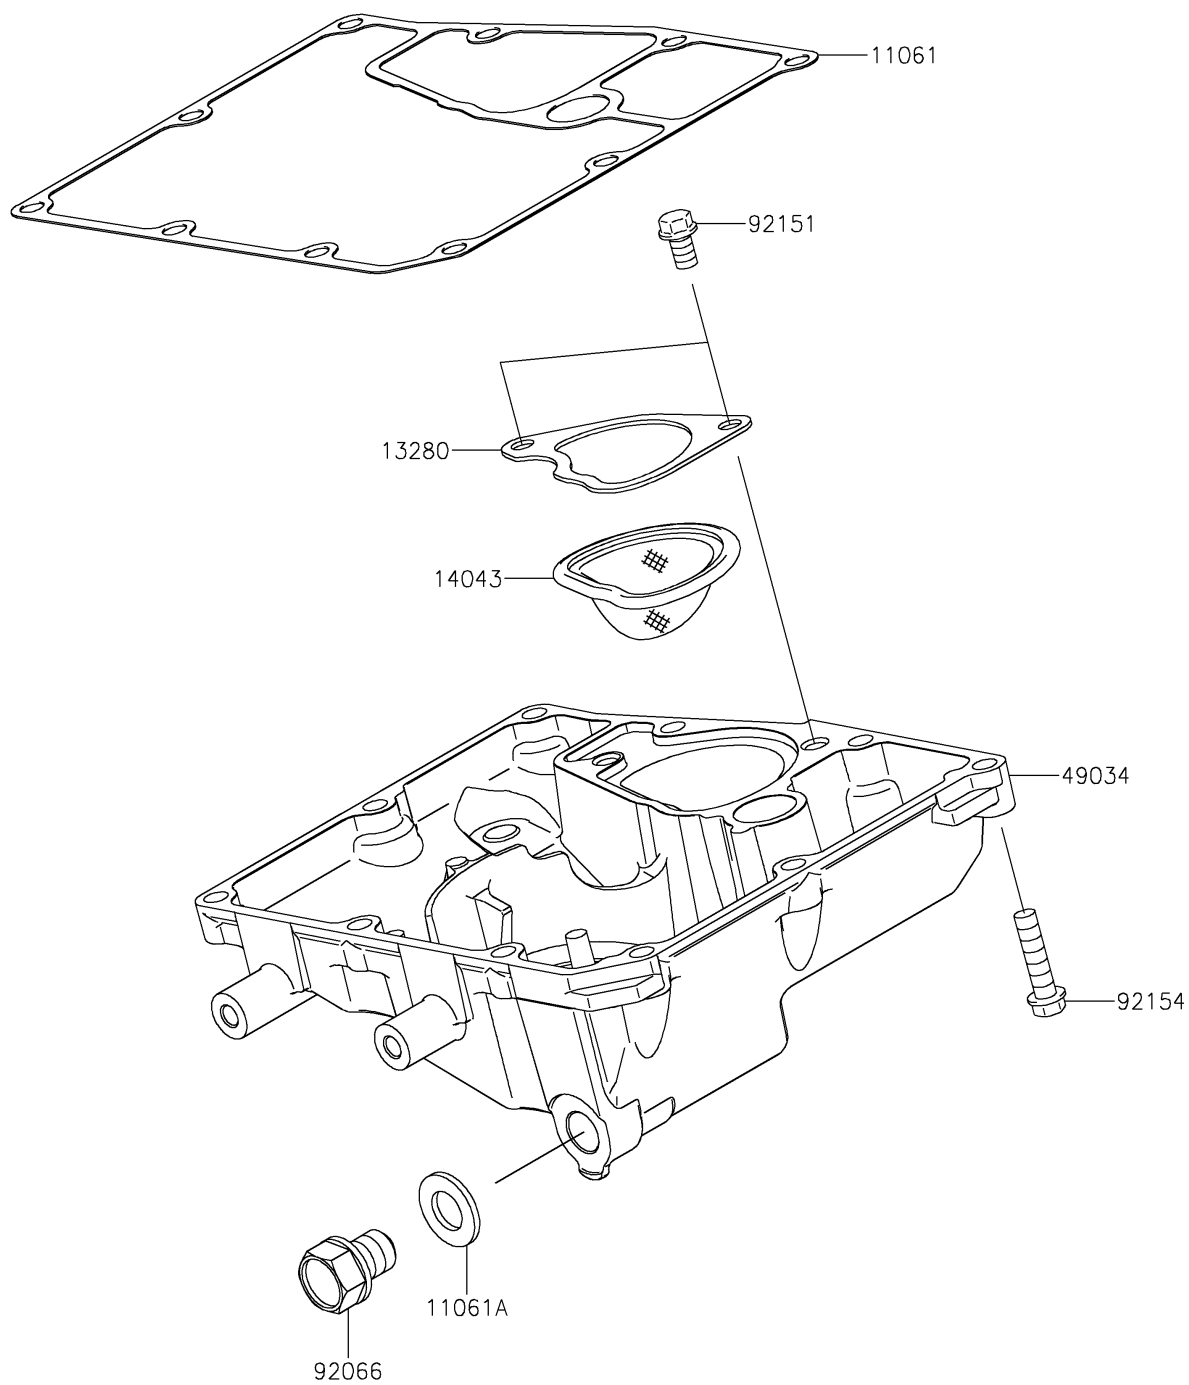

2025 Vulcan S CAFÉ

PARTS DIAGRAM

Oil Pan

E1434

2025 Vulcan S CAFÉ

PARTS LIST

Oil Pan

ITEM NAME

PART NUMBER

QUANTITY
