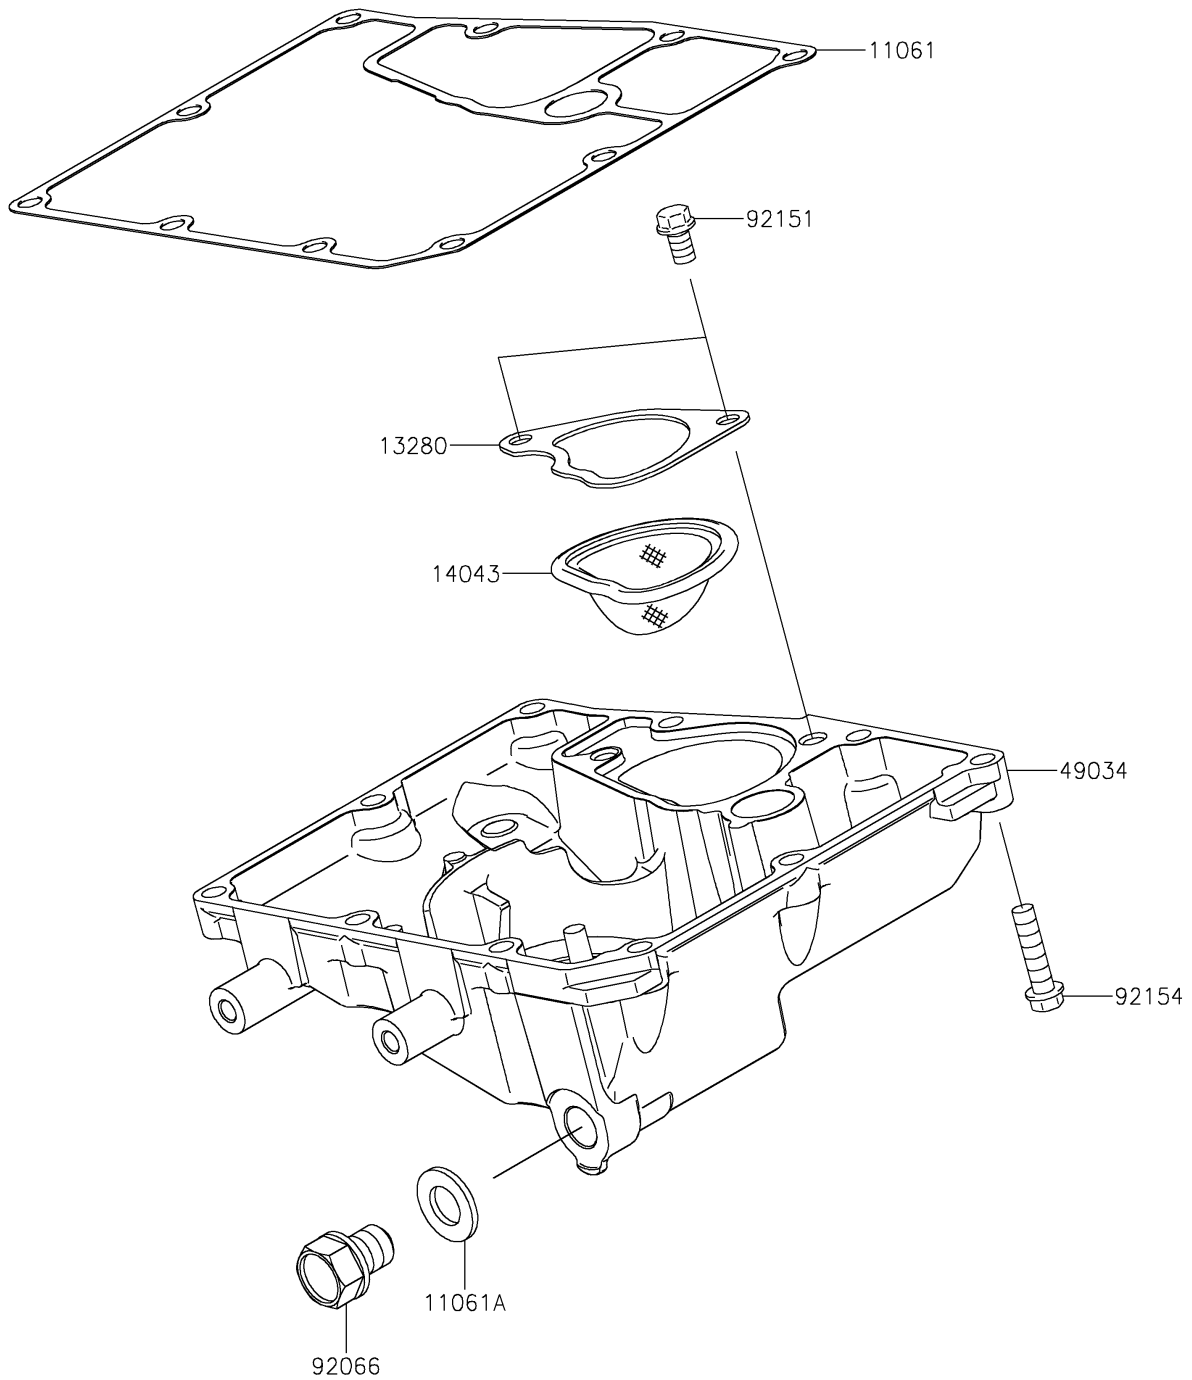

2024 VULCAN® S CAFE ABS

PARTS DIAGRAM

Oil Pan

E1434

2024 VULCAN[®] S CAFE ABS

PARTS LIST

Oil Pan

ITEM NAME	PART NUMBER	QUANTITY
-----------	-------------	----------
