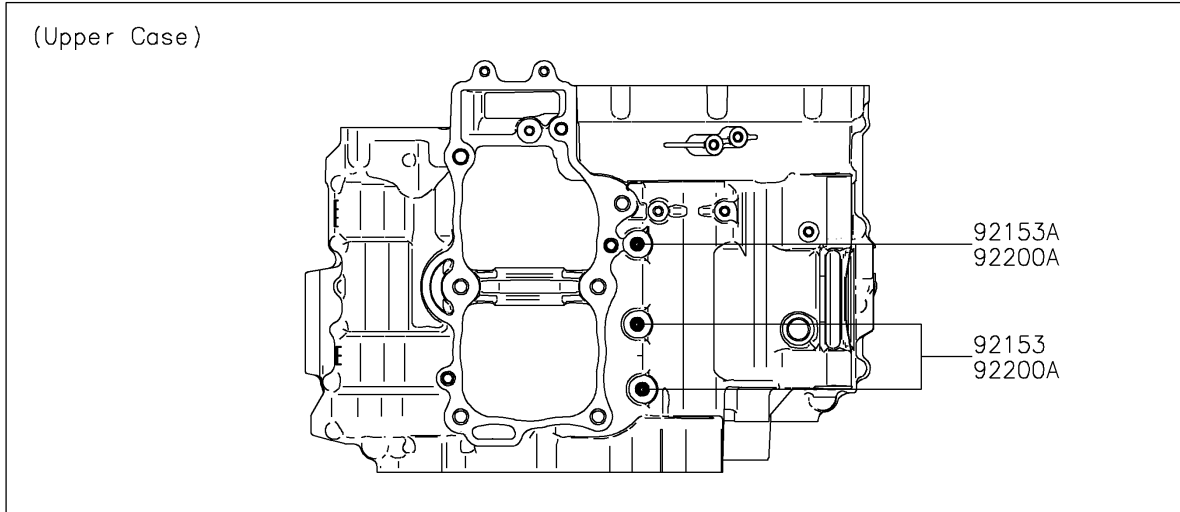

2026 VULCAN® S CAFE ABS

PARTS DIAGRAM

Crankcase Bolt Pattern

E1412

2026 VULCAN[®] S CAFE ABS

PARTS LIST

Crankcase Bolt Pattern

ITEM NAME

PART NUMBER

QUANTITY
