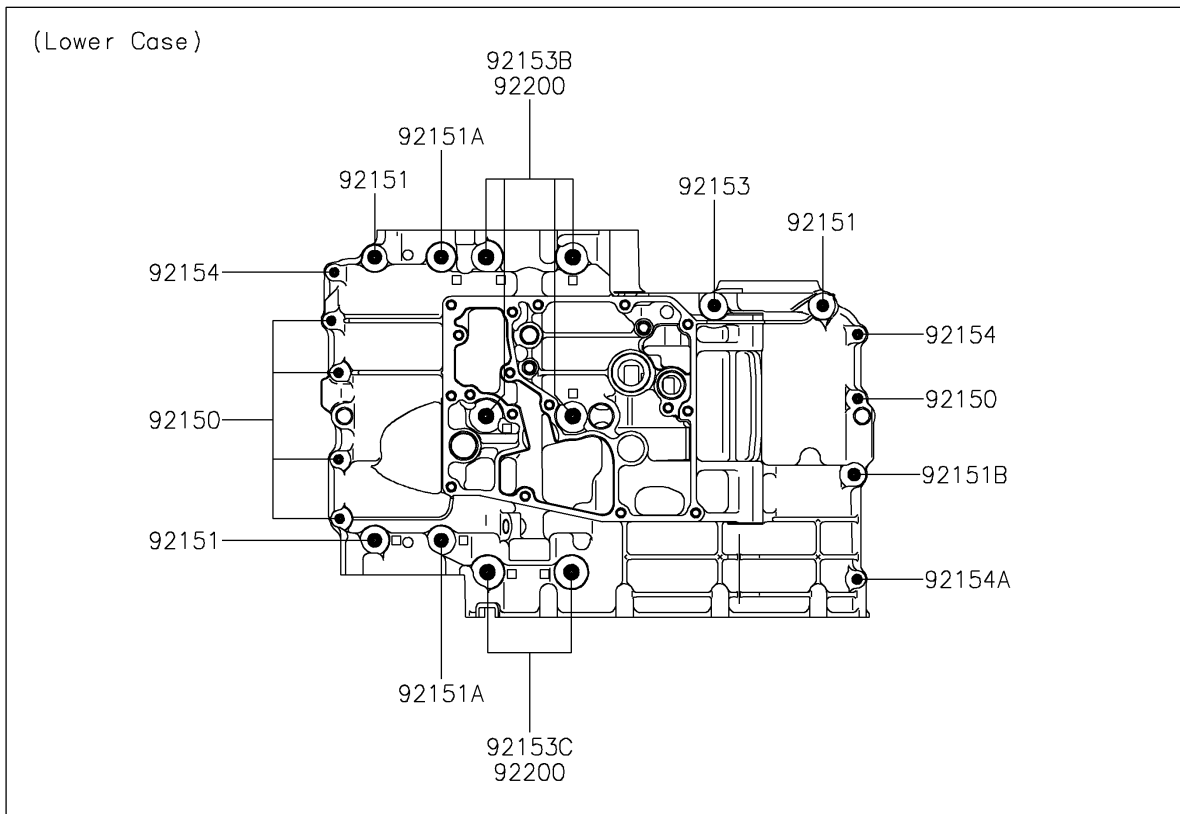

2026 VULCAN® S CAFE ABS

PARTS DIAGRAM

Crankcase Bolt Pattern

E1412

2026 VULCAN[®] S CAFE ABS

PARTS LIST

Crankcase Bolt Pattern

ITEM NAME

PART NUMBER

QUANTITY
