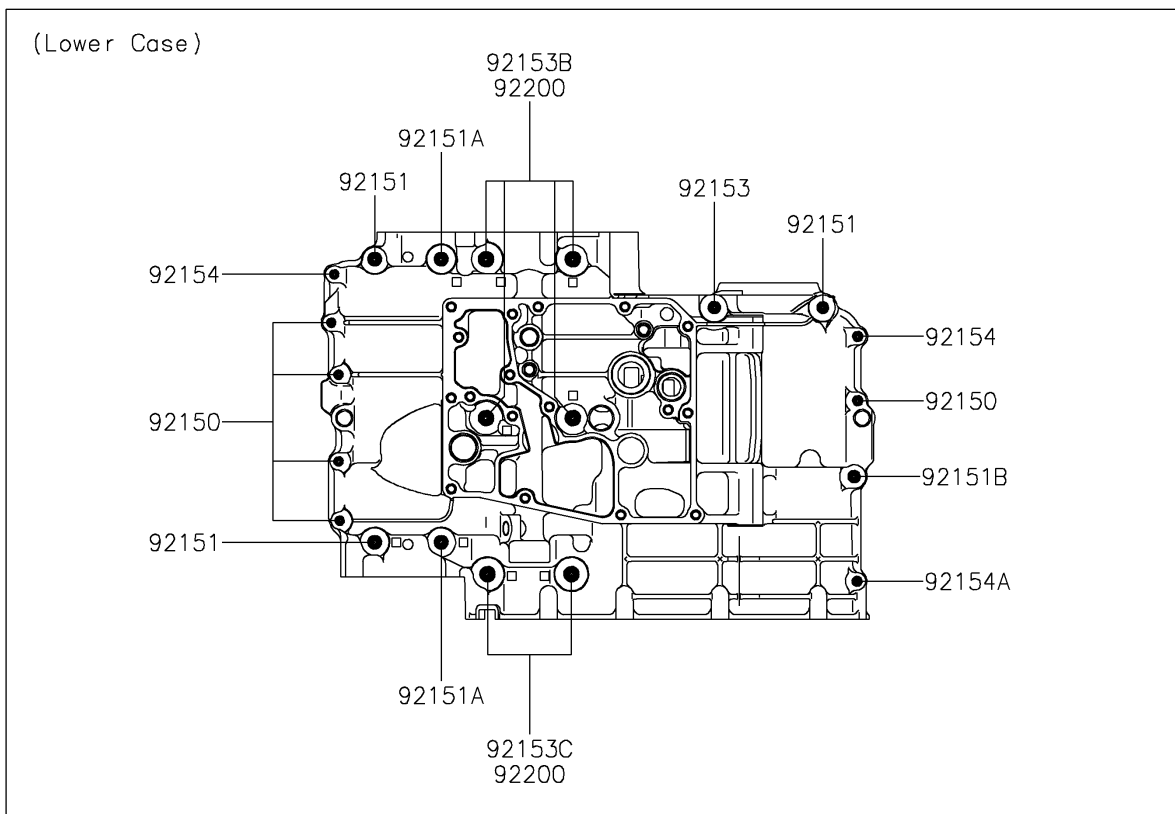

2025 Vulcan S CAFÉ

PARTS DIAGRAM

Crankcase Bolt Pattern

E1412

2025 Vulcan S CAFÉ

PARTS LIST

Crankcase Bolt Pattern

ITEM NAME

PART NUMBER

QUANTITY
