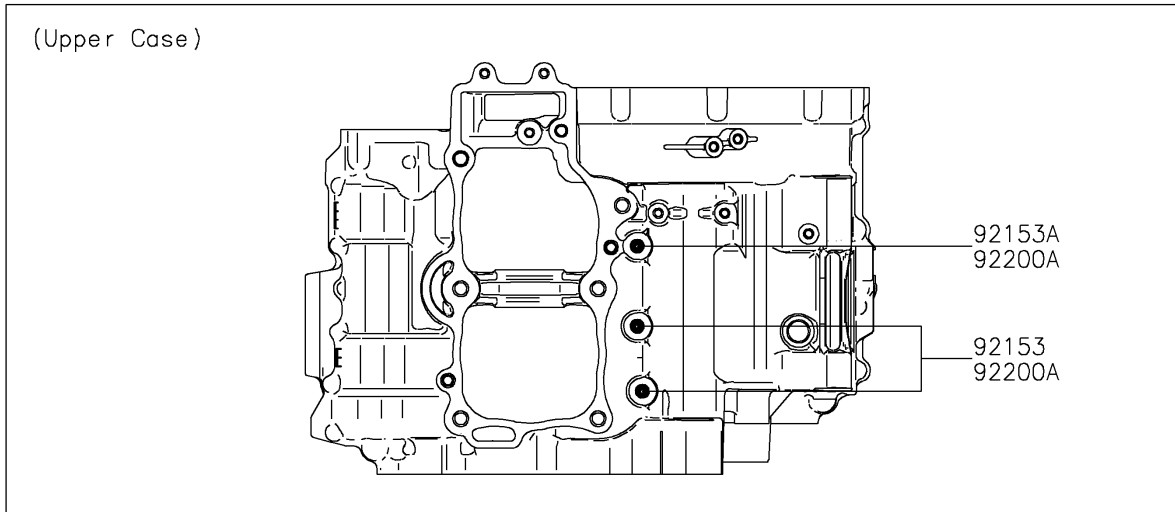

2025 Vulcan S CAFÉ

PARTS DIAGRAM

Crankcase Bolt Pattern

E1412

2025 Vulcan S CAFÉ

PARTS LIST

Crankcase Bolt Pattern

ITEM NAME

PART NUMBER

QUANTITY
